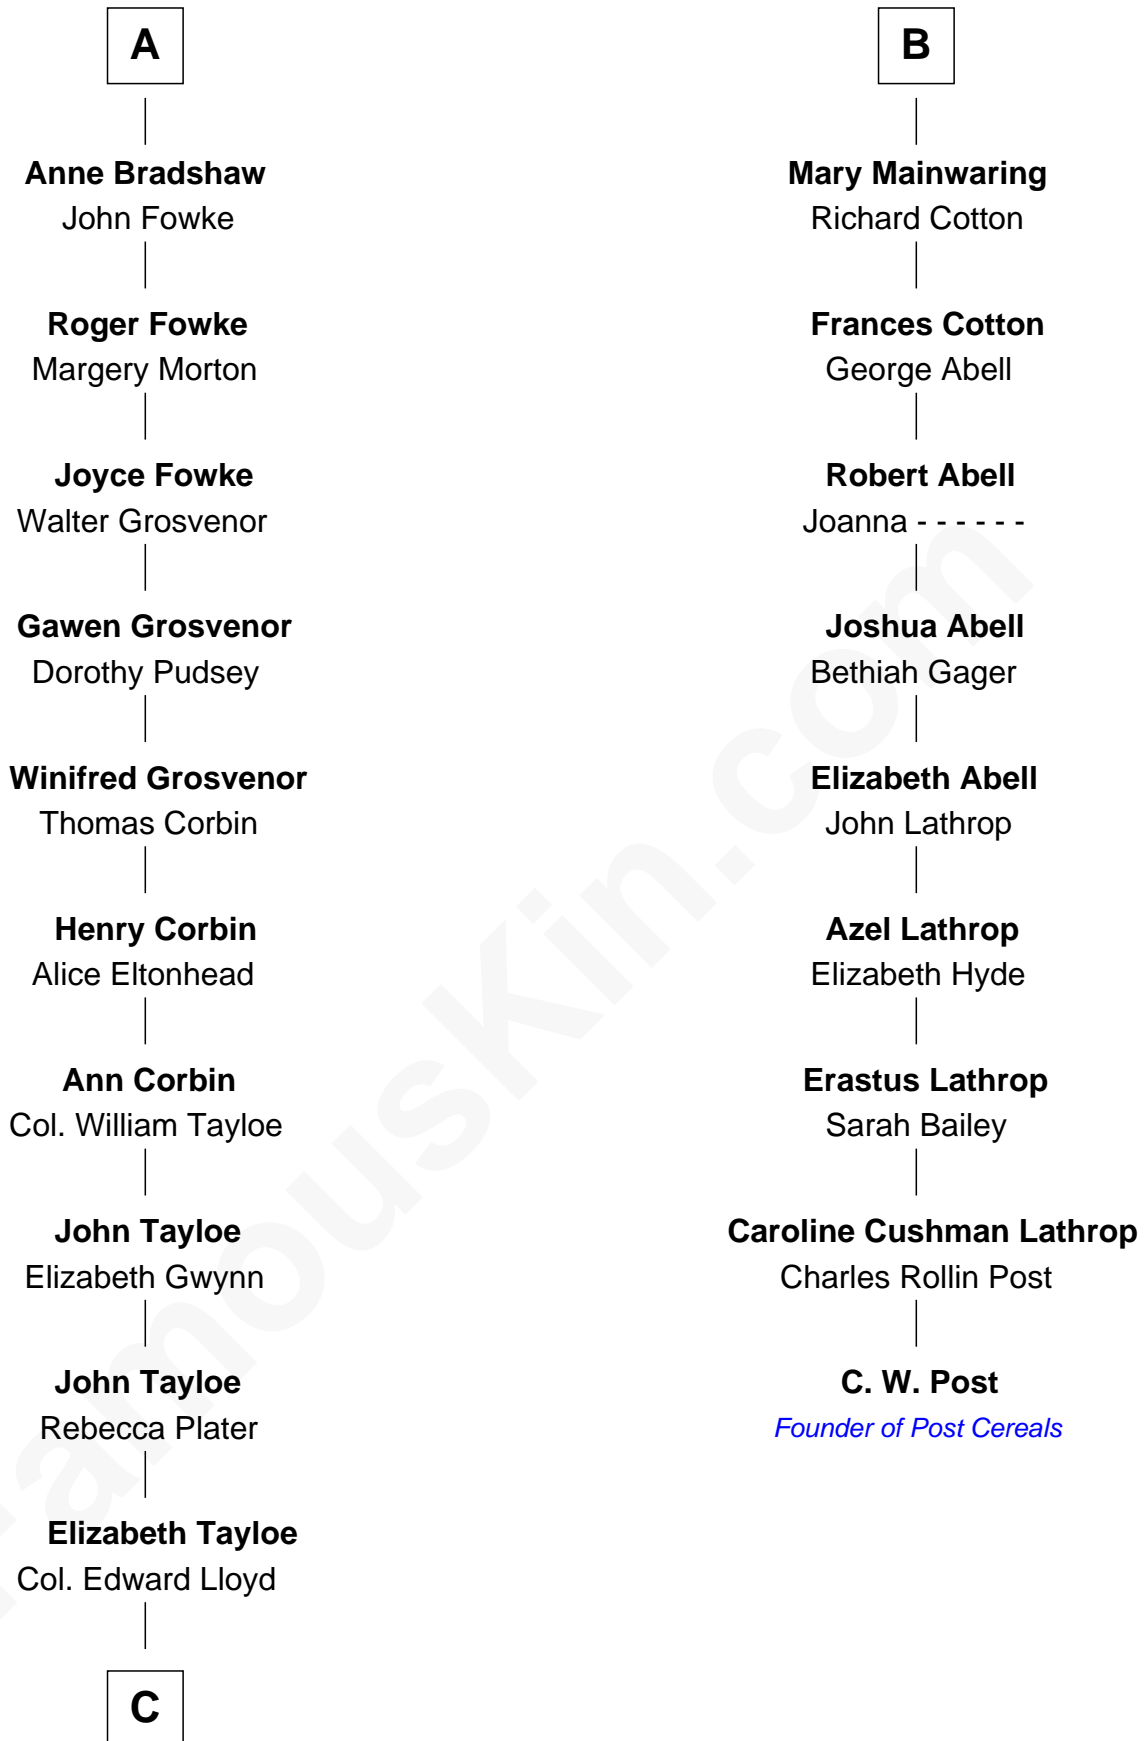

FamousKin.com

Relationship Chart of

Henry Lloyd

40th Governor of Maryland

15th cousin 4 times removed of

C. W. Post

Founder of Post Cereals

John de Welles

Maud de Roos

Margery de Welles

Stephen le Scrope

Maude le Scrope

Sir Baldwin Freville

Joyce Freville

Sir Roger Aston

Sir Robert Aston

Anne de Welles

James Butler

James Butler

Joan Beauchamp

Elizabeth Butler

John Talbot

Ann Talbot

Sir Henry Vernon

Elizabeth Vernon

Sir Robert Corbet

Dorothy Corbet

Sir Richard Mainwaring

Sir Arthur Mainwaring

Margaret Mainwaring

B

C