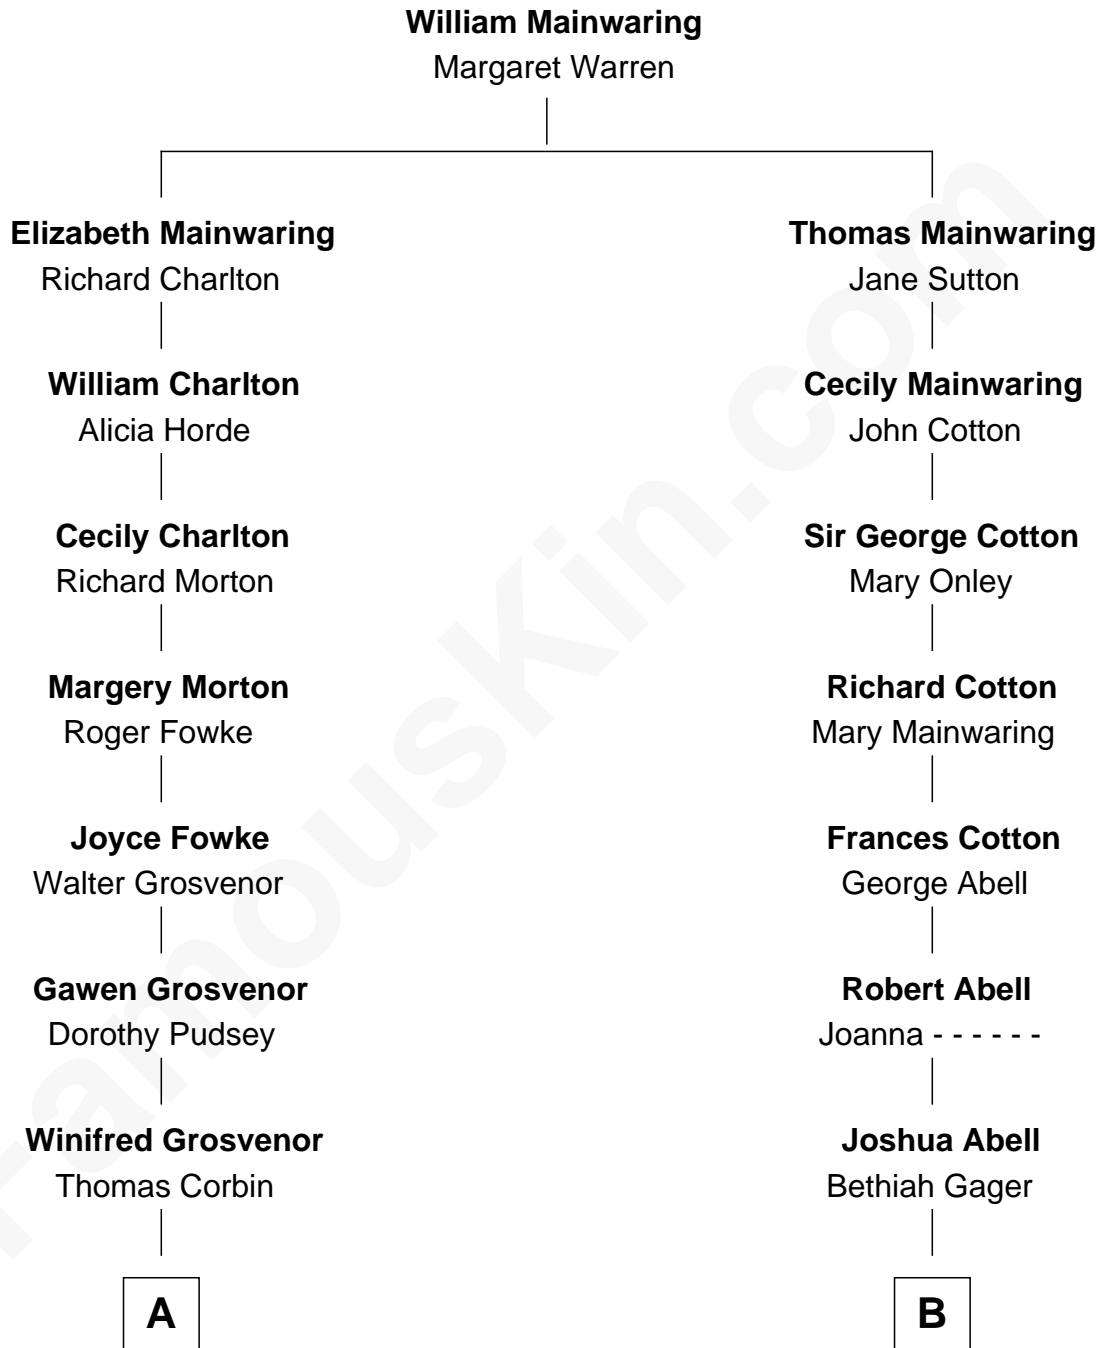

FamousKin.com

Relationship Chart of

Henry Lloyd

40th Governor of Maryland

14th cousin 2 times removed of

Adlai Stevenson III

U.S. Senator from Illinois

A

Henry Corbin
Alice Eltonhead

Ann Corbin
Col. William Tayloe

John Tayloe
Elizabeth Gwynn

John Tayloe
Rebecca Plater

Elizabeth Tayloe
Col. Edward Lloyd

Col. Edward Lloyd
Sally Scott Murray

Daniel Lloyd
Catherine Henry