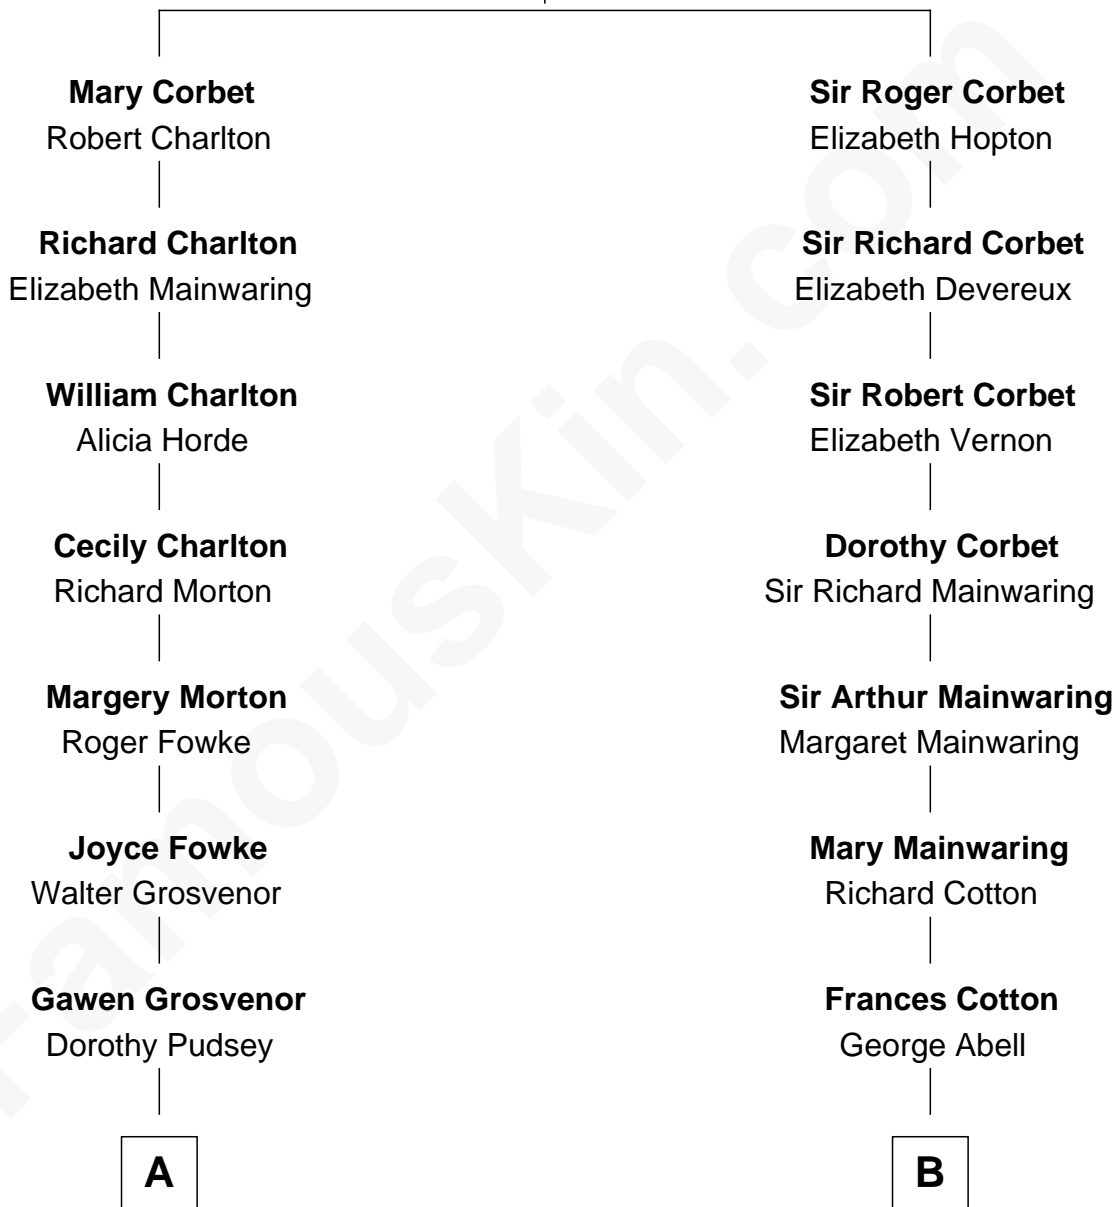

FamousKin.com

Relationship Chart of

Henry Lloyd

40th Governor of Maryland

15th cousin 3 times removed of

Adlai Stevenson III

U.S. Senator from Illinois

Sir Robert Corbet

Margaret - - - - -

C

Ellen Borden

Adlai Ewing Stevenson

Adlai Stevenson III

U.S. Senator from Illinois

FamousKin.com