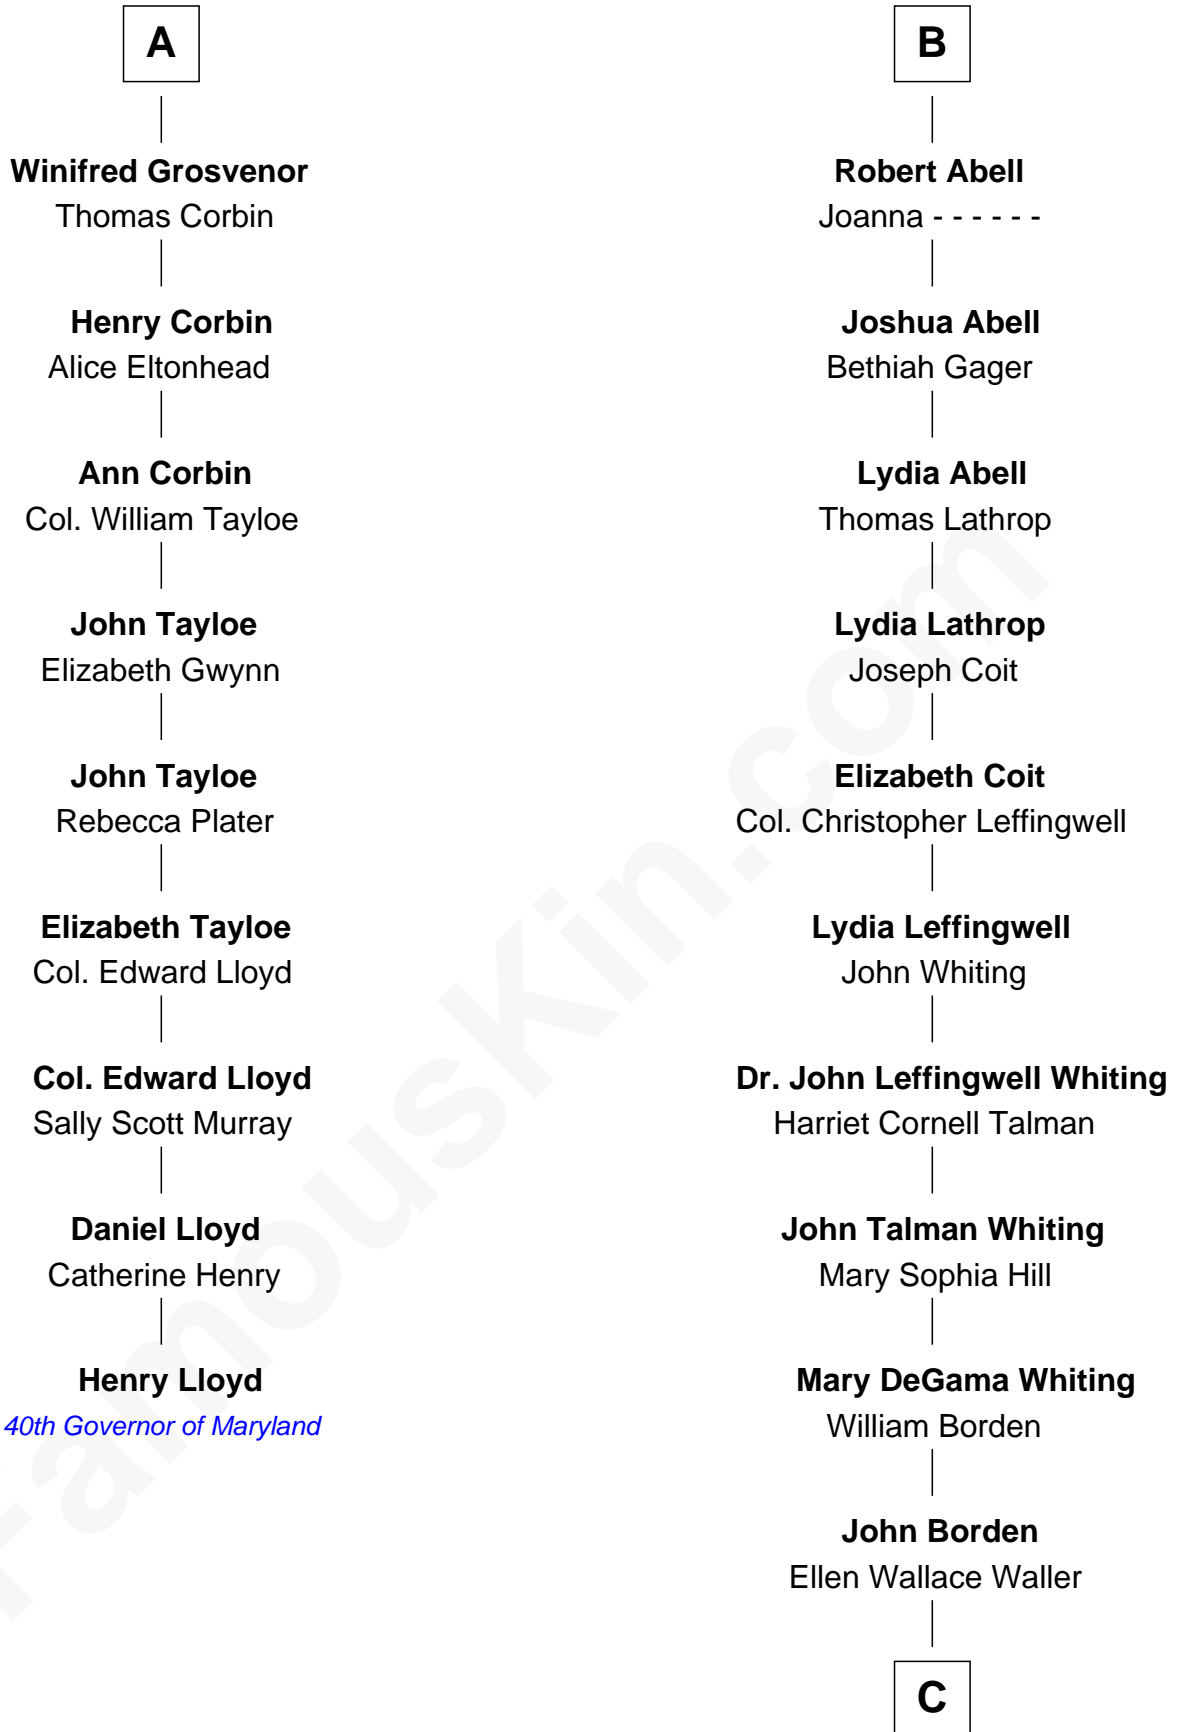

FamousKin.com

Relationship Chart of

Henry Lloyd

40th Governor of Maryland

15th cousin 3 times removed of

Adlai Stevenson III

U.S. Senator from Illinois

Sir Robert Corbet

Margaret - - - - -

C

Ellen Borden

Adlai Ewing Stevenson

Adlai Stevenson III

U.S. Senator from Illinois

FamousKin.com