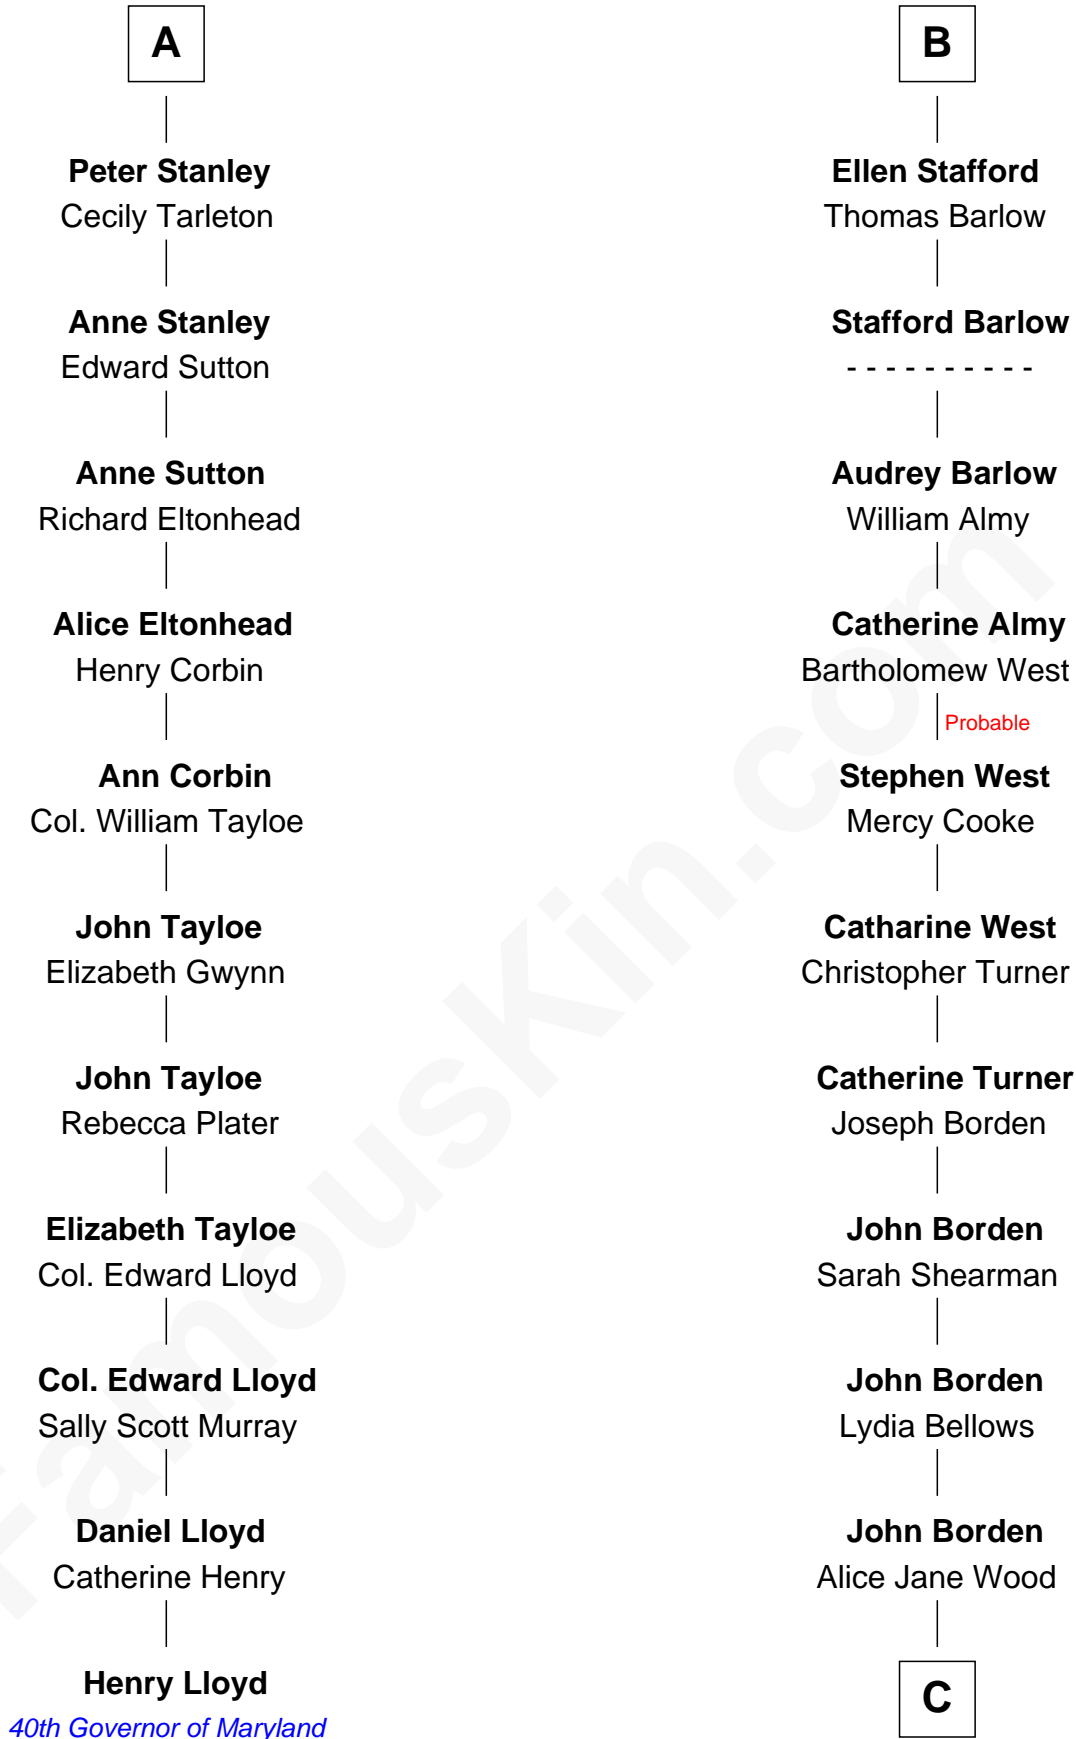

## Relationship Chart of

### Henry Lloyd

40th Governor of Maryland

17th cousin 3 times removed of

**Adlai Stevenson III**

U.S. Senator from Illinois

**C**

**William Borden**

Mary DeGama Whiting

**John Borden**

Ellen Wallace Waller

**Ellen Borden**

Adlai Ewing Stevenson

**Adlai Stevenson III**

*U.S. Senator from Illinois*

FamousKin.com