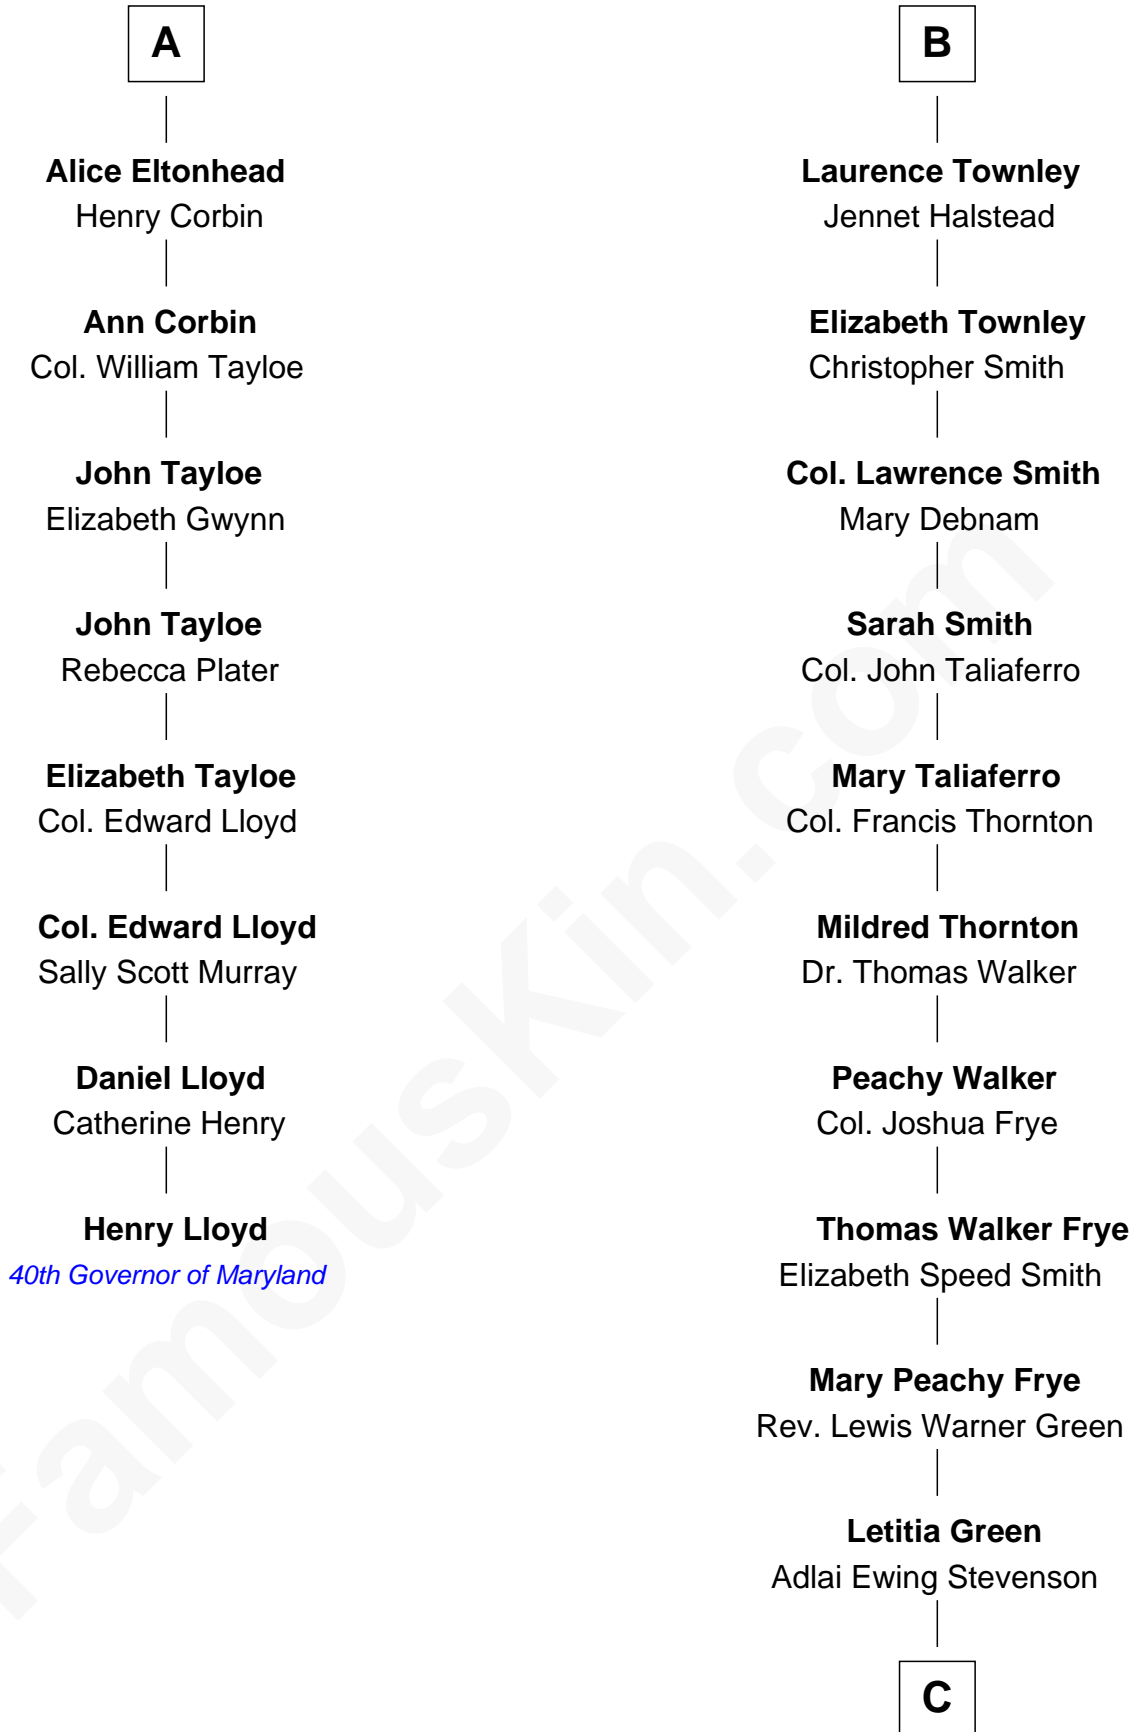

## Relationship Chart of

### Henry Lloyd

40th Governor of Maryland

14th cousin 5 times removed of

**Adlai Stevenson III**

U.S. Senator from Illinois

**Sir Nicholas Harington**

Isabel English

**C**

—  
**Lewis Green Stevenson**

Helen Louise Davis

—  
**Adlai Ewing Stevenson**

Ellen Borden

—  
**Adlai Stevenson III**

*U.S. Senator from Illinois*

FamousKin.com