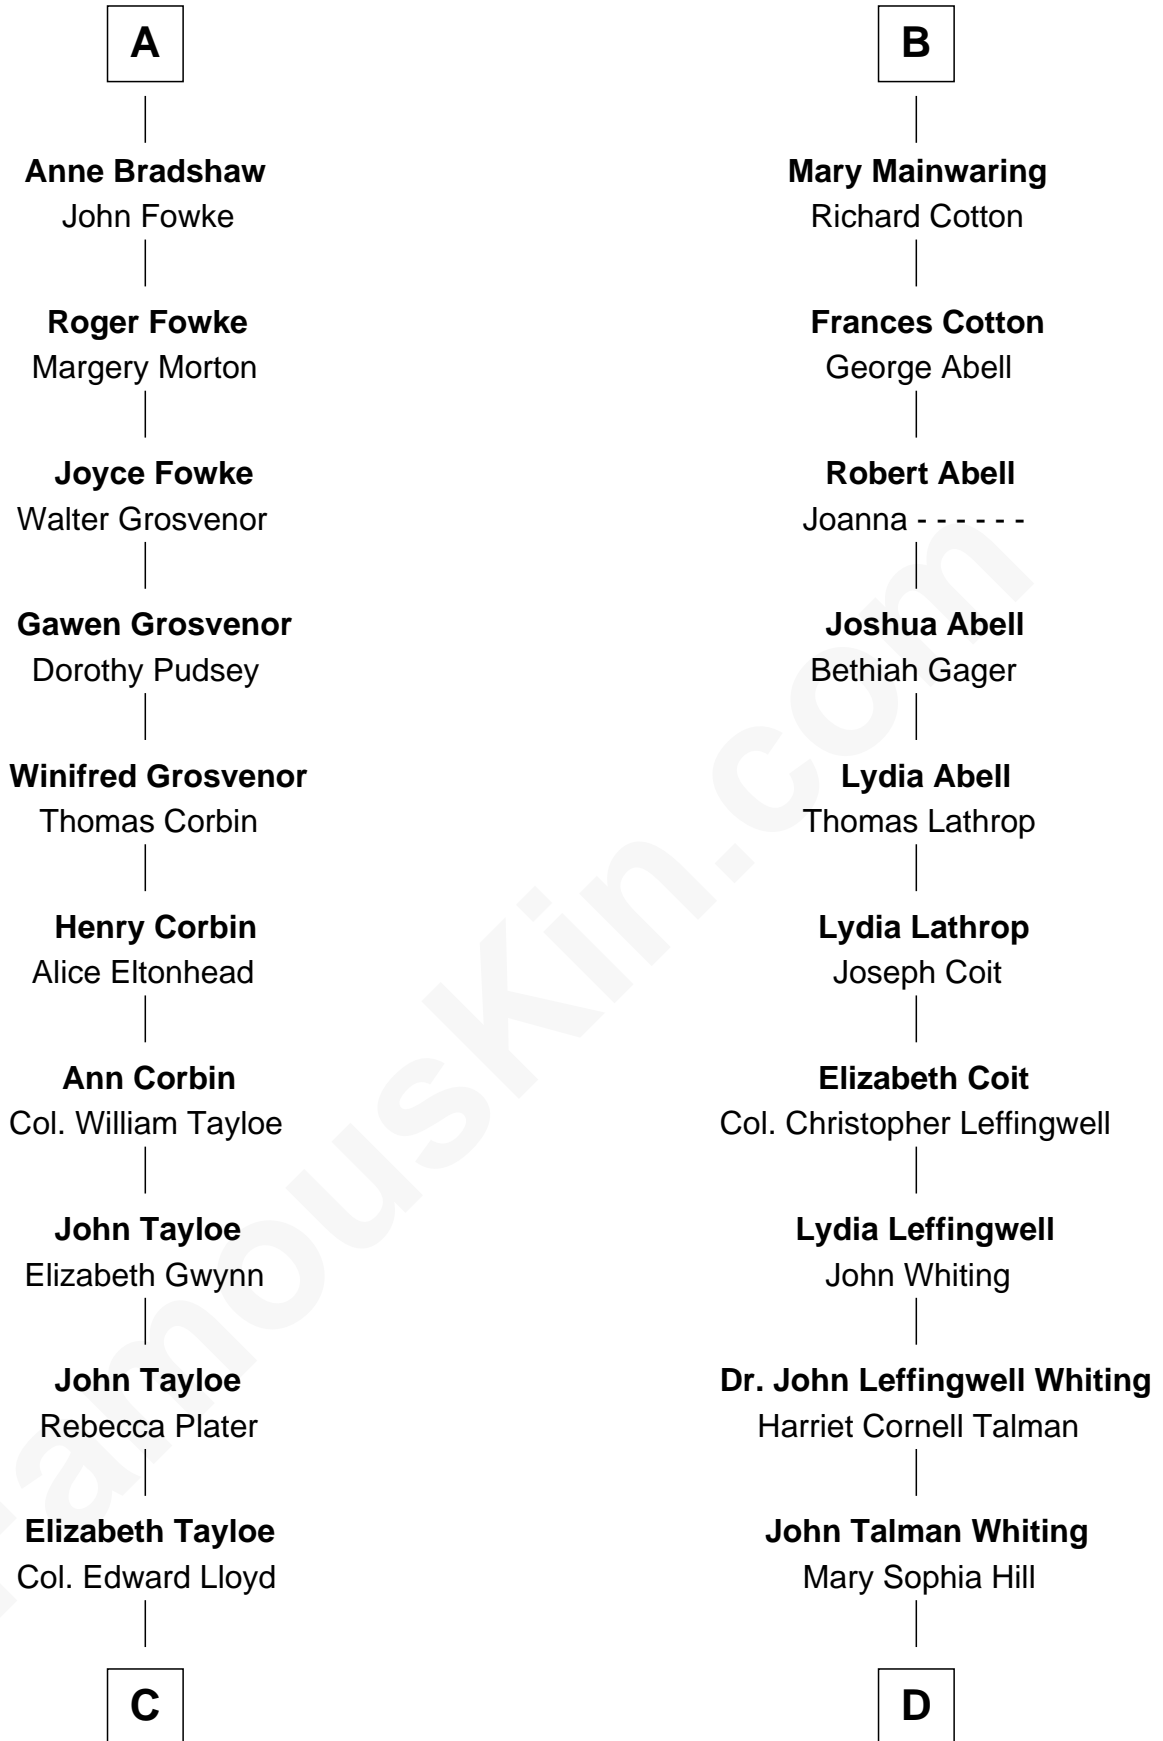

FamousKin.com
Relationship Chart of
Henry Lloyd

40th Governor of Maryland

19th cousin 1 time removed of

Adlai Stevenson III

U.S. Senator from Illinois

John de Welles

Maud de Roos

Margery de Welles

Elizabeth Delves

Margaret Aston

John Kinnersley

Isabel Kinnersley

John Bradshaw

A

Anne de Welles

James Butler

James Butler

Joan Beauchamp

Elizabeth Butler

John Talbot

Ann Talbot

Sir Henry Vernon

Elizabeth Vernon

Sir Robert Corbet

Dorothy Corbet

Sir Richard Mainwaring

Sir Arthur Mainwaring

Margaret Mainwaring

B

C

Col. Edward Lloyd
Sally Scott Murray

Daniel Lloyd
Catherine Henry