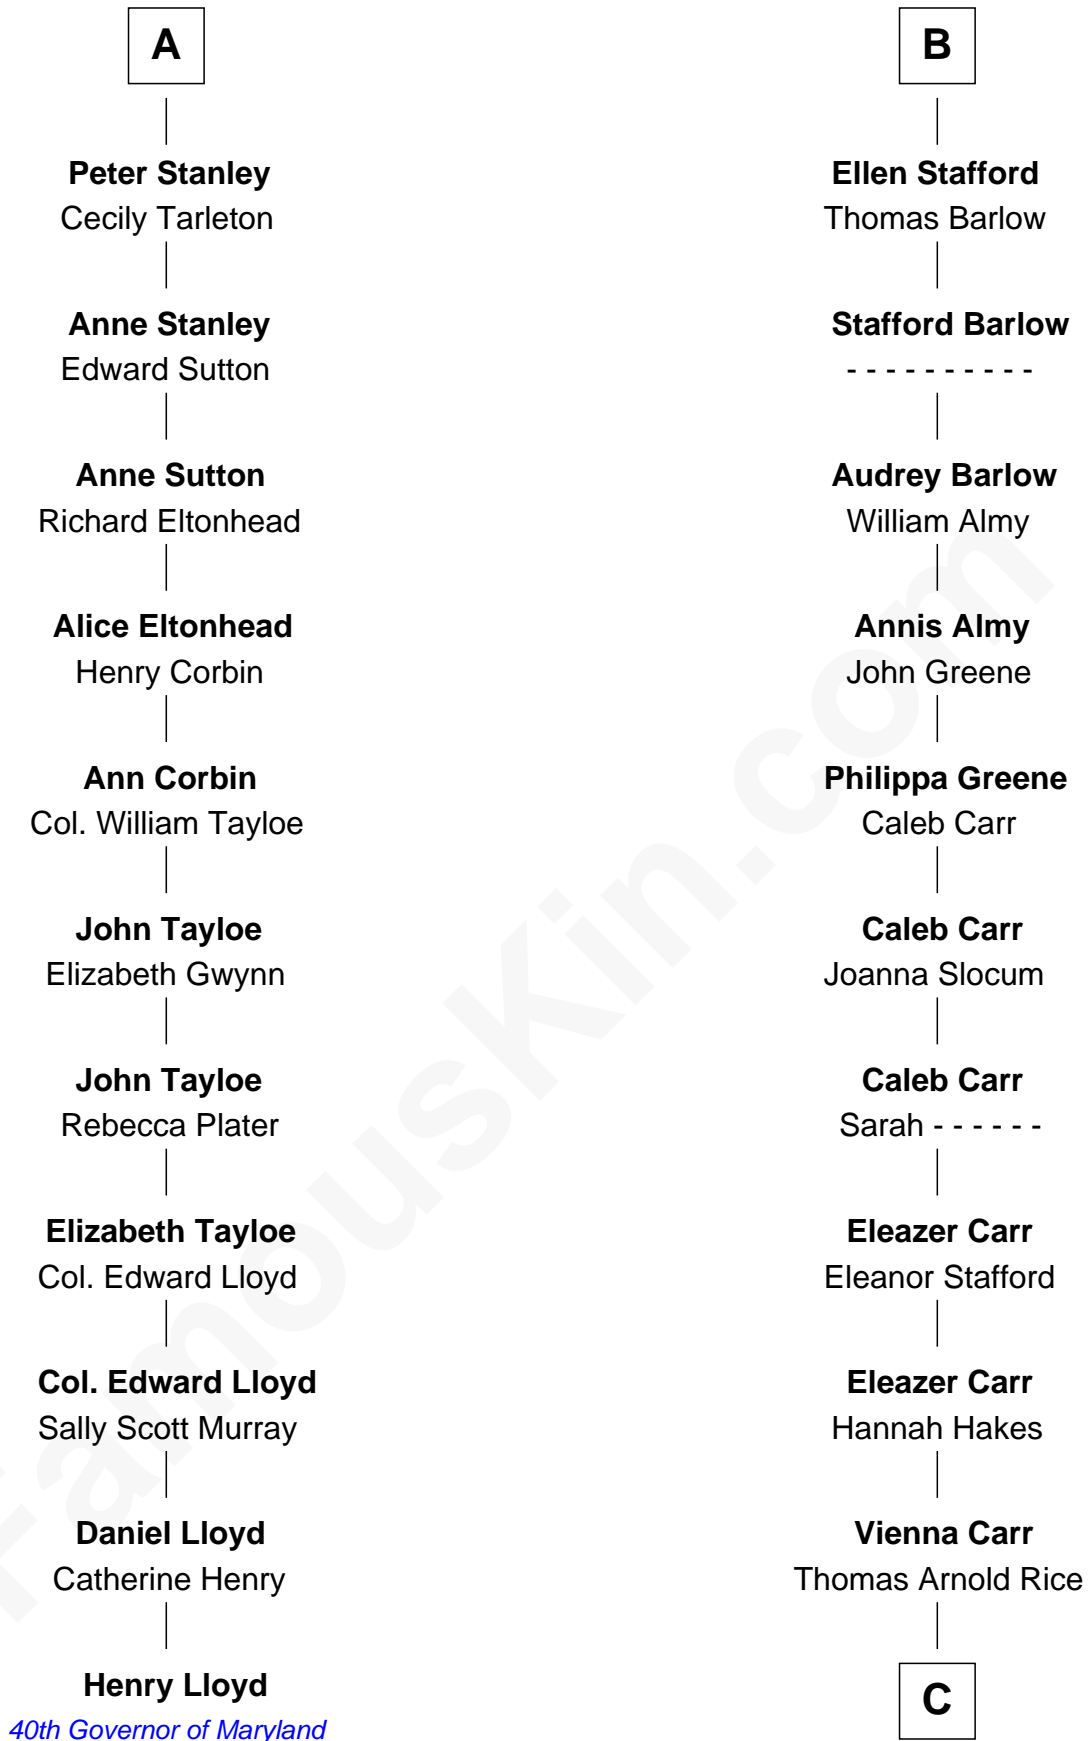

FamousKin.com

Relationship Chart of

Henry Lloyd

40th Governor of Maryland

17th cousin 3 times removed of

Charlie Munger

Vice-Chairman of Berkshire Hathaway

C

Caroline A. Rice
William H. Ingham

Helen Vienna Ingham
Charles W. Russell

Florence V. Russell
Alfred Case Munger

Charlie Munger
Vice-Chairman of Berkshire Hathaway