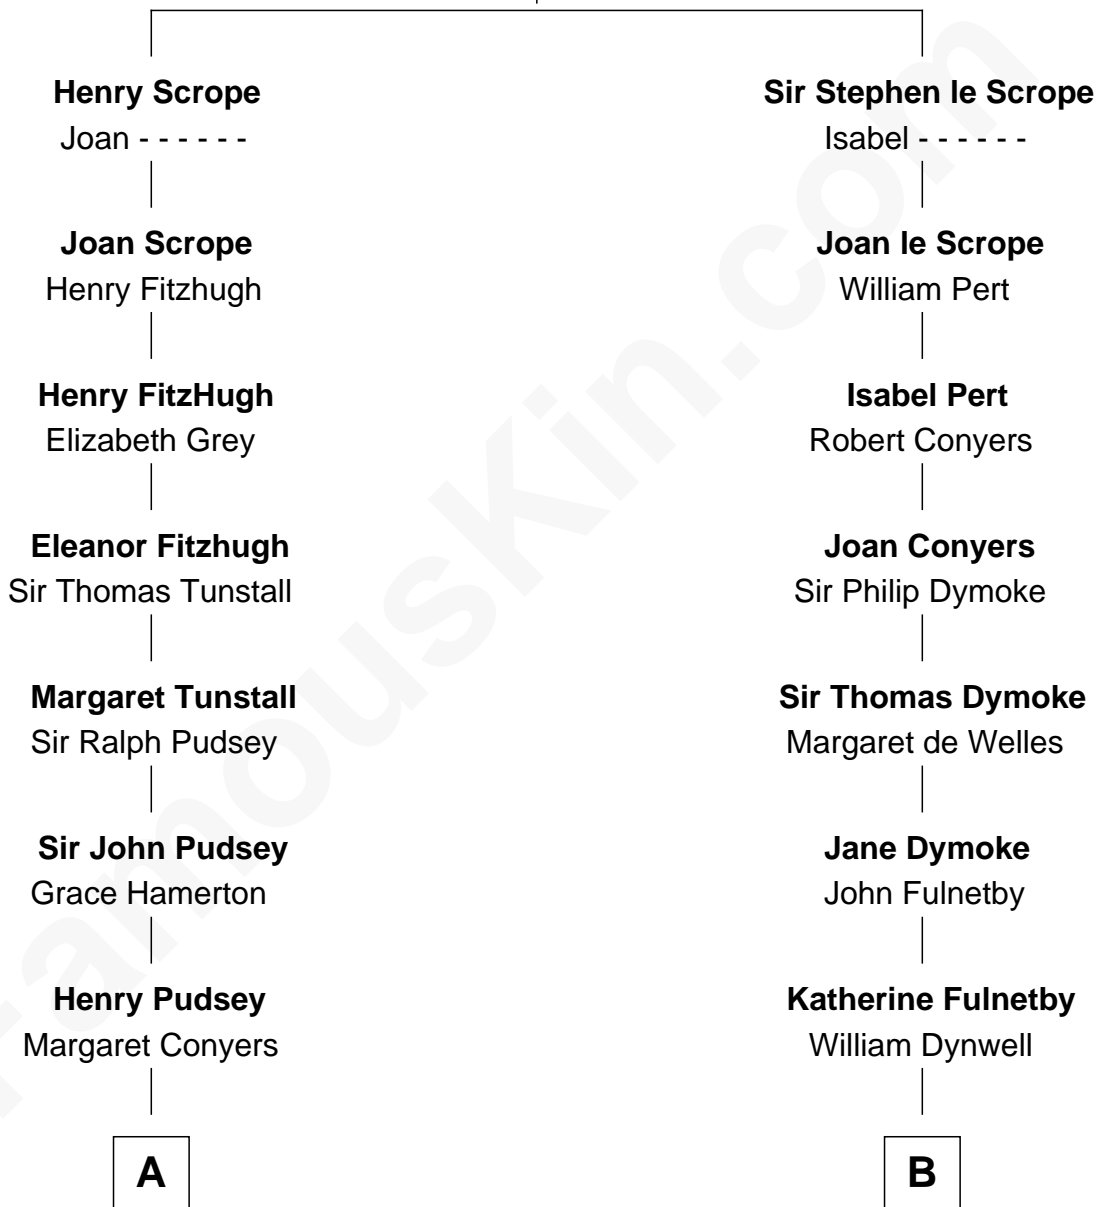

# FamousKin.com Relationship Chart of

**Henry Lloyd**

*40th Governor of Maryland*

20th cousin 1 time removed of

**Linda Hamilton**

*TV and Movie Actress*

**Sir Geoffrey le Scrope**

Ivetta de Ros

**C**

**Elizabeth Tayloe**  
Col. Edward Lloyd

**Col. Edward Lloyd**  
Sally Scott Murray

**Daniel Lloyd**  
Catherine Henry

**Henry Lloyd**  
*40th Governor of Maryland*

**D**

**Stephen P. Holt**  
Aurelia Morgan Grimes

**Taylor Holt**  
Frances Kyle

**Dr. Richard Huckstep Holt**  
Mildred Alberta Derby

**Barbara Kyle Holt**  
Dr. Carroll Stanford Hamilton

**Linda Hamilton**  
*TV and Movie Actress*