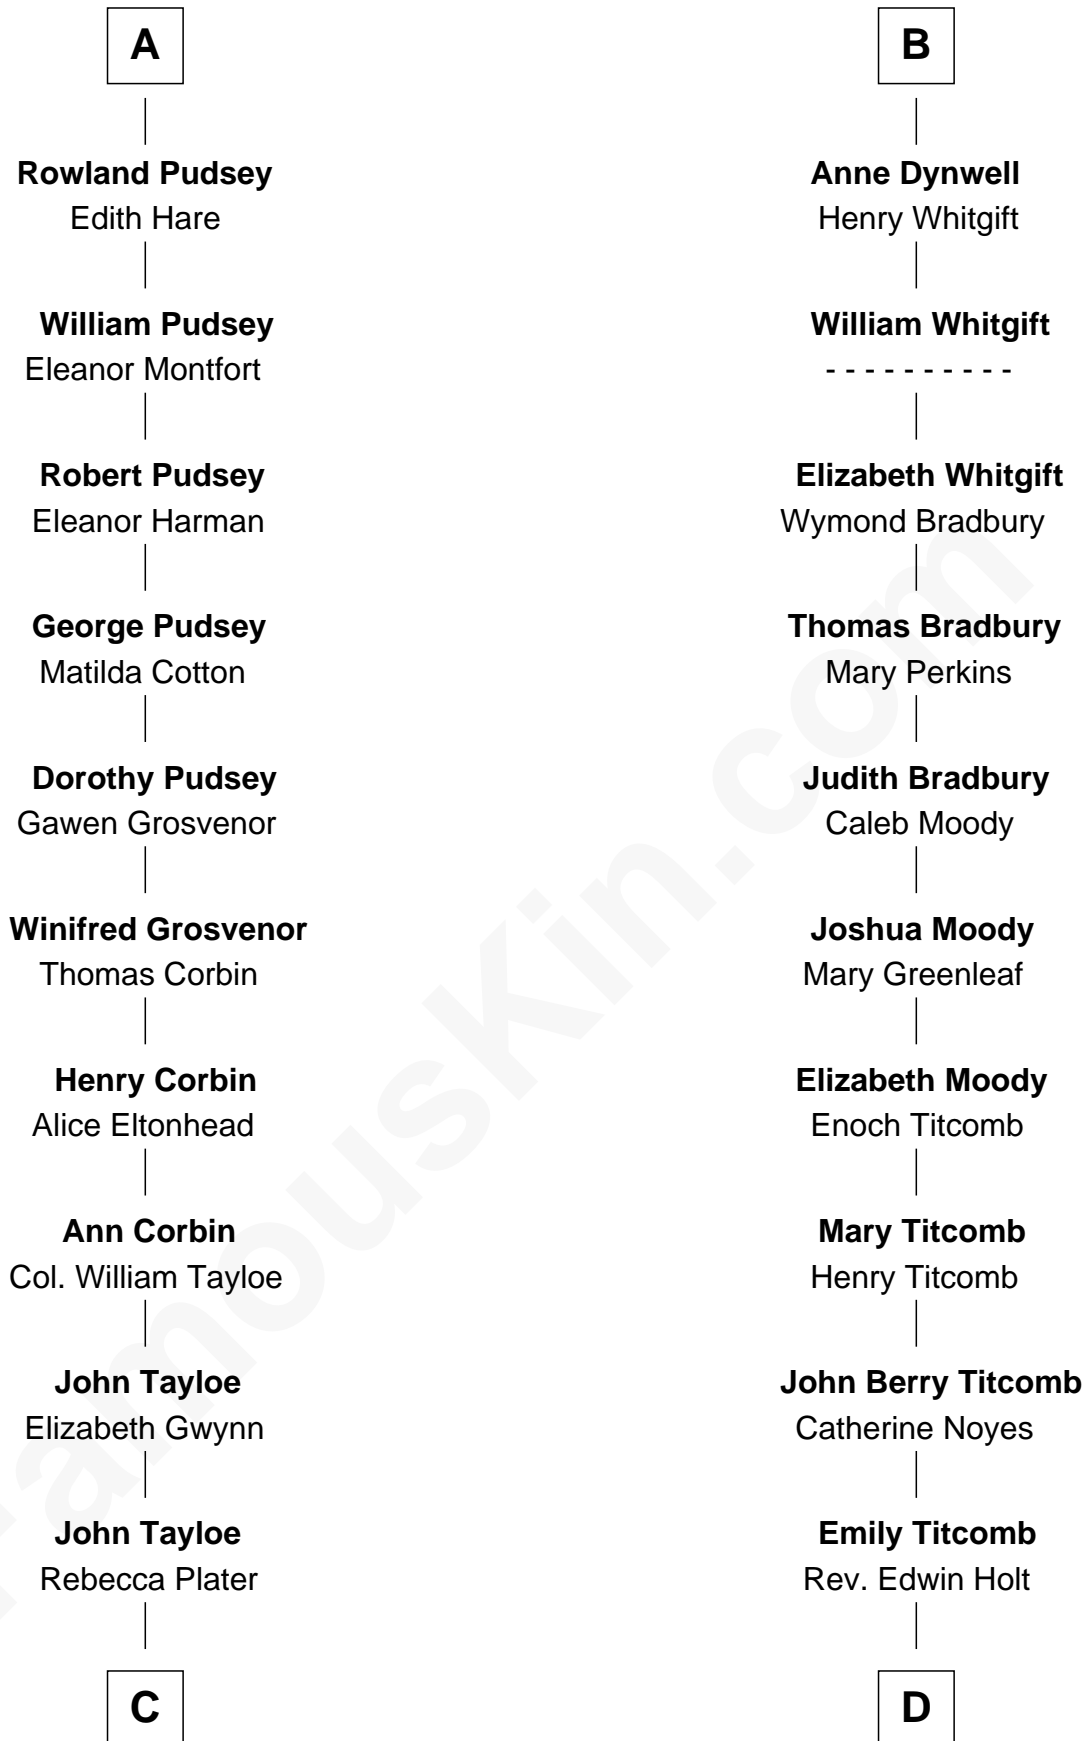

# FamousKin.com Relationship Chart of

**Henry Lloyd**

*40th Governor of Maryland*

20th cousin 1 time removed of

**Linda Hamilton**

*TV and Movie Actress*

**Sir Geoffrey le Scrope**

Ivetta de Ros

**C**

**Elizabeth Tayloe**  
Col. Edward Lloyd

**Col. Edward Lloyd**  
Sally Scott Murray

**Daniel Lloyd**  
Catherine Henry

**Henry Lloyd**  
*40th Governor of Maryland*

**D**

**Stephen P. Holt**  
Aurelia Morgan Grimes

**Taylor Holt**  
Frances Kyle

**Dr. Richard Huckstep Holt**  
Mildred Alberta Derby

**Barbara Kyle Holt**  
Dr. Carroll Stanford Hamilton

**Linda Hamilton**  
*TV and Movie Actress*