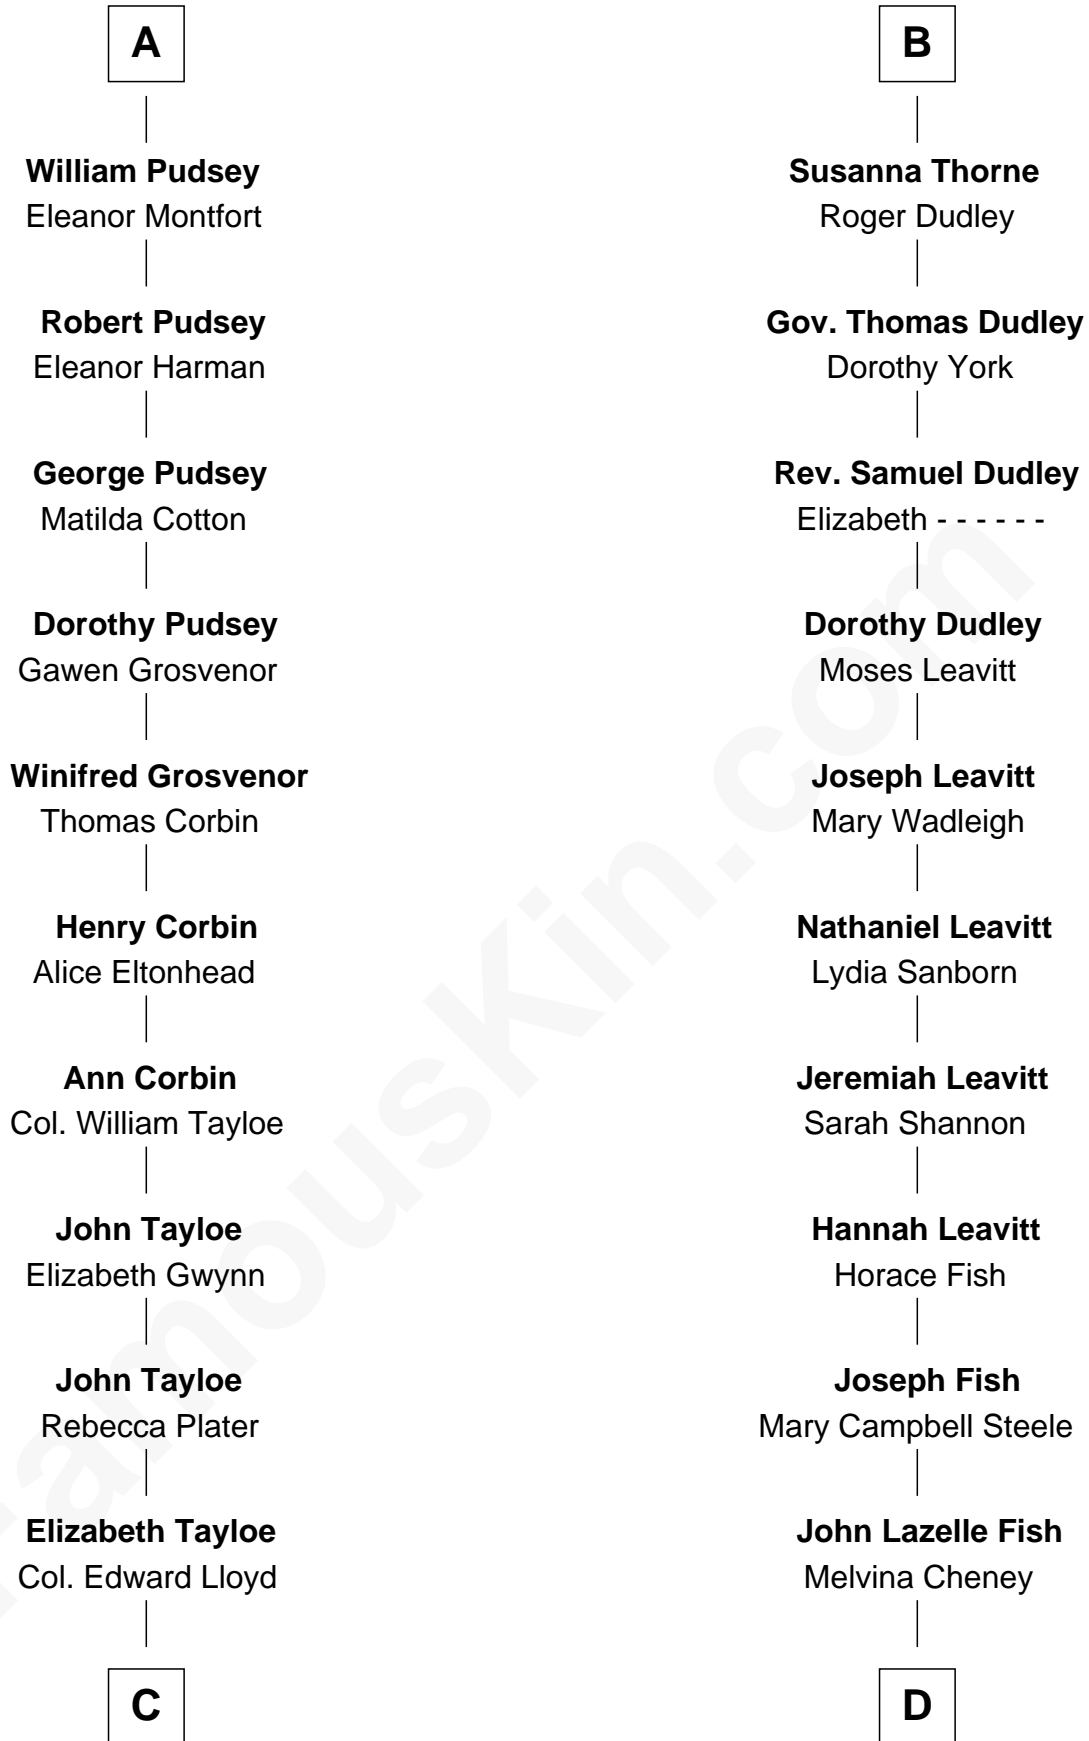

# FamousKin.com Relationship Chart of

**Henry Lloyd**

*40th Governor of Maryland*

19th cousin 1 time removed of

**Keri Russell**

*TV and Movie Actress*

**Sir John Grey**

Avice Marmion

**Sir Robert Grey**  
Lora de St. Quintin

**Elizabeth Grey**  
Henry FitzHugh

**Eleanor Fitzhugh**  
Sir Thomas Tunstall

**Margaret Tunstall**  
Sir Ralph Pudsey

**Sir John Pudsey**  
Grace Hamerton

**Henry Pudsey**  
Margaret Conyers

**Rowland Pudsey**  
Edith Hare

**A**

**Maud Grey**

Sir Thomas Harcourt

**Sir Thomas Harcourt**  
Jane Fraunceys

**Sir Richard Harcourt**  
Edith St. Clair

**Alice Harcourt**  
William Bessiles

**Elizabeth Bessiles**  
Richard Fettiplace

**Anne Fettiplace**  
Edward Purefoy

**Mary Purefoy**  
Thomas Thorne

**B**

**C**

**Col. Edward Lloyd**  
Sally Scott Murray

**Daniel Lloyd**  
Catherine Henry

**Henry Lloyd**  
*40th Governor of Maryland*

**D**