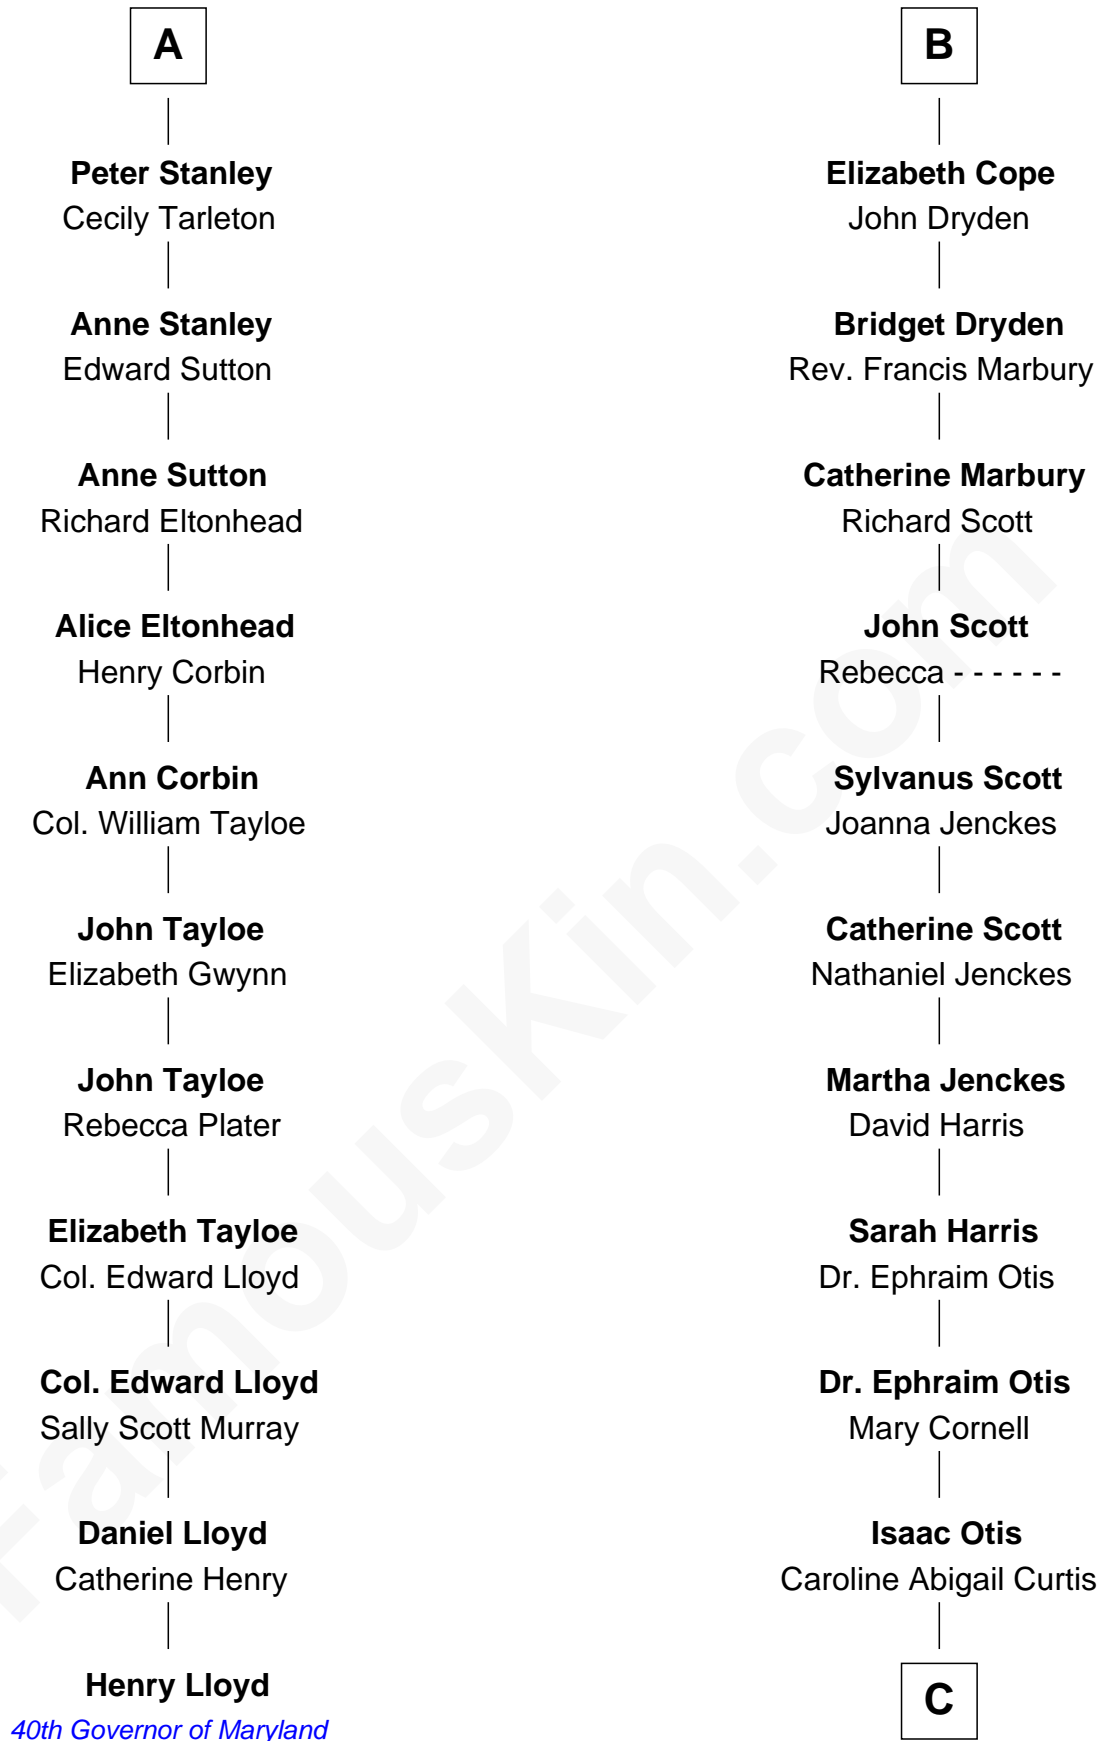

# FamousKin.com Relationship Chart of

**Henry Lloyd**

*40th Governor of Maryland*

17th cousin 2 times removed of

**Amelia Earhart**

*Aviation Pioneer*

**Ralph de Stafford**

*with wife  
Katherine de Hastang*

*with wife  
Margaret de Audley*

**C**

**Alfred Gideon Otis**  
Amelia Josephine Harres

**Amelia Otis**  
Edwin Stanton Earhart

**Amelia Earhart**  
*Aviation Pioneer*

FamousKin.com