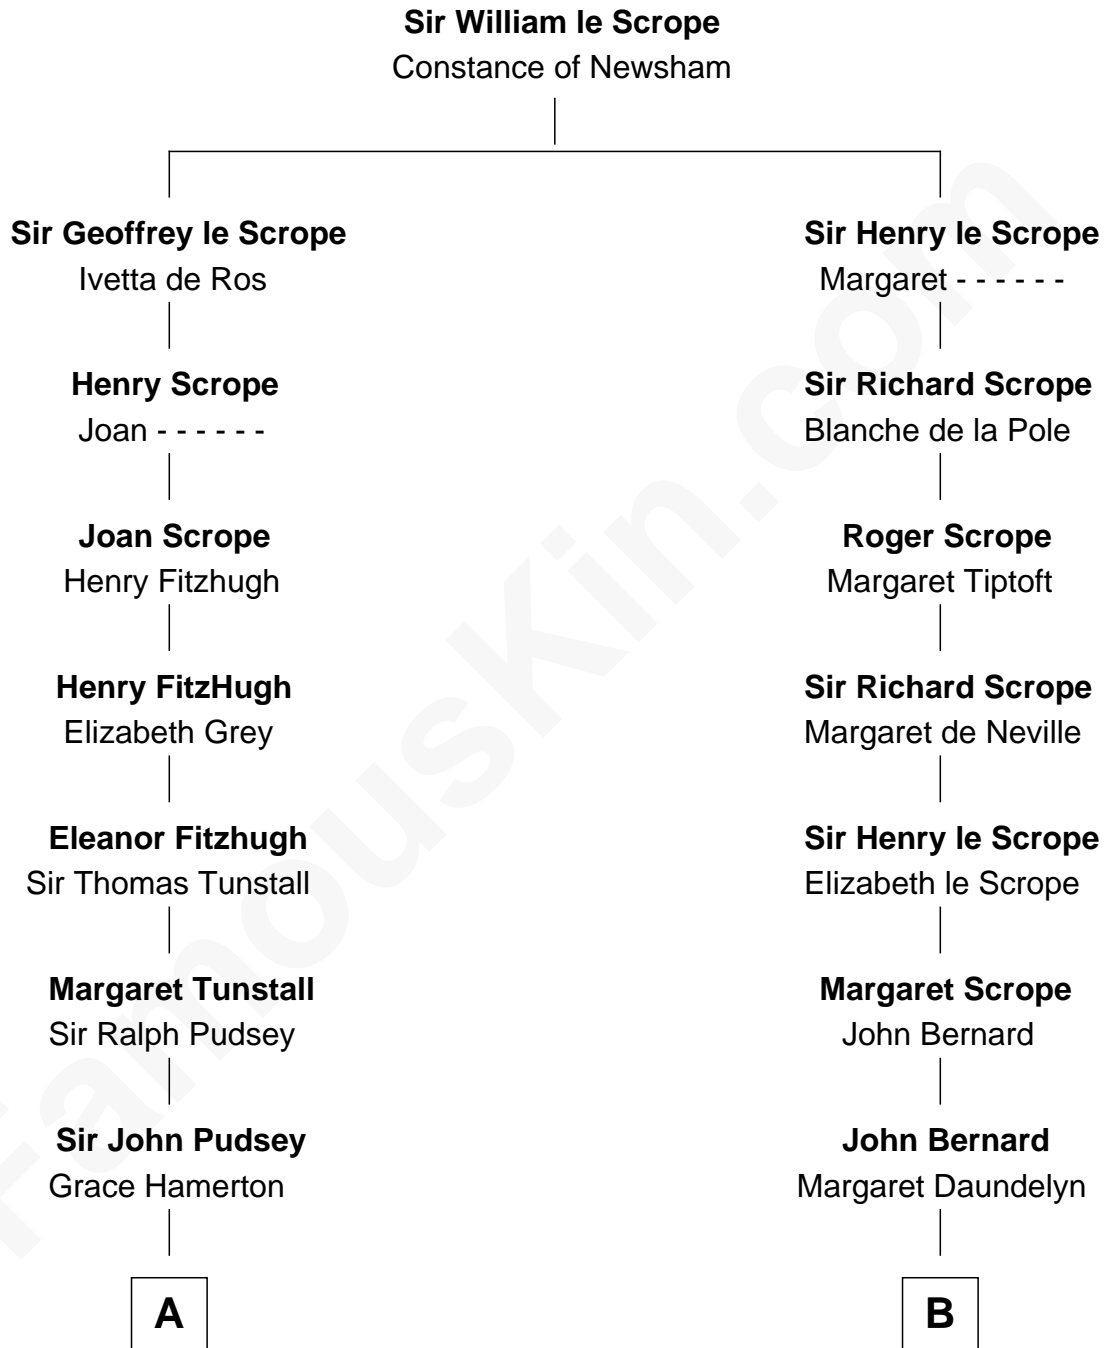

FamousKin.com

Relationship Chart of

Henry Lloyd

40th Governor of Maryland

15th cousin 6 times removed of

William Henry Harrison

9th U.S. President

C

John Tayloe
Rebecca Plater

Elizabeth Tayloe
Col. Edward Lloyd

Col. Edward Lloyd
Sally Scott Murray

Daniel Lloyd
Catherine Henry

Henry Lloyd
40th Governor of Maryland

FamousKin.com