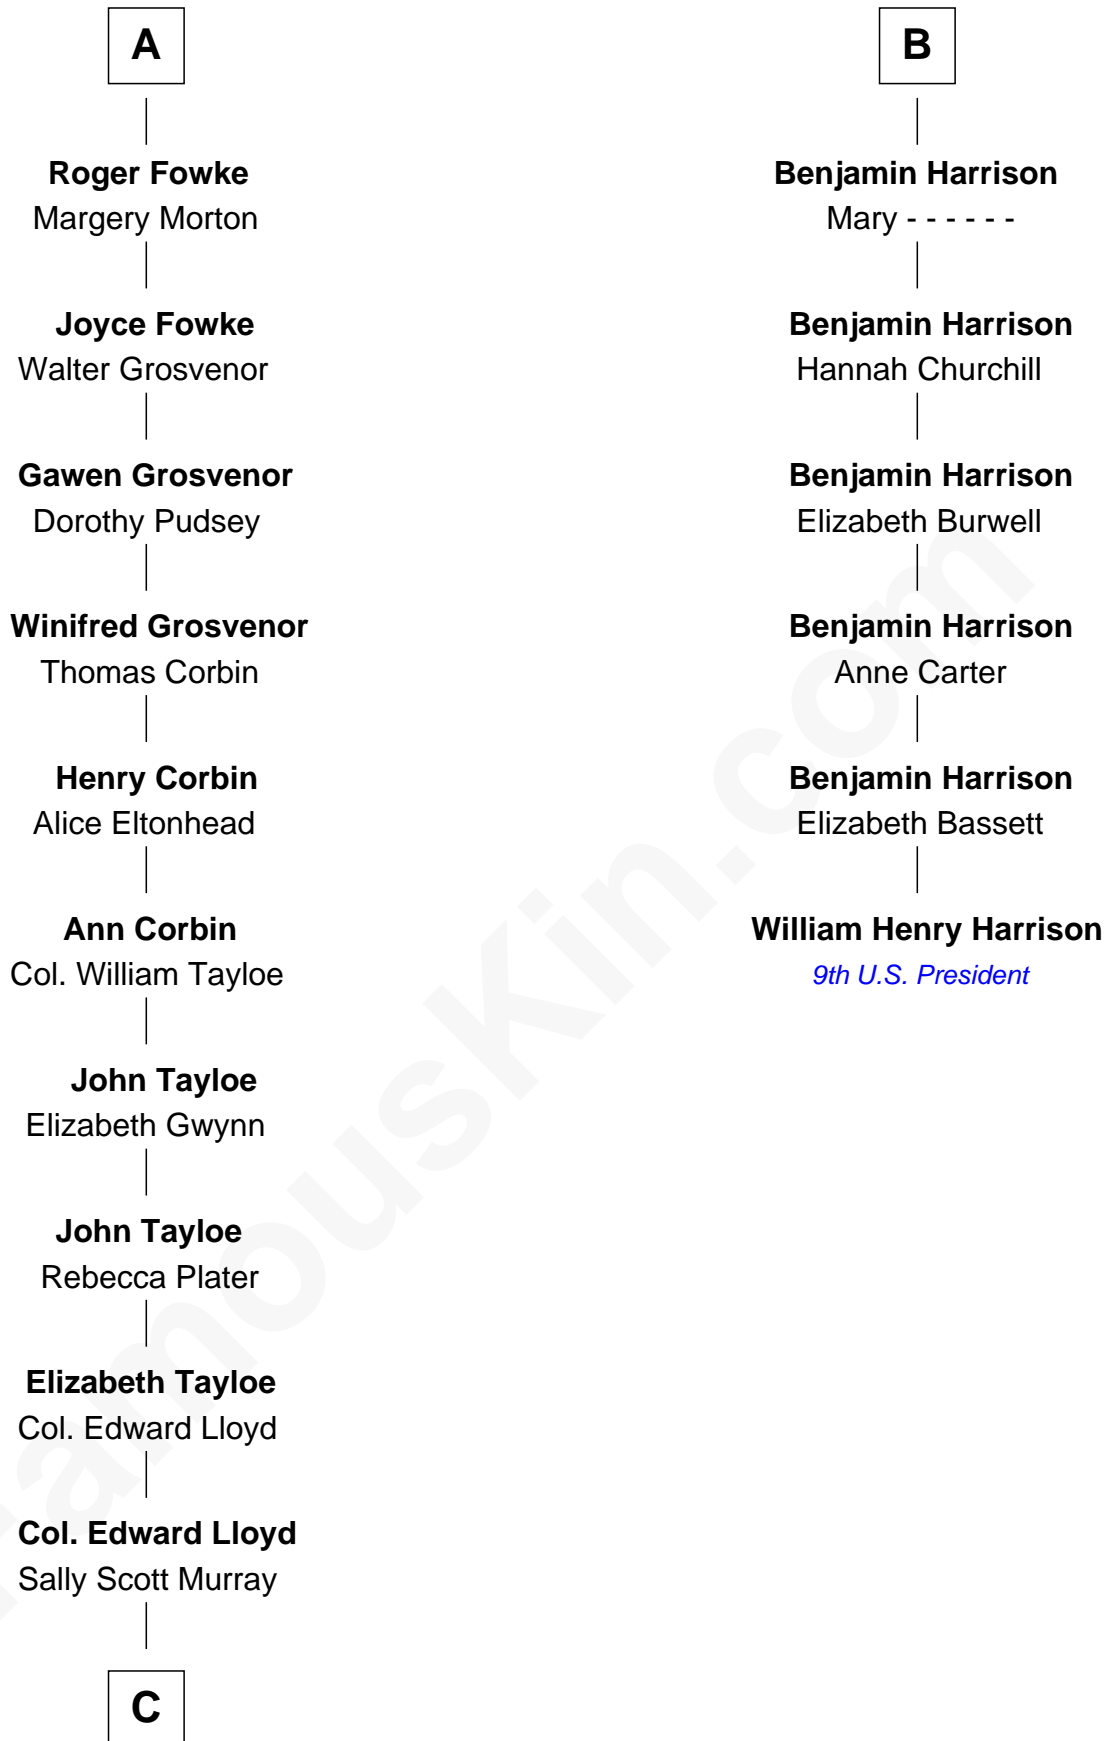

FamousKin.com

Relationship Chart of

Henry Lloyd

40th Governor of Maryland

12th cousin 6 times removed of

William Henry Harrison

9th U.S. President

Stephen le Scrope

Margery de Welles

Maude le Scrope
Sir Baldwin Freville

Joyce Freville
Sir Roger Aston

Sir Robert Aston
Isabel Brereton

John Aston
Elizabeth Delves

Margaret Aston
John Kinnersley

Isabel Kinnersley
John Bradshaw

Anne Bradshaw
John Fowke

A

John le Scrope
Elizabeth Chaworth

Elizabeth le Scrope
Sir Henry le Scrope

Margaret Scrope
John Bernard

John Bernard
Margaret Daundelyn

John Bernard
Cecily Muscote

Francis Bernard
Alice Hazlewood

Elizabeth Bernard
Thomas Harrison

Probable

B

C

—
Daniel Lloyd
Catherine Henry

—
Henry Lloyd
40th Governor of Maryland

FamousKin.com