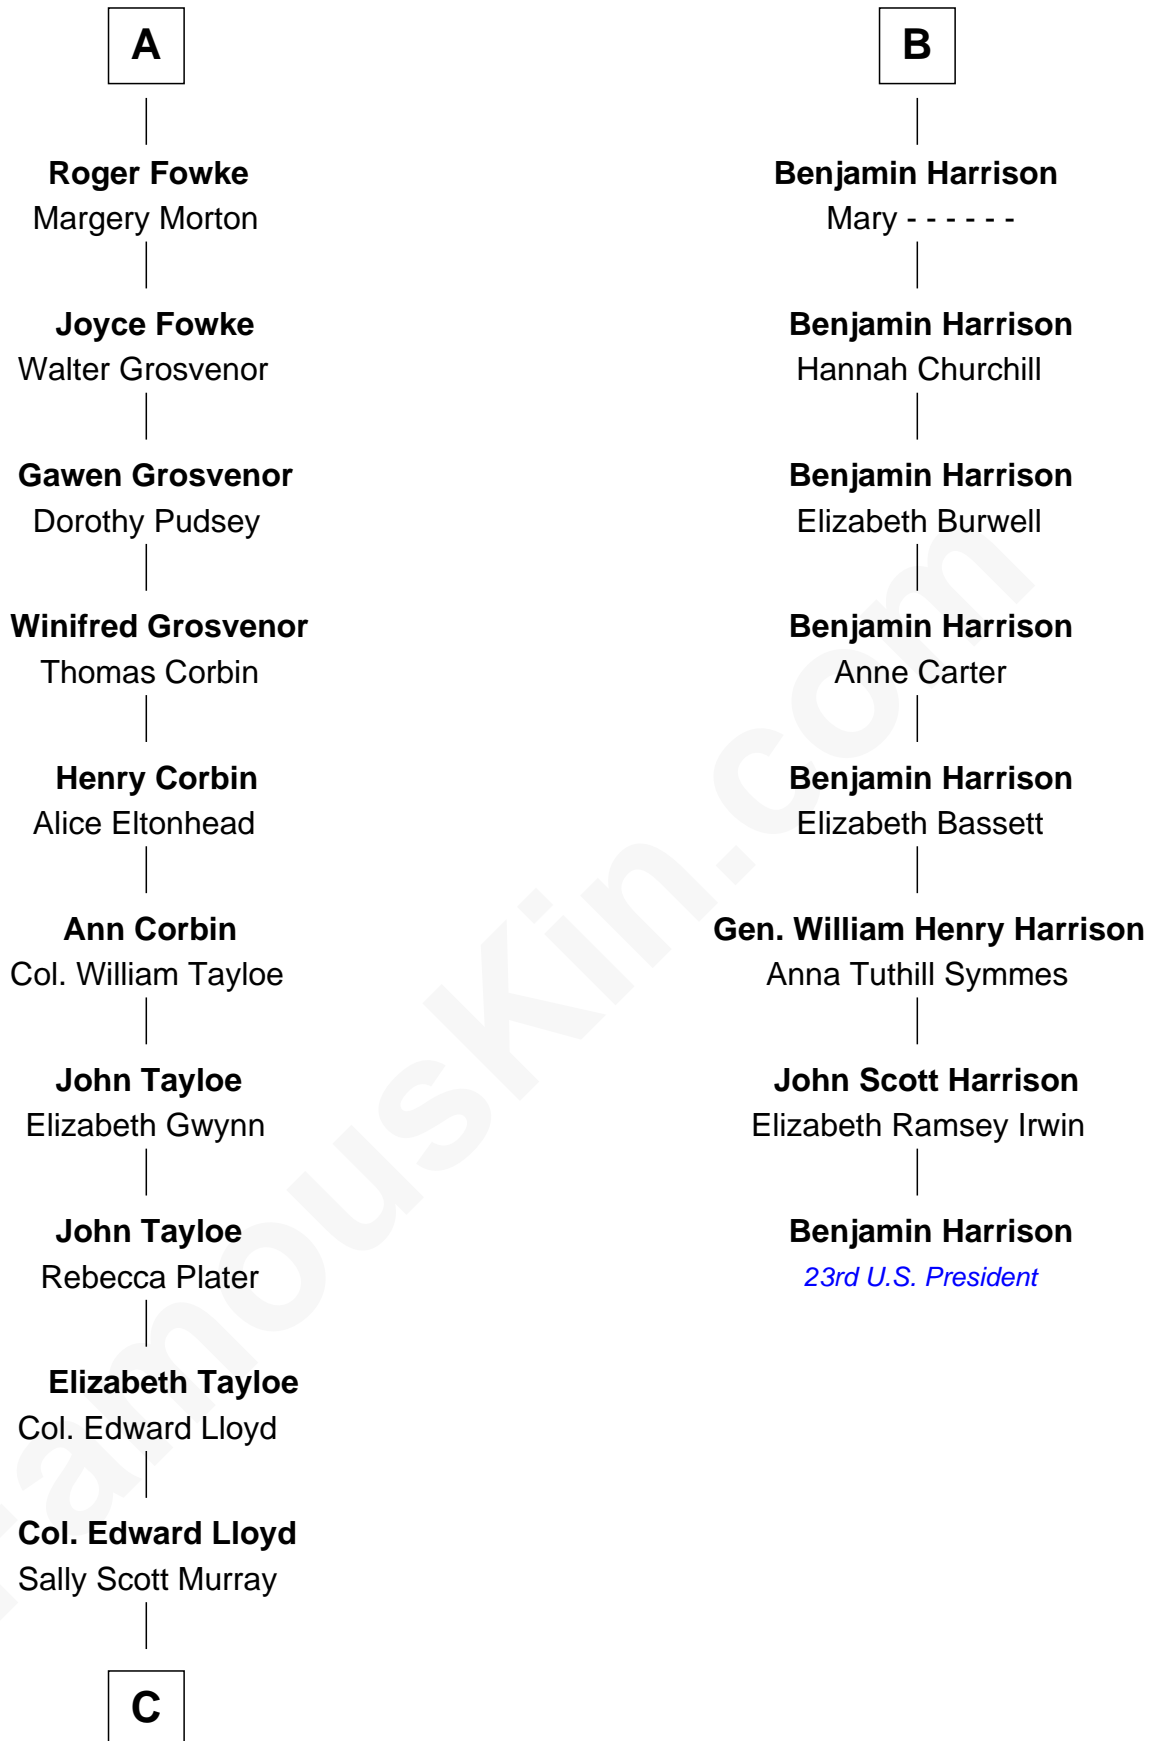

FamousKin.com

Relationship Chart of

Henry Lloyd

40th Governor of Maryland

14th cousin 4 times removed of

Benjamin Harrison

23rd U.S. President

Stephen le Scrope

Margery de Welles

Maude le Scrope
Sir Baldwin Freville

Joyce Freville
Sir Roger Aston

Sir Robert Aston
Isabel Brereton

John Aston
Elizabeth Delves

Margaret Aston
John Kinnersley

Isabel Kinnersley
John Bradshaw

Anne Bradshaw
John Fowke

A

John le Scrope
Elizabeth Chaworth

Elizabeth le Scrope
Sir Henry le Scrope

Margaret Scrope
John Bernard

John Bernard
Margaret Daundelyn

John Bernard
Cecily Muscote

Francis Bernard
Alice Hazlewood

Elizabeth Bernard
Thomas Harrison

Probable

B

C

—
Daniel Lloyd
Catherine Henry

—
Henry Lloyd
40th Governor of Maryland

FamousKin.com