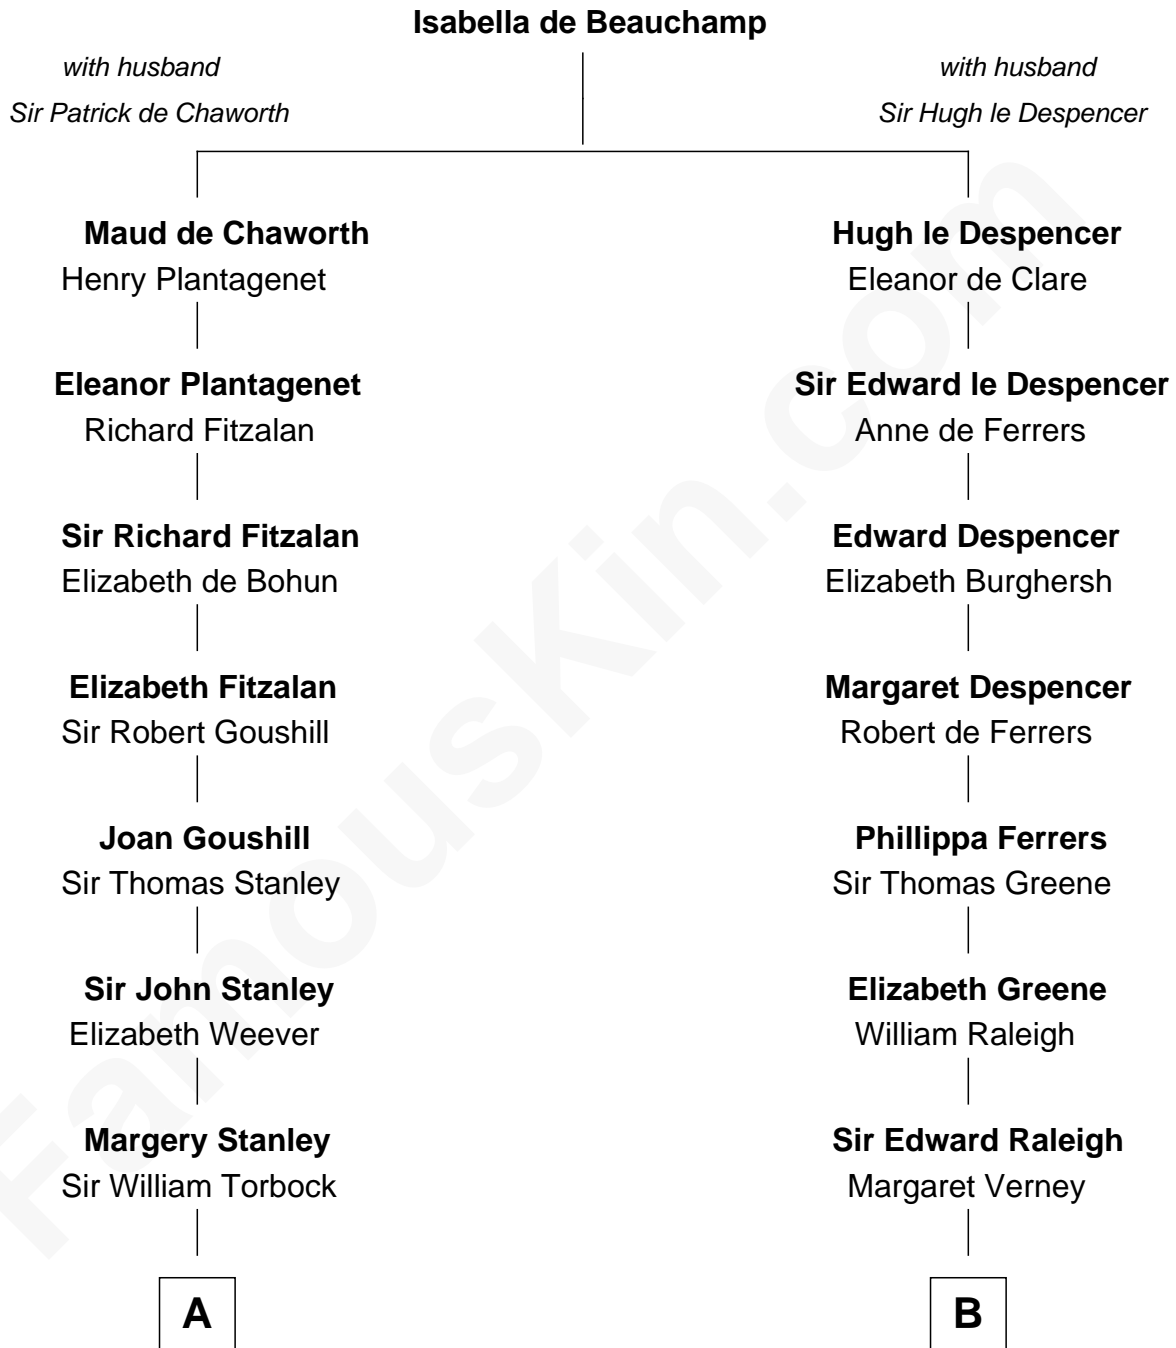

FamousKin.com Relationship Chart of

Henry Lloyd

40th Governor of Maryland

18th cousin of

Joseph Wharton

Founder of the Wharton School of Business

C

Daniel Lloyd
Catherine Henry

Henry Lloyd
40th Governor of Maryland

D

Deborah Fisher
William Wharton

Joseph Wharton
Founder, Wharton School of Business

FamousKin.com