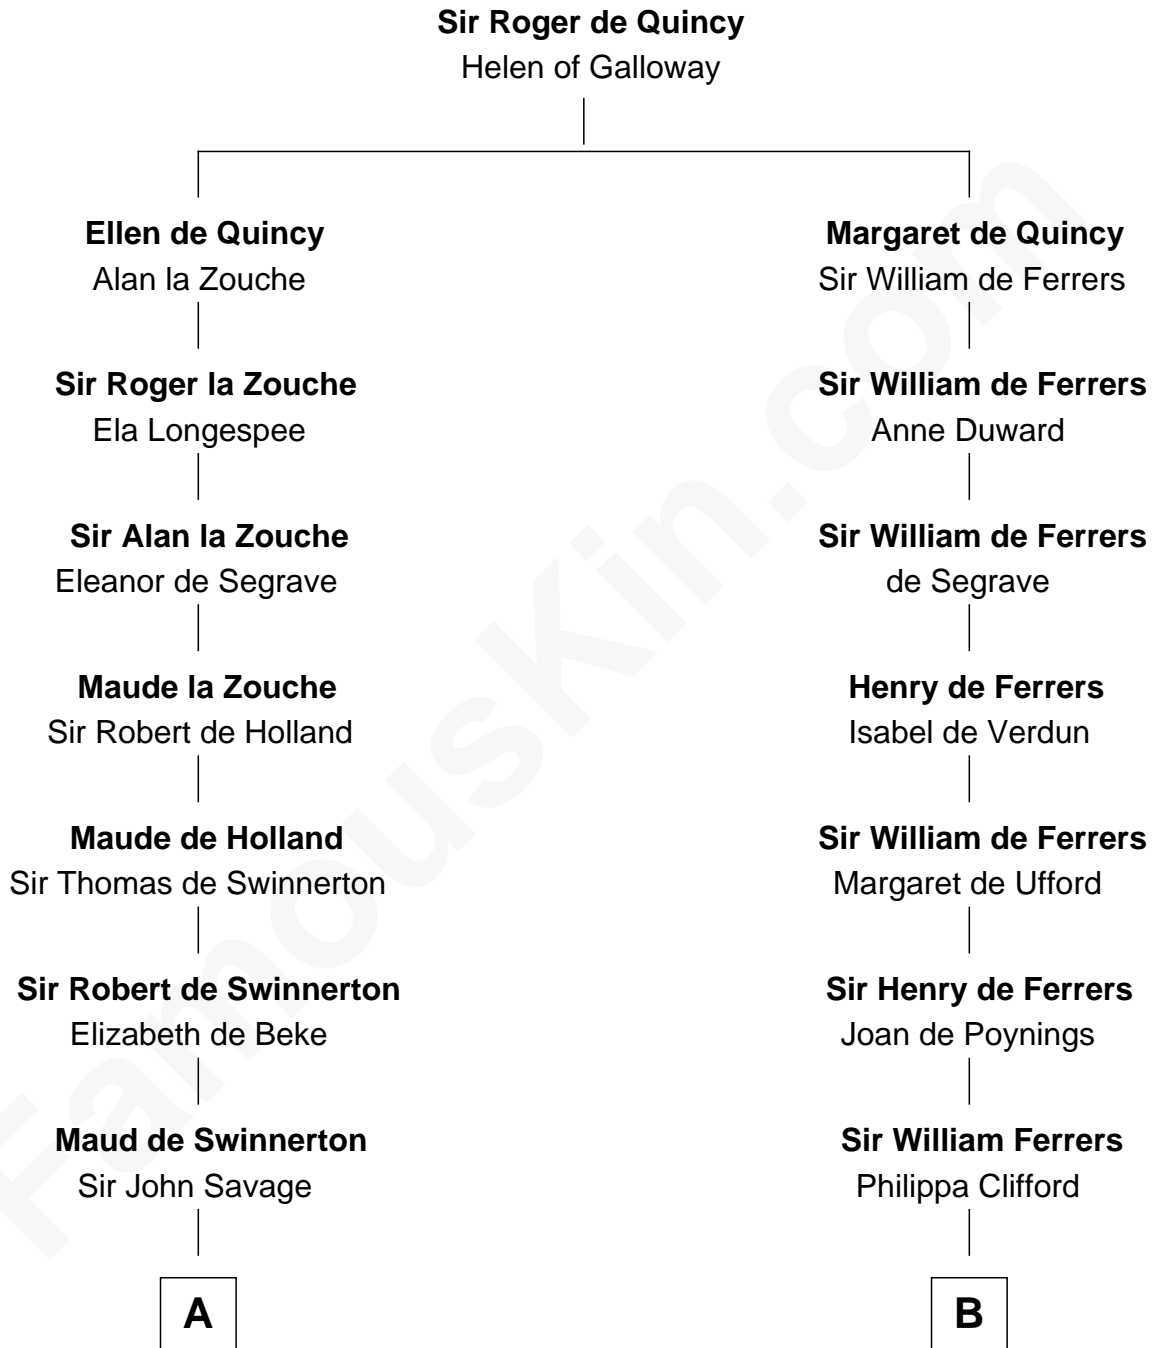

## Relationship Chart of

### Henry Lloyd

40th Governor of Maryland

20th cousin 1 time removed of

**Joseph Wharton**

Founder of the Wharton School of Business

**C**

**John Tayloe**  
Rebecca Plater

**Elizabeth Tayloe**  
Col. Edward Lloyd