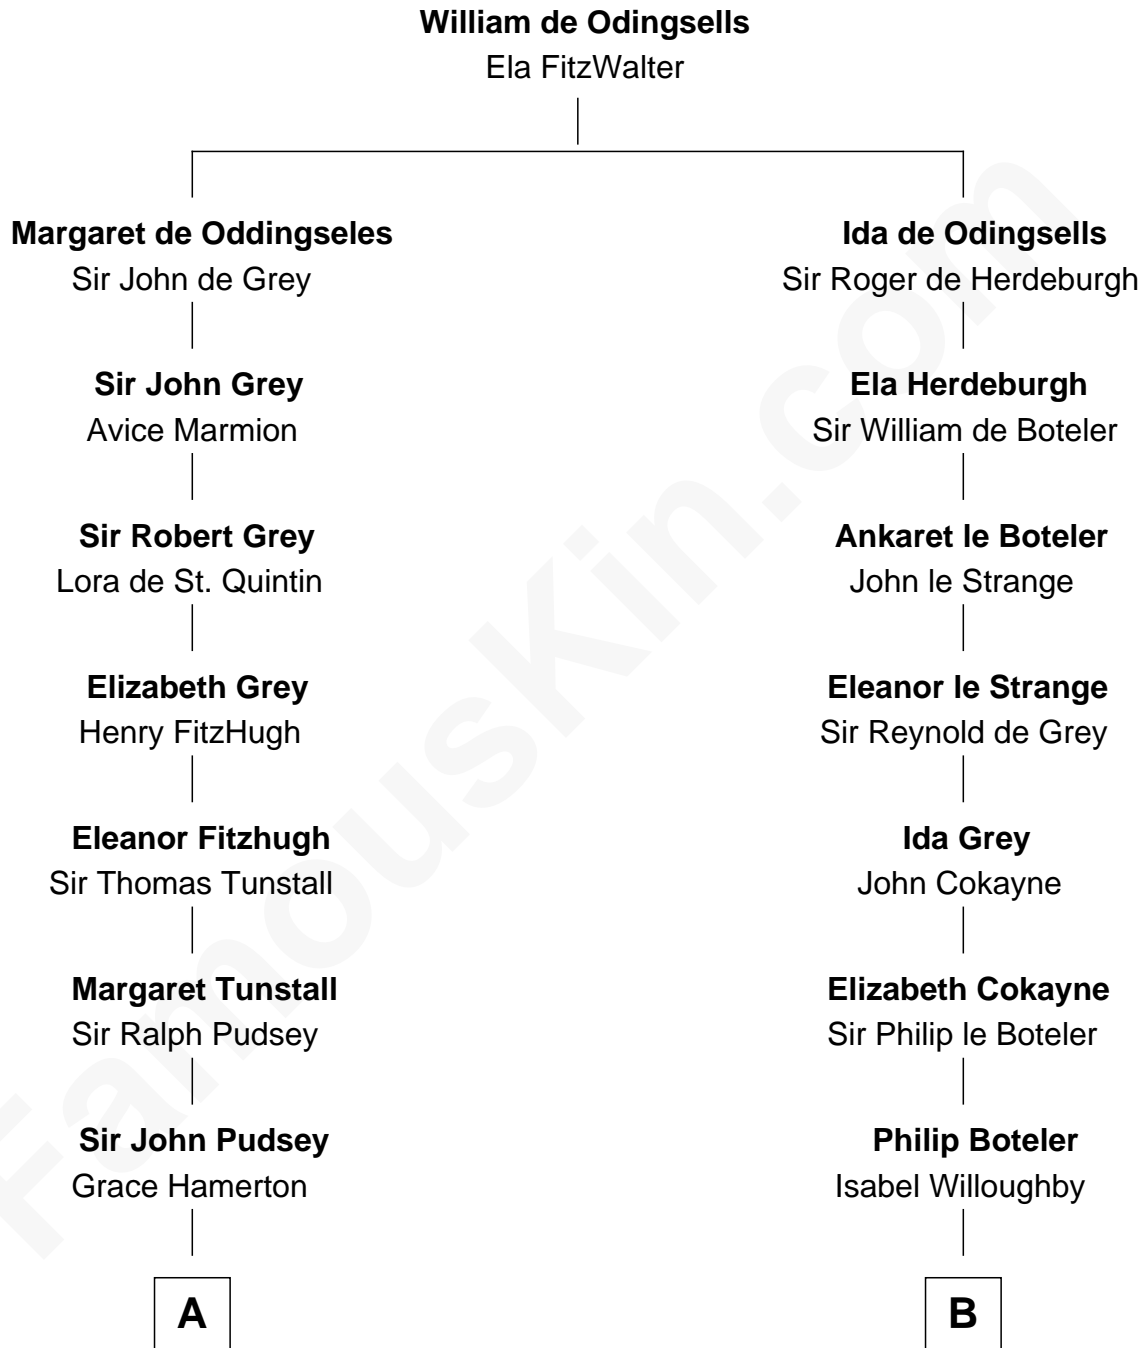

FamousKin.com

Relationship Chart of

Henry Lloyd

40th Governor of Maryland

20th cousin 1 time removed of

Joseph Wharton

Founder of the Wharton School of Business

C

John Tayloe
Rebecca Plater

Elizabeth Tayloe
Col. Edward Lloyd

Col. Edward Lloyd
Sally Scott Murray

Daniel Lloyd
Catherine Henry

Henry Lloyd
40th Governor of Maryland

D

Thomas Rodman
Mary Borden

Hannah Rodman
Samuel Rowland Fisher