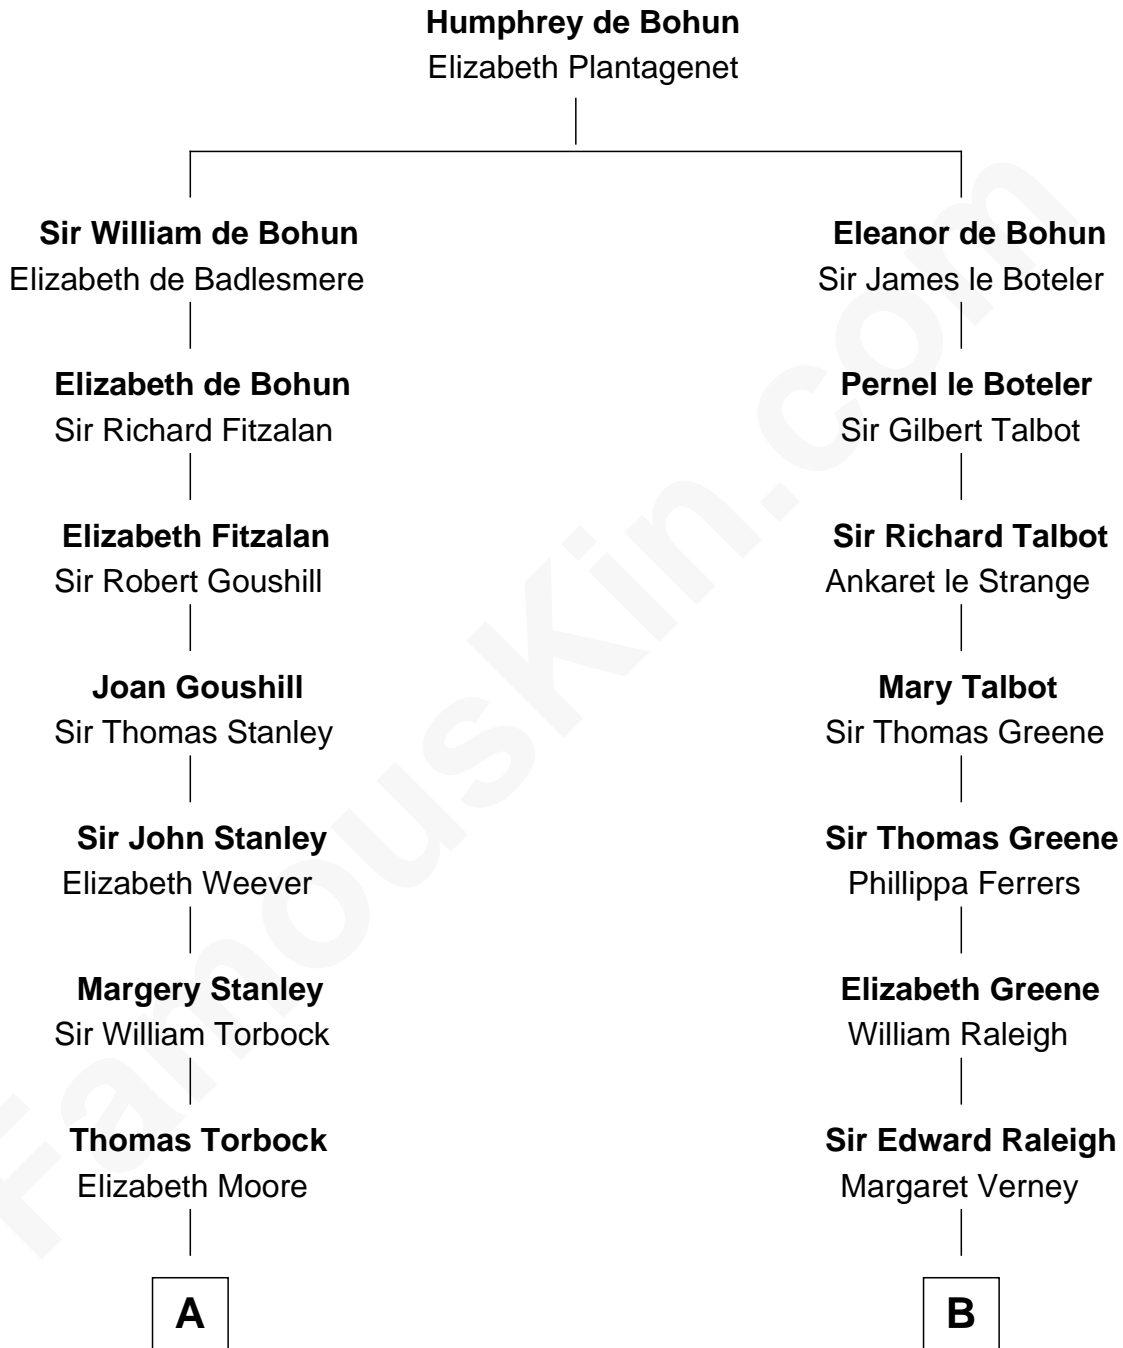

FamousKin.com

Relationship Chart of

Henry Lloyd

40th Governor of Maryland

17th cousin 1 time removed of

Joseph Wharton

Founder of the Wharton School of Business

C

Deborah Fisher

William Wharton

Joseph Wharton

Founder, Wharton School of Business

FamousKin.com