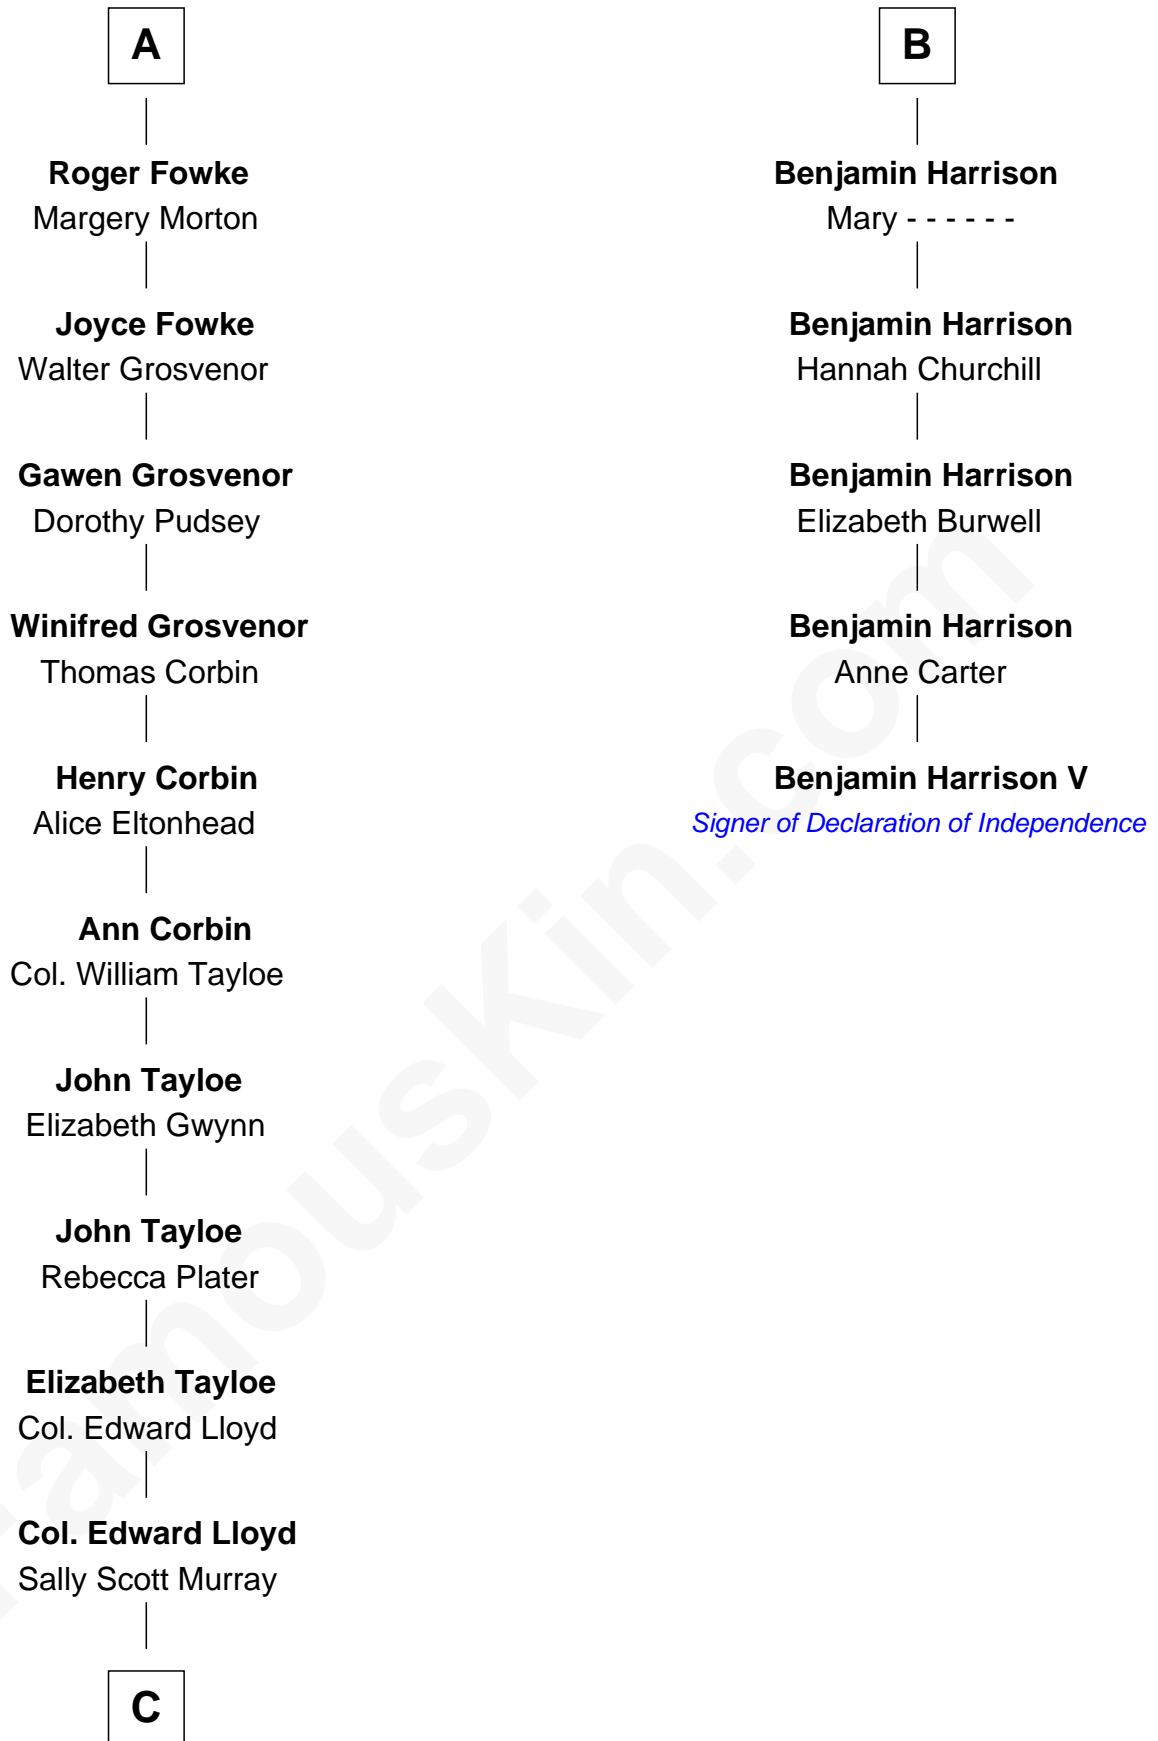

FamousKin.com

Relationship Chart of

Henry Lloyd

40th Governor of Maryland

11th cousin 7 times removed of

Benjamin Harrison V

Signer of the Declaration of Independence

C

—
Daniel Lloyd
Catherine Henry

—
Henry Lloyd
40th Governor of Maryland

FamousKin.com