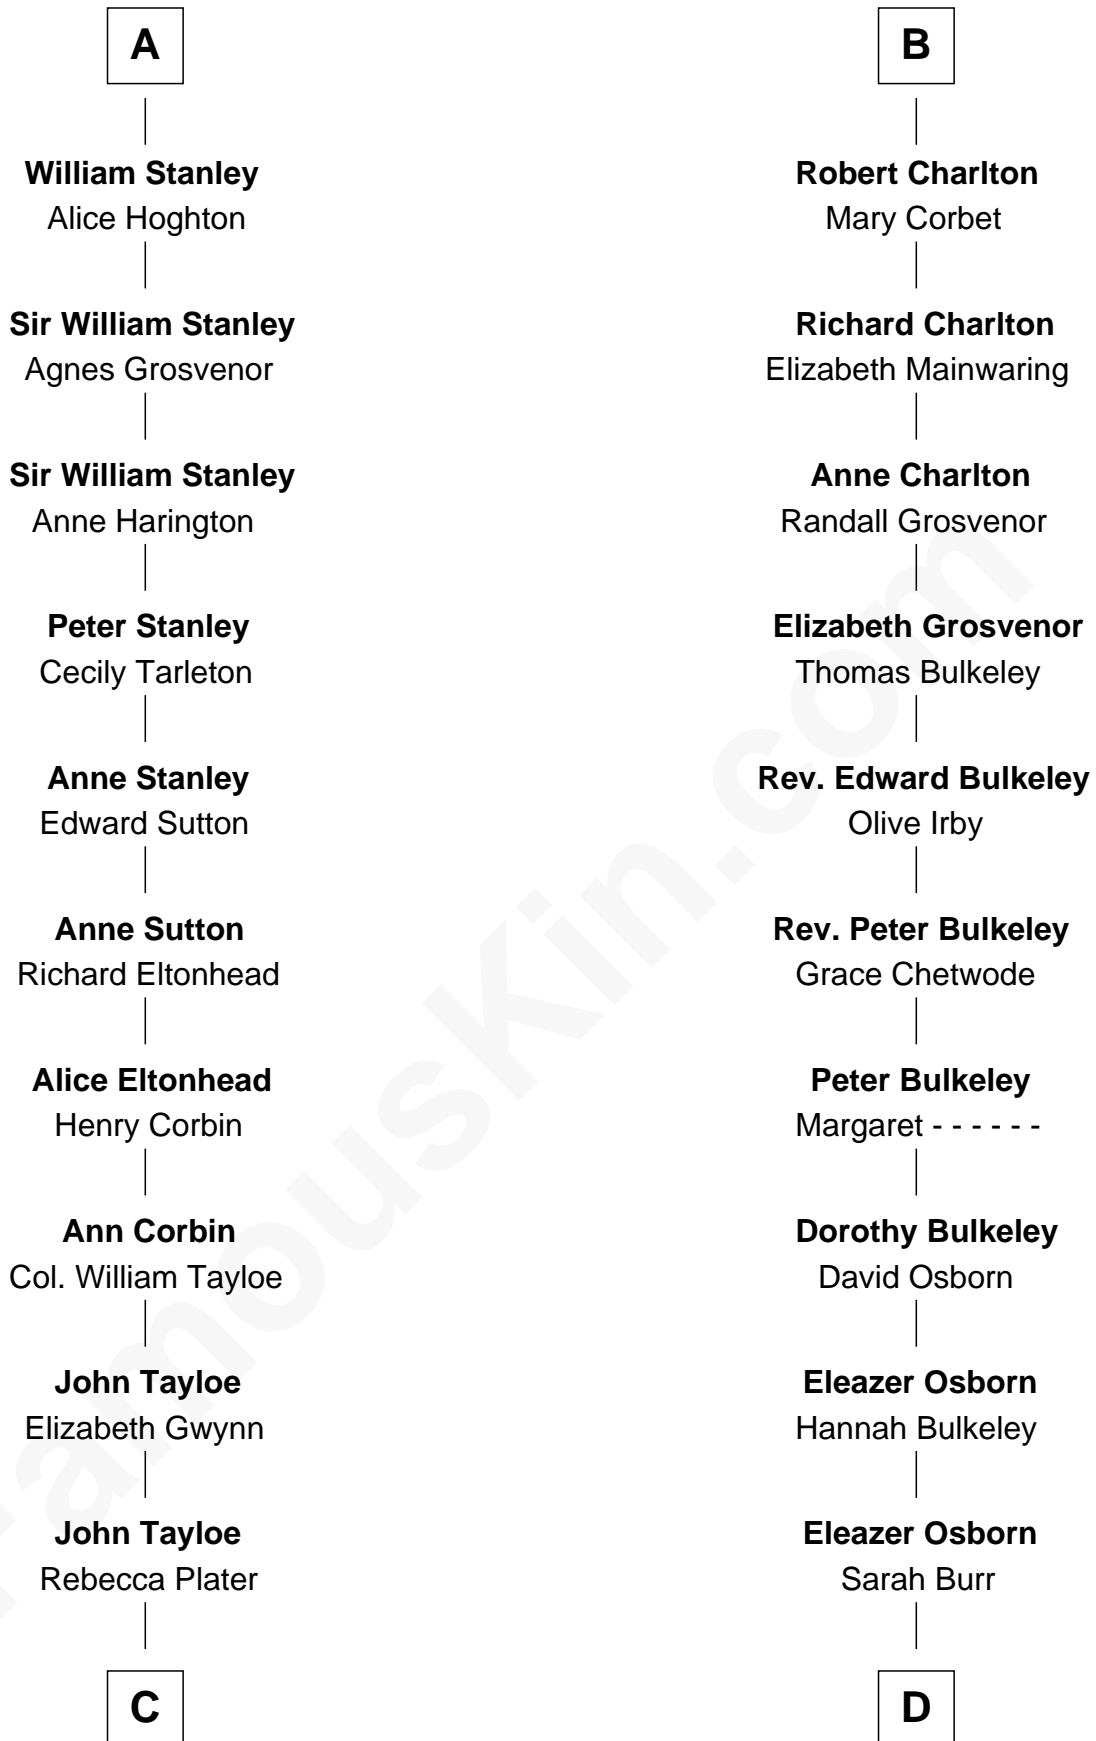

FamousKin.com Relationship Chart of

Henry Lloyd

40th Governor of Maryland

19th cousin 1 time removed of

Jay Gould

American Railroad "Robber Baron"

C

Elizabeth Tayloe
Col. Edward Lloyd

Col. Edward Lloyd
Sally Scott Murray

Daniel Lloyd
Catherine Henry

Henry Lloyd
40th Governor of Maryland

D

Anna Osborn
Abraham Gould

John Burr Gould
Mary More

Jay Gould
"Robber Baron"

FamousKin.com