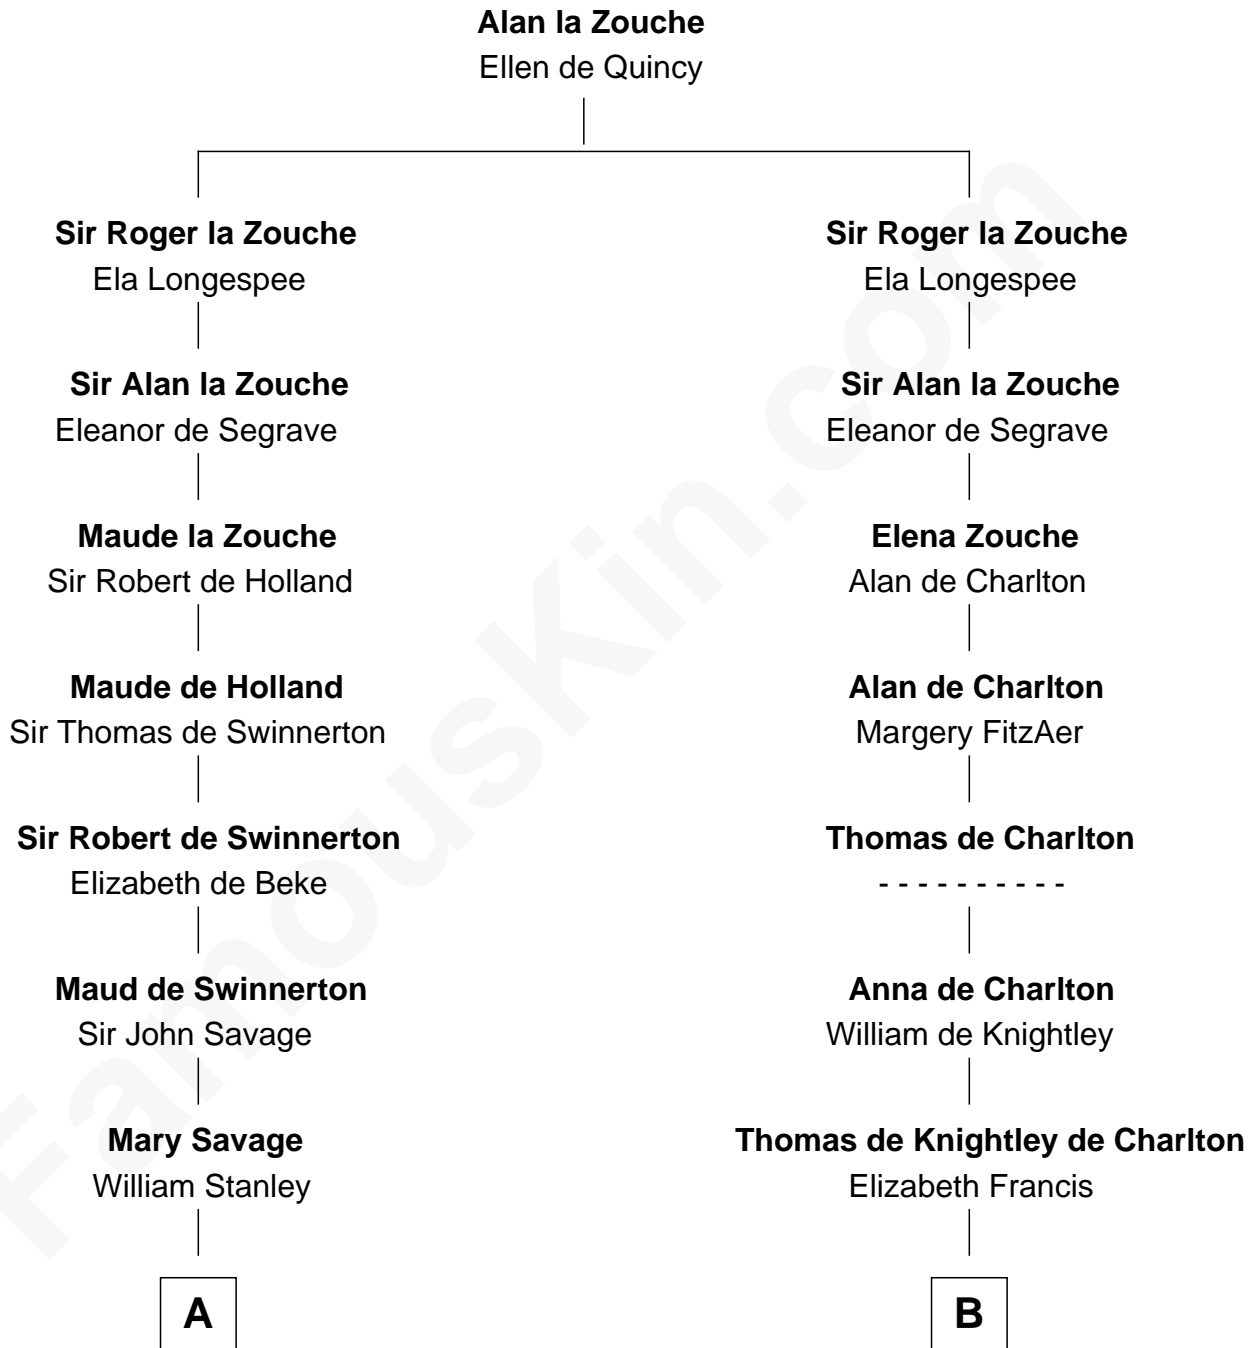

FamousKin.com Relationship Chart of

Henry Lloyd

40th Governor of Maryland

19th cousin 1 time removed of

Jay Gould

American Railroad "Robber Baron"

C

Elizabeth Tayloe
Col. Edward Lloyd

Col. Edward Lloyd
Sally Scott Murray

Daniel Lloyd
Catherine Henry

Henry Lloyd
40th Governor of Maryland

D

Anna Osborn
Abraham Gould

John Burr Gould
Mary More

Jay Gould
"Robber Baron"

FamousKin.com