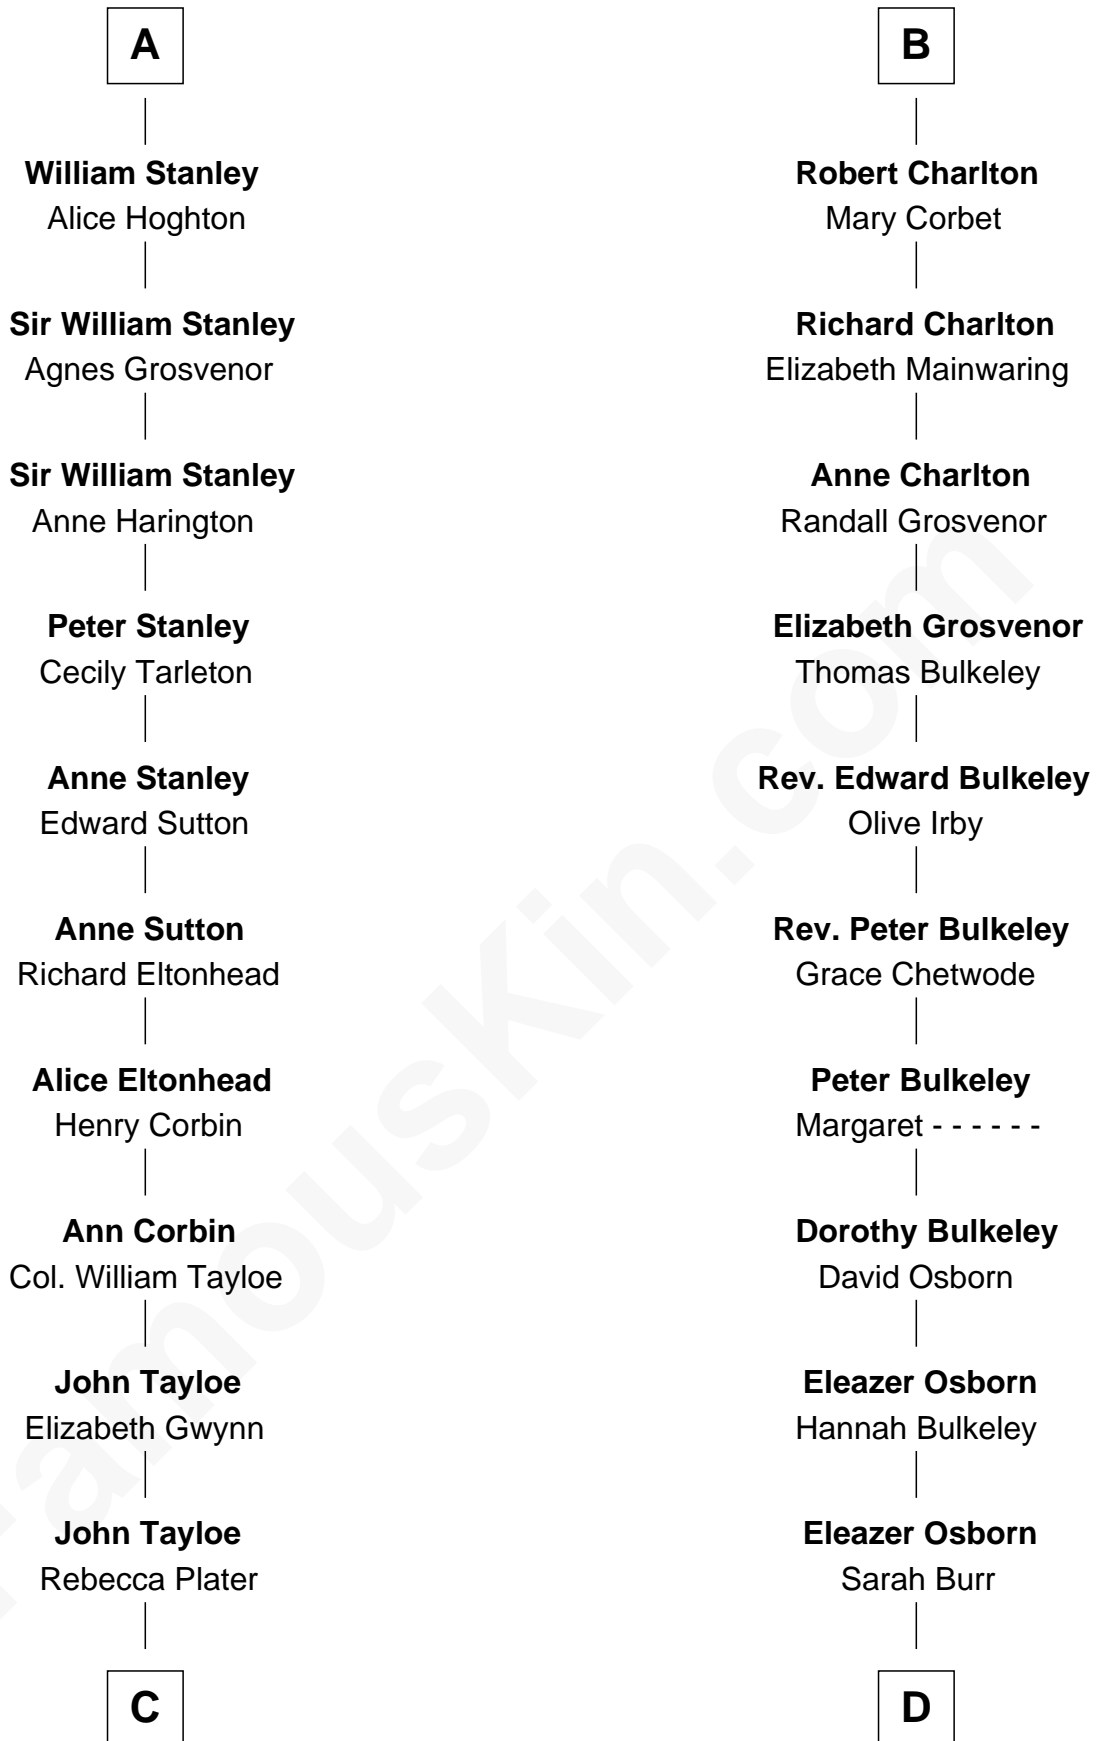

FamousKin.com Relationship Chart of

Henry Lloyd

40th Governor of Maryland

19th cousin 1 time removed of

Jay Gould

American Railroad "Robber Baron"

Stephen Longespee
Emmeline de Ridelisford

C

Elizabeth Tayloe
Col. Edward Lloyd

Col. Edward Lloyd
Sally Scott Murray

Daniel Lloyd
Catherine Henry

Henry Lloyd
40th Governor of Maryland

D

Anna Osborn
Abraham Gould

John Burr Gould
Mary More

Jay Gould
"Robber Baron"