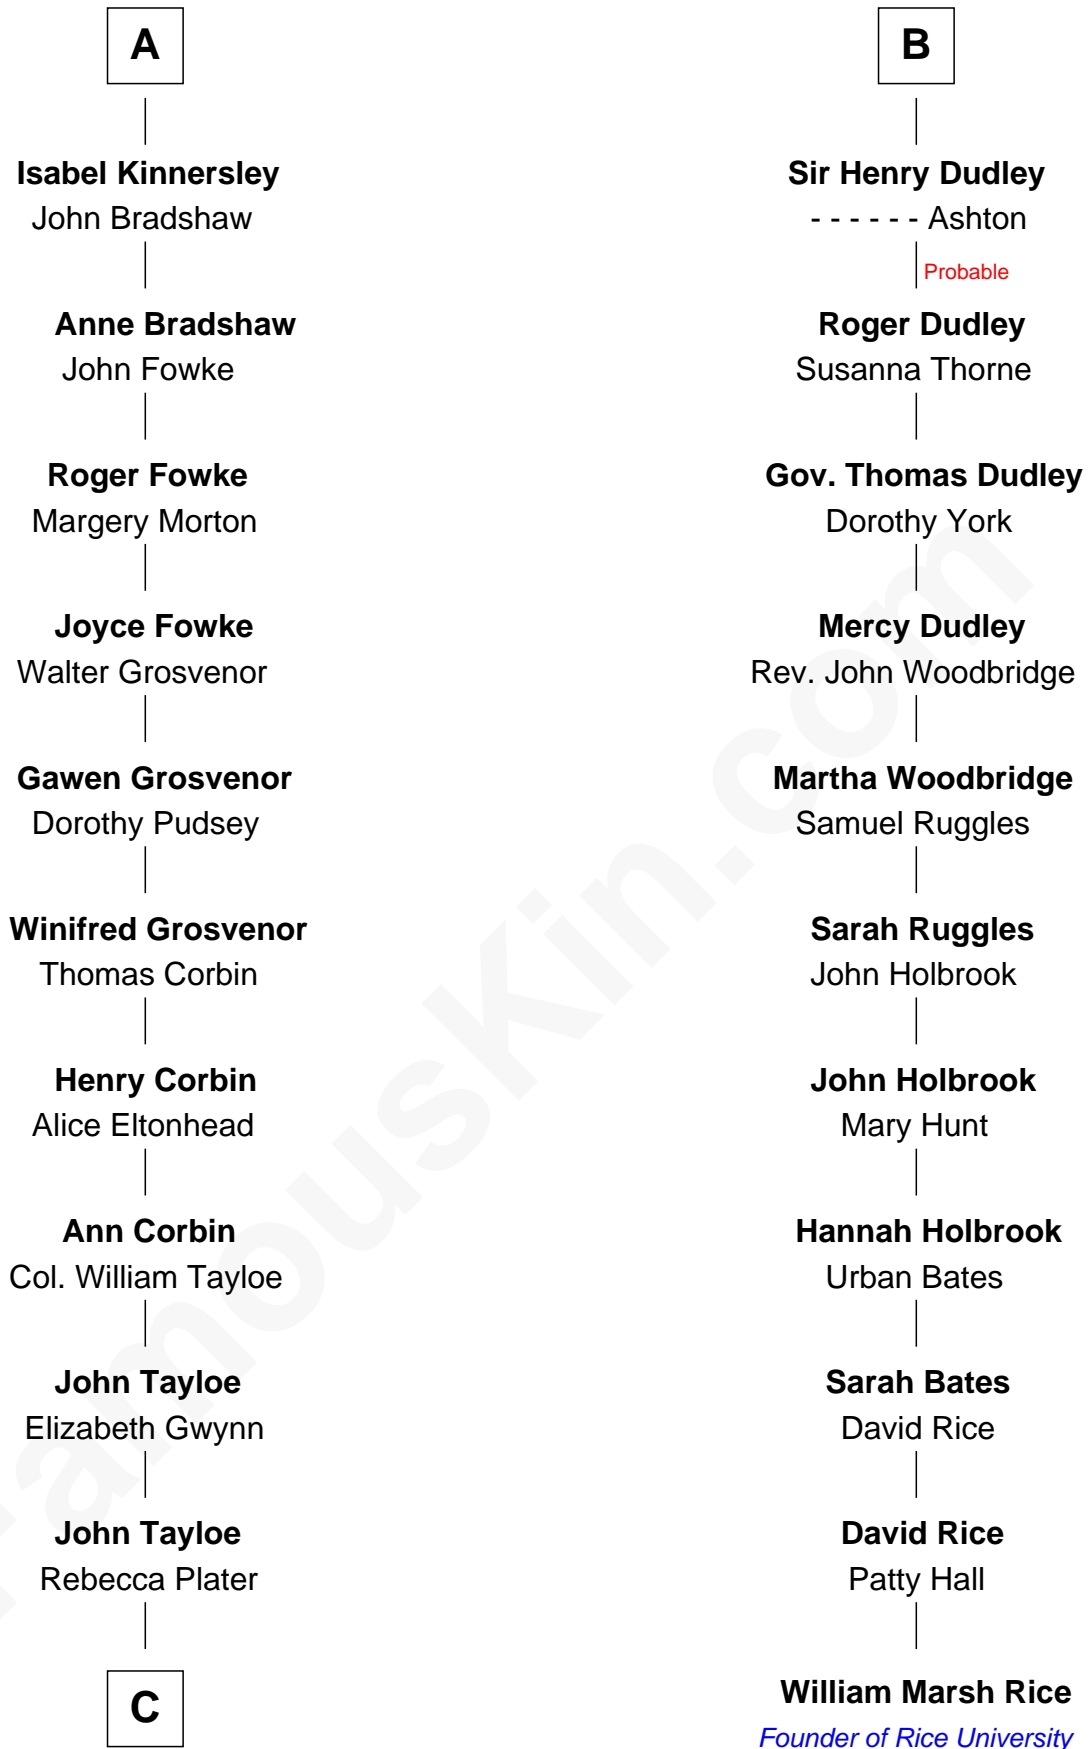

FamousKin.com

Relationship Chart of

Henry Lloyd

40th Governor of Maryland

17th cousin 3 times removed of

William Marsh Rice
 Founder of Rice University

C

—
Elizabeth Tayloe
Col. Edward Lloyd

—
Col. Edward Lloyd
Sally Scott Murray

—
Daniel Lloyd
Catherine Henry

—
Henry Lloyd
40th Governor of Maryland

FamousKin.com