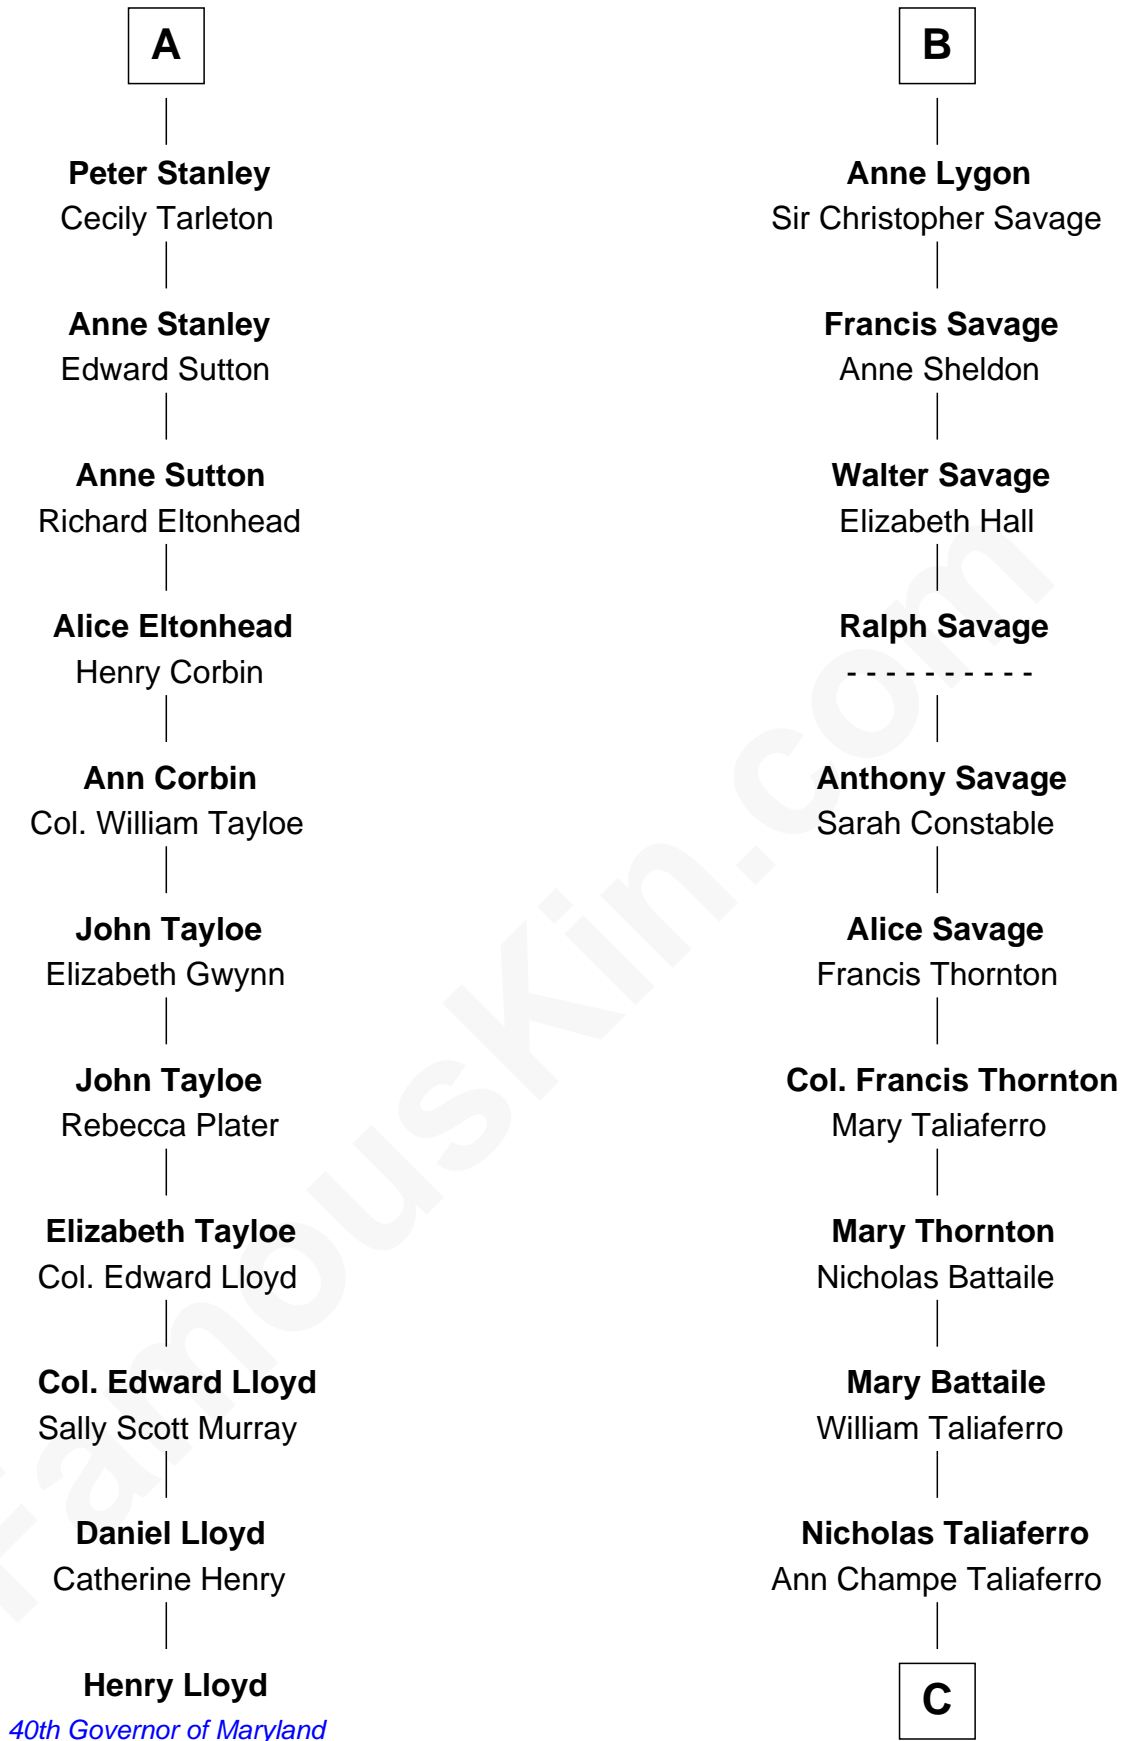

## Relationship Chart of

### Henry Lloyd

40th Governor of Maryland

17th cousin 3 times removed of

### General George C. Marshall

Author of "The Marshall Plan"

**C**

Matilda Battaile Taliaferro

Martin Marshall

William Champe Marshall

Susan Myers

George Catlett Marshall