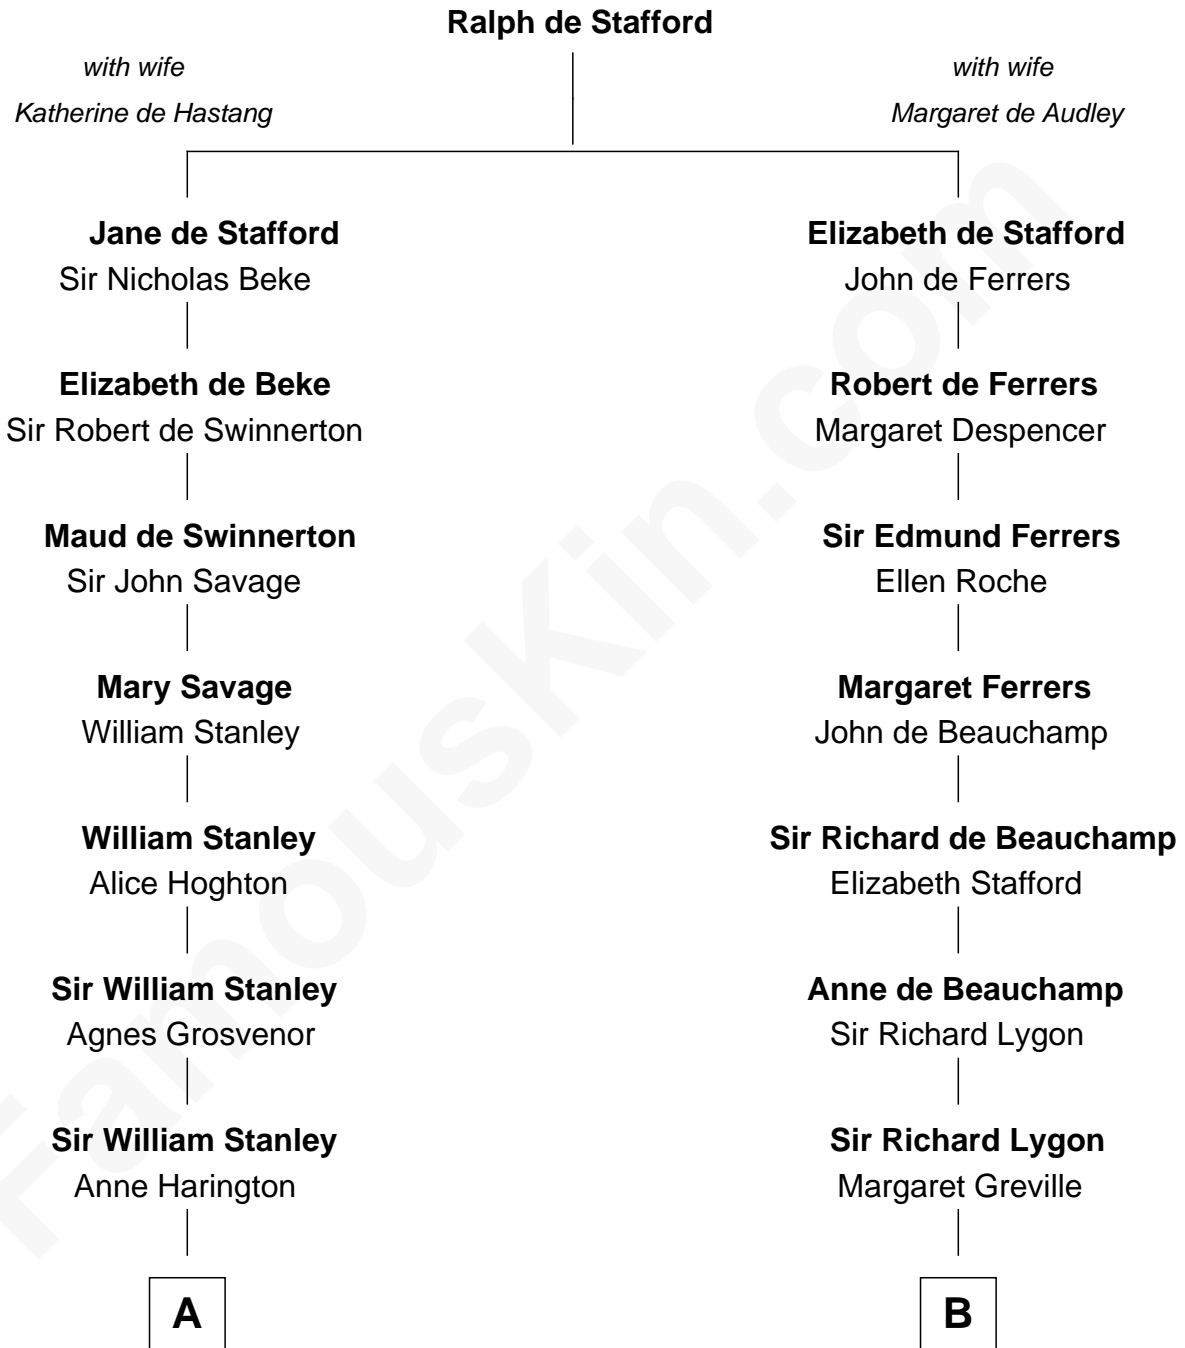

General George C. Marshall

Author of "The Marshall Plan"