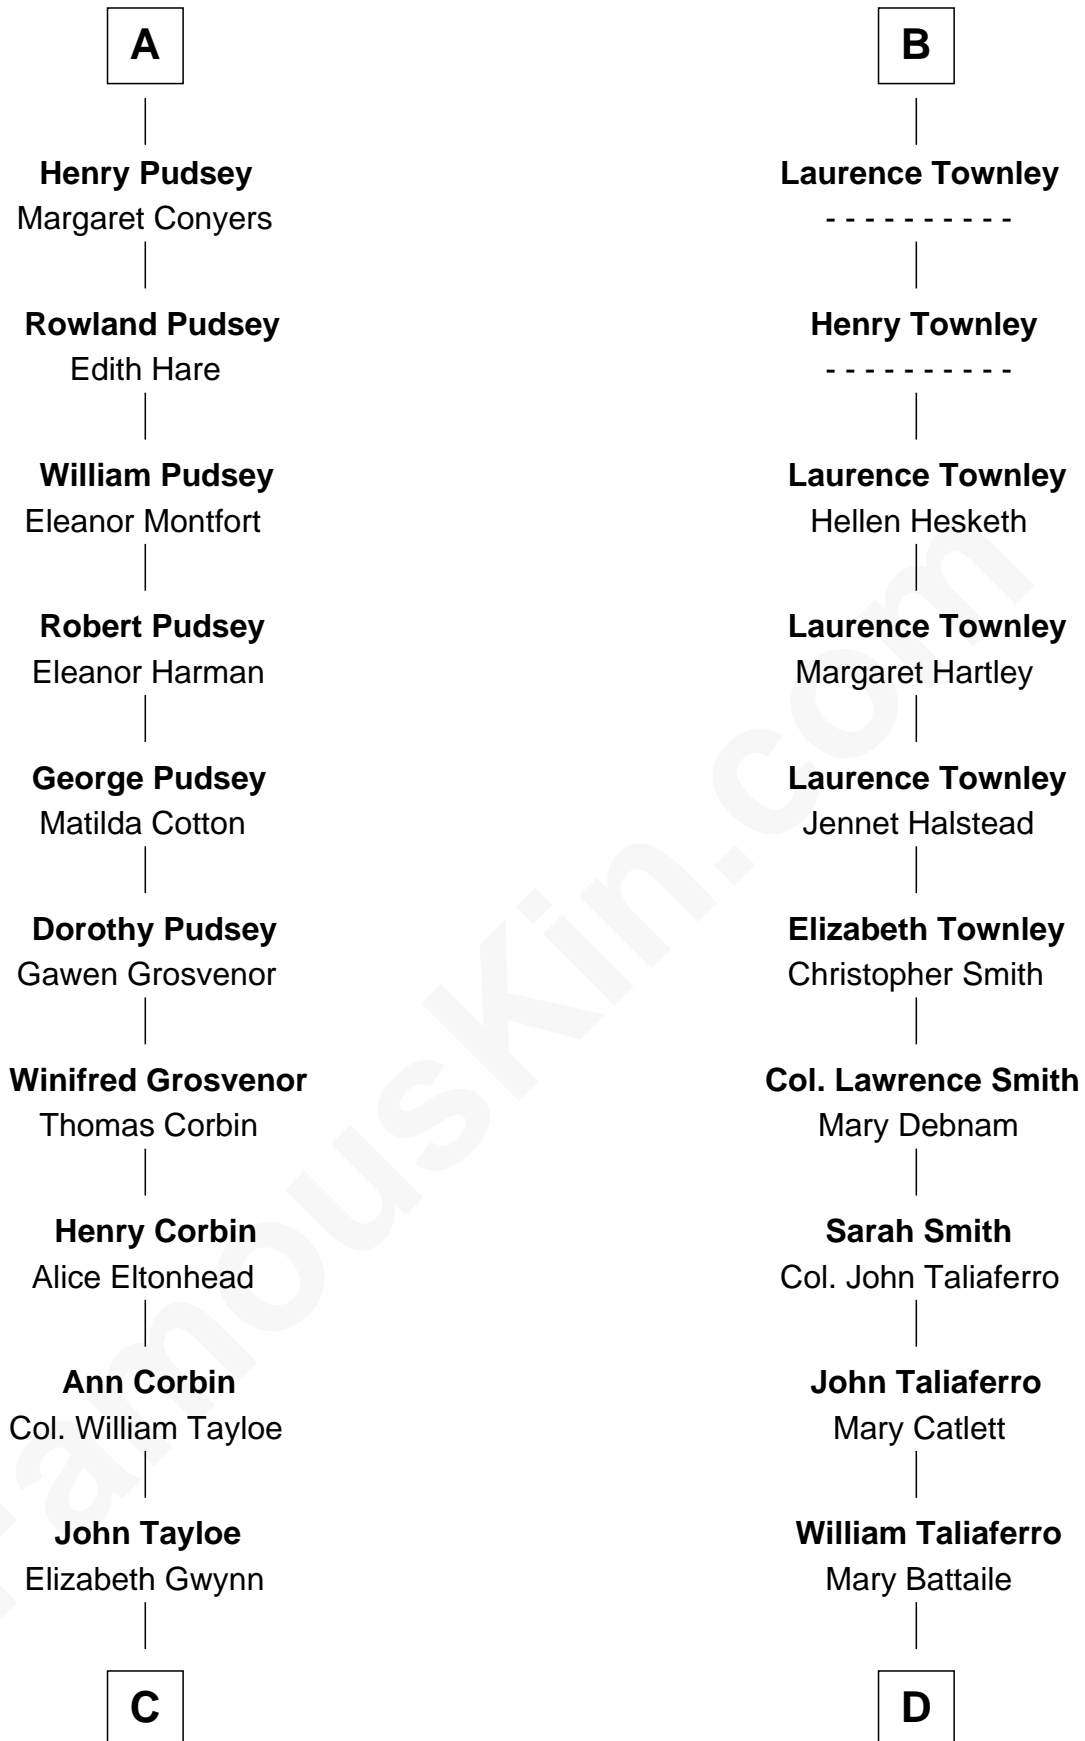

# FamousKin.com Relationship Chart of

**Henry Lloyd**

*40th Governor of Maryland*

21st cousin of

**General George C. Marshall**

*Author of "The Marshall Plan"*

**Sir William de Ros**

Eustache Fitz Ralph

**C**

**John Tayloe**  
Rebecca Plater

**Elizabeth Tayloe**  
Col. Edward Lloyd

**Col. Edward Lloyd**  
Sally Scott Murray

**Daniel Lloyd**  
Catherine Henry

**Henry Lloyd**  
*40th Governor of Maryland*

**D**

**Nicholas Taliaferro**  
Ann Champe Taliaferro

**Matilda Battaile Taliaferro**  
Martin Marshall

**William Champe Marshall**  
Susan Myers

**George Catlett Marshall**  
Laura Emily Bradford

**General George C. Marshall**  
*U.S. Army - World War II*