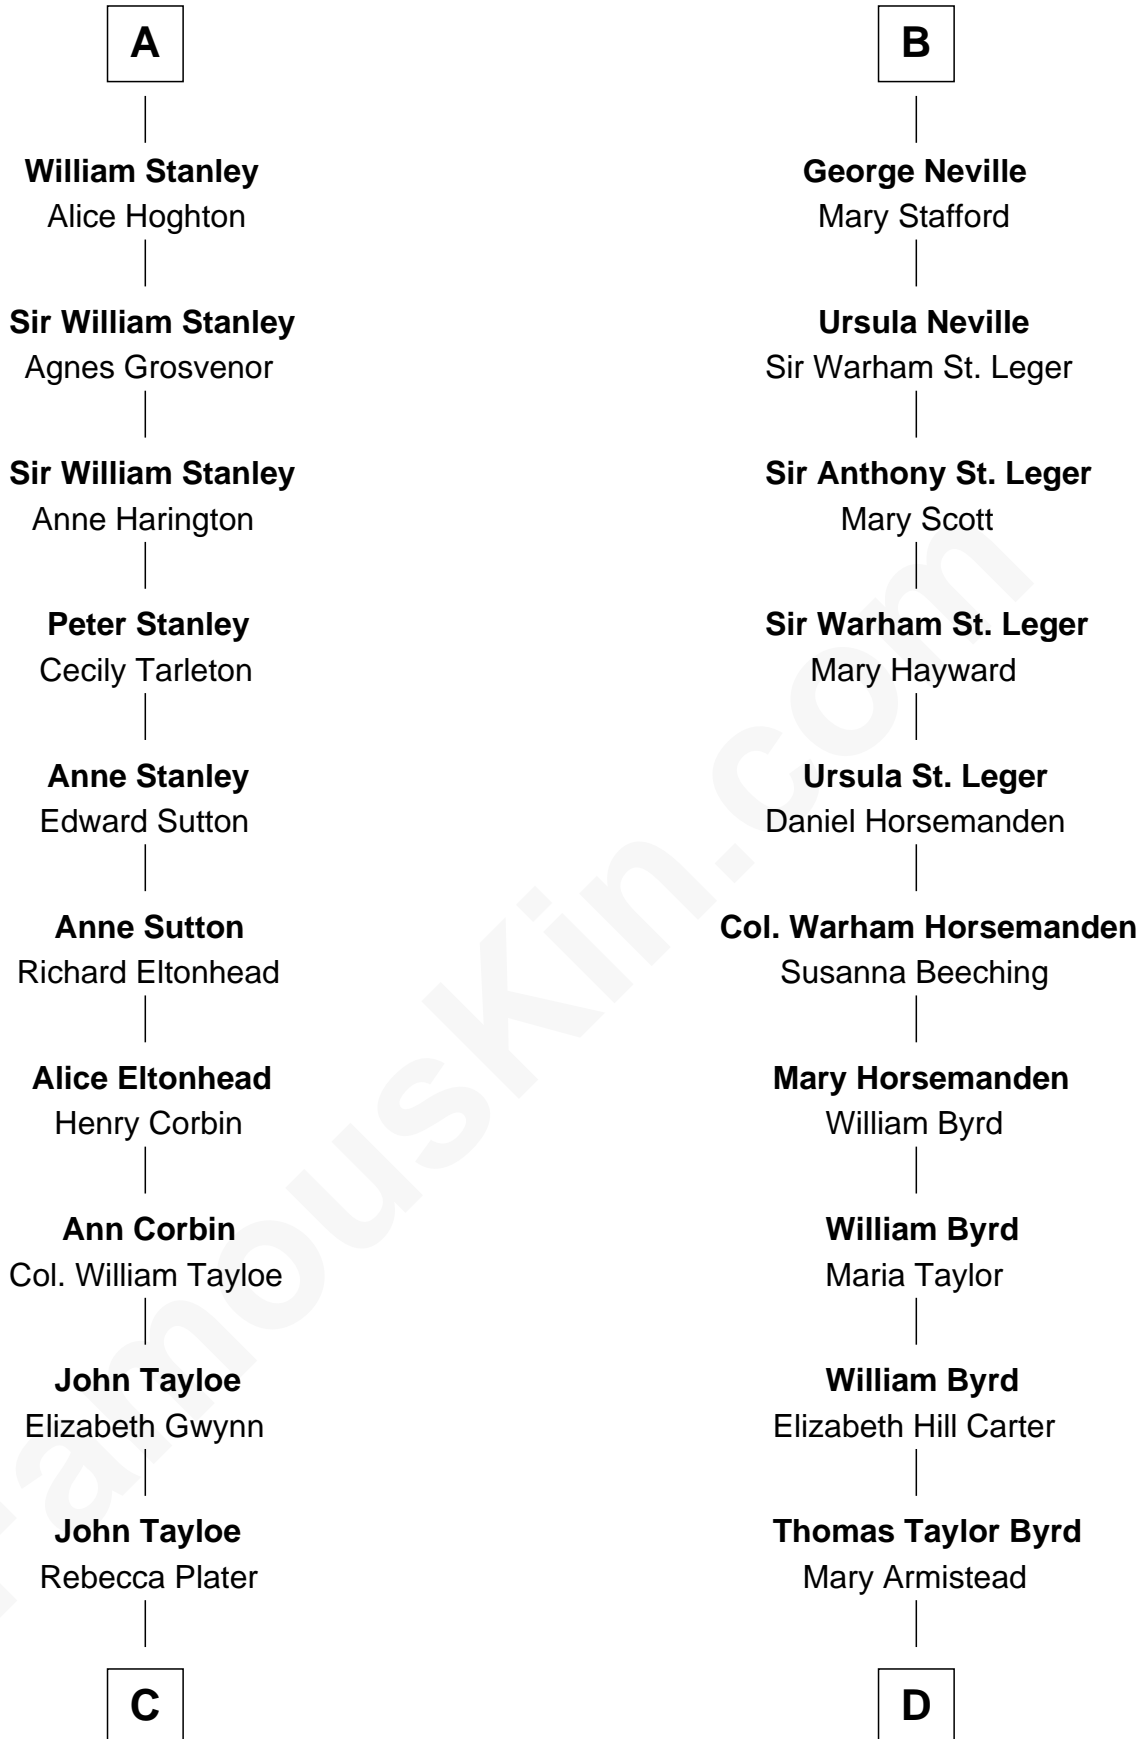

FamousKin.com Relationship Chart of

Henry Lloyd

40th Governor of Maryland

20th cousin of

Harry F. Byrd

50th Governor of Virginia

Alan la Zouche

Ellen de Quincy

C

Elizabeth Tayloe
Col. Edward Lloyd

Col. Edward Lloyd
Sally Scott Murray

Daniel Lloyd
Catherine Henry

Henry Lloyd
40th Governor of Maryland

D

Richard Evelyn Byrd
Anne Harrison

Col. William Byrd
Jane Meriwether Rivers