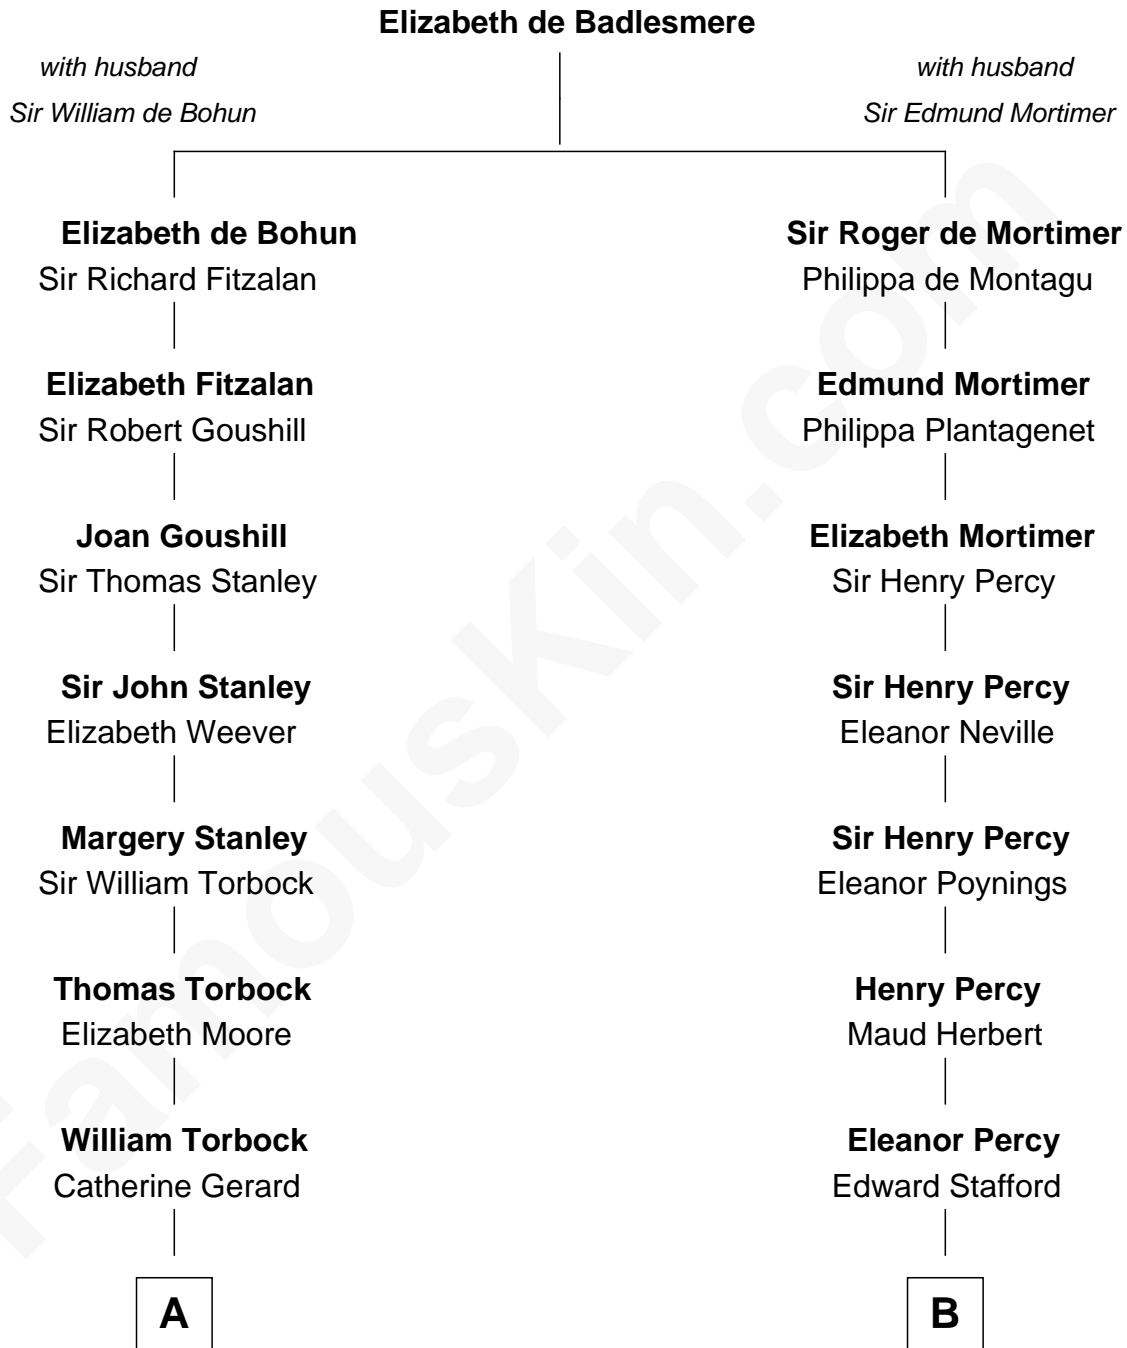

# FamousKin.com Relationship Chart of

**Henry Lloyd**

*40th Governor of Maryland*

16th cousin 4 times removed of

**Harry F. Byrd**

*50th Governor of Virginia*

**C**

**Richard Evelyn Byrd**

Anne Harrison

**Col. William Byrd**

Jane Meriwether Rivers

**Richard Evelyn Byrd**

Eleanor Bolling Flood

**Harry F. Byrd**

*50th Governor of Virginia*