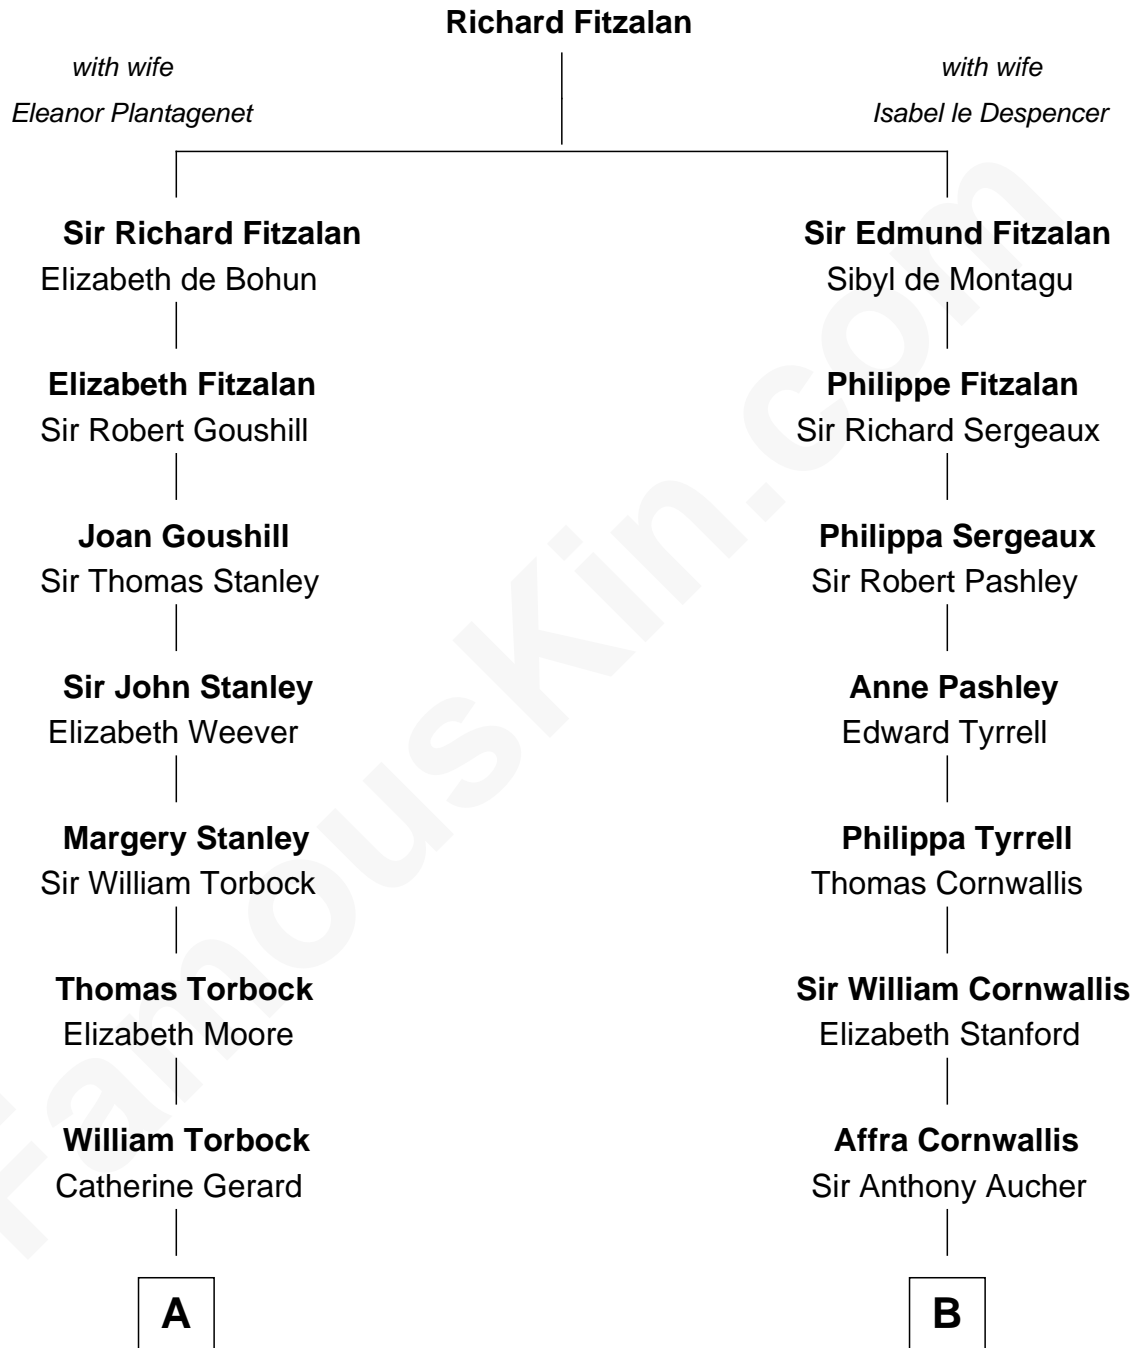

# FamousKin.com Relationship Chart of

**Henry Lloyd**

*40th Governor of Maryland*

16th cousin 5 times removed of

**Harry F. Byrd**

*50th Governor of Virginia*

**C**

**Eliza Bolling West**  
Dr. Joel Walker Flood

**Col. Henry De La Warr Flood**  
Mary Elizabeth Trent

**Joel Walker Flood**  
Ella Faulkner

**Eleanor Bolling Flood**  
Richard Evelyn Byrd

**Harry F. Byrd**  
*50th Governor of Virginia*

FamousKin.com