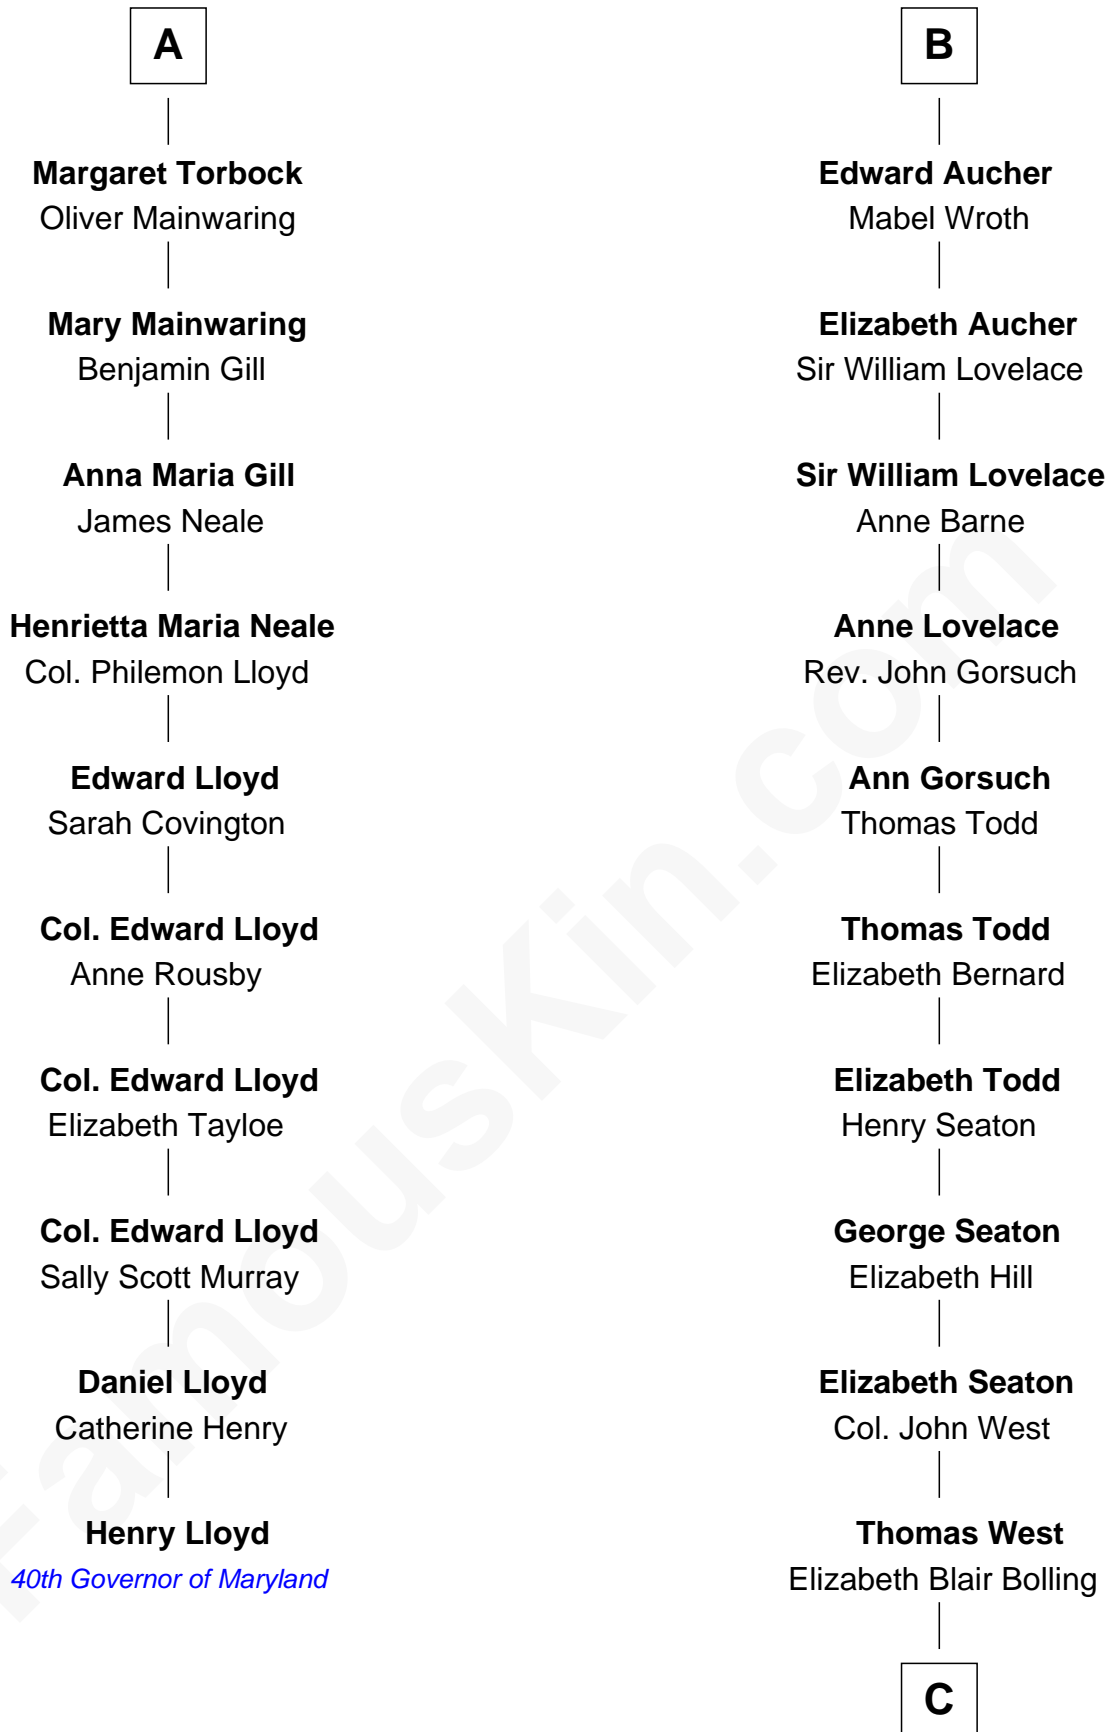

# FamousKin.com Relationship Chart of

**Henry Lloyd**

*40th Governor of Maryland*

16th cousin 5 times removed of

**Harry F. Byrd**

*50th Governor of Virginia*

**C**

**Eliza Bolling West**  
Dr. Joel Walker Flood

**Col. Henry De La Warr Flood**  
Mary Elizabeth Trent

**Joel Walker Flood**  
Ella Faulkner

**Eleanor Bolling Flood**  
Richard Evelyn Byrd

**Harry F. Byrd**  
*50th Governor of Virginia*

FamousKin.com