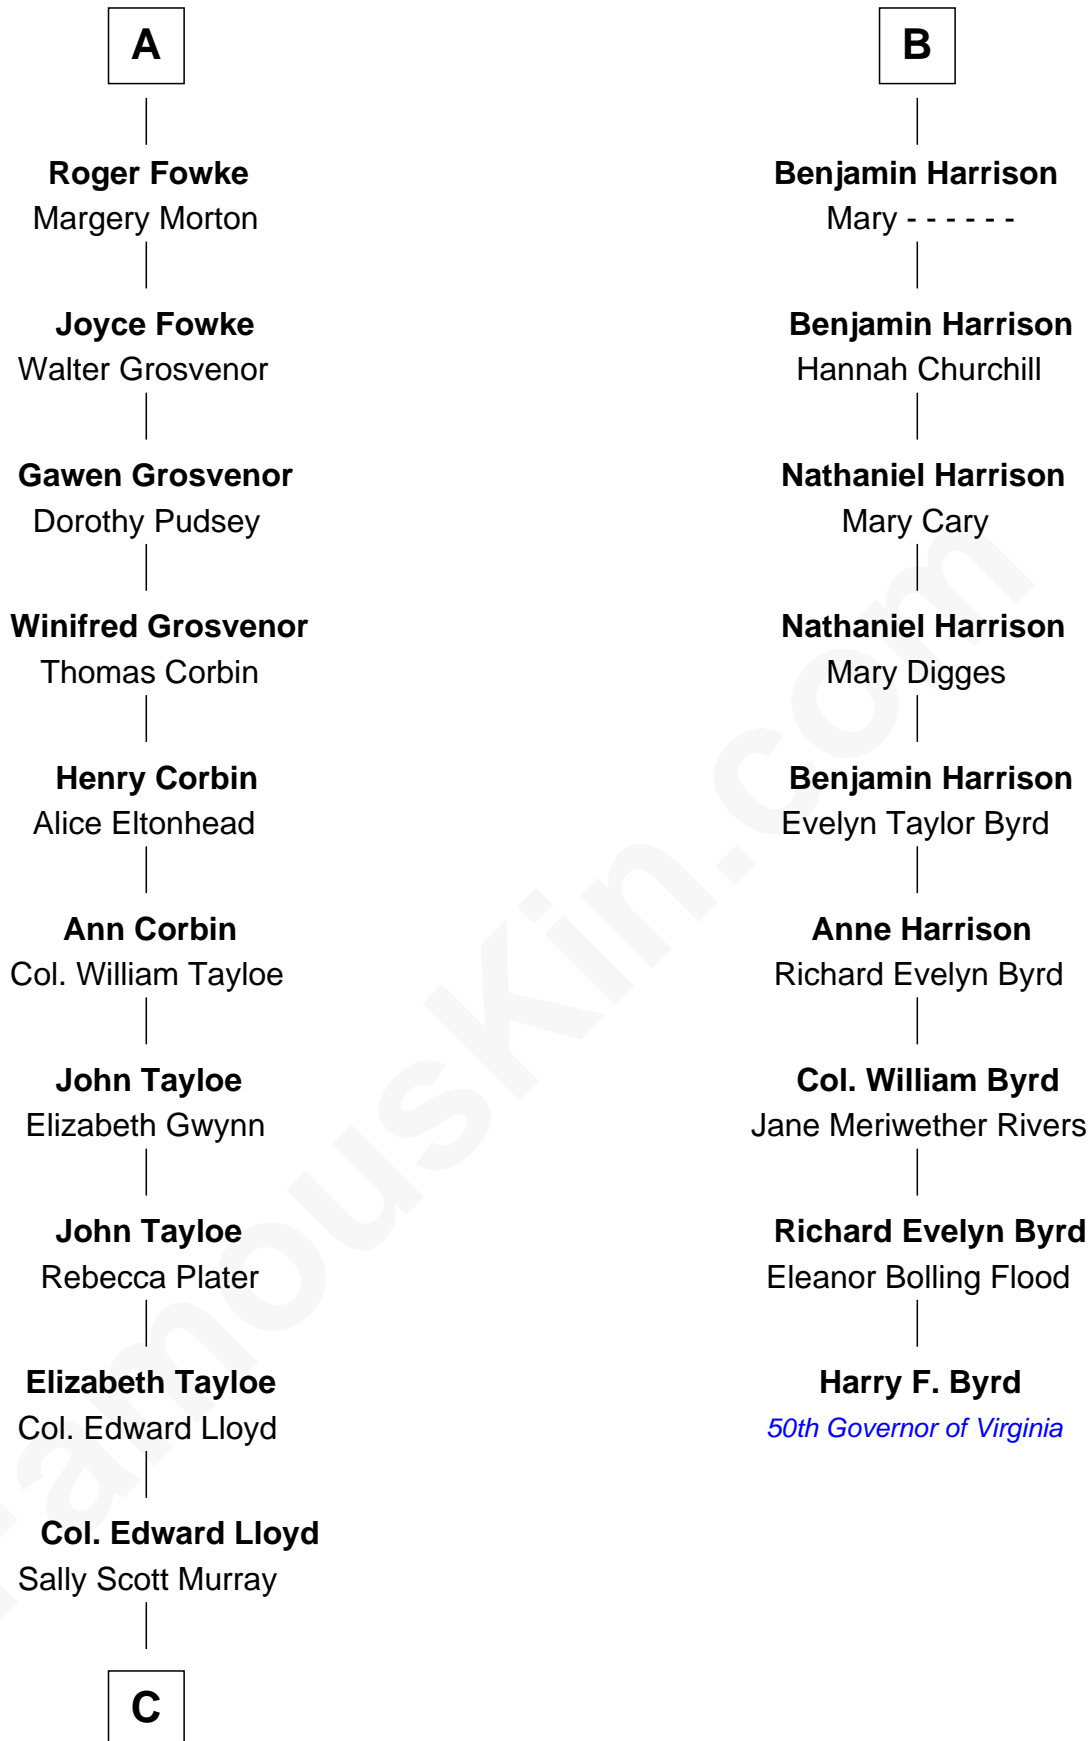

### Henry Lloyd

40th Governor of Maryland

15th cousin 3 times removed of

**Margaret Aston**  
John Kinnersley

**Isabel Kinnersley**  
John Bradshaw

**Anne Bradshaw**  
John Fowke

**A**

**John le Scrope**

Elizabeth Chaworth

**Elizabeth le Scrope**  
Sir Henry le Scrope

**Margaret Scrope**  
John Bernard

**John Bernard**  
Margaret Daundelyn

**John Bernard**  
Cecily Muscote

**Francis Bernard**  
Alice Hazlewood

**Elizabeth Bernard**  
Thomas Harrison

Probable

**B**

**C**

—  
**Daniel Lloyd**  
Catherine Henry

—  
**Henry Lloyd**  
*40th Governor of Maryland*

FamousKin.com