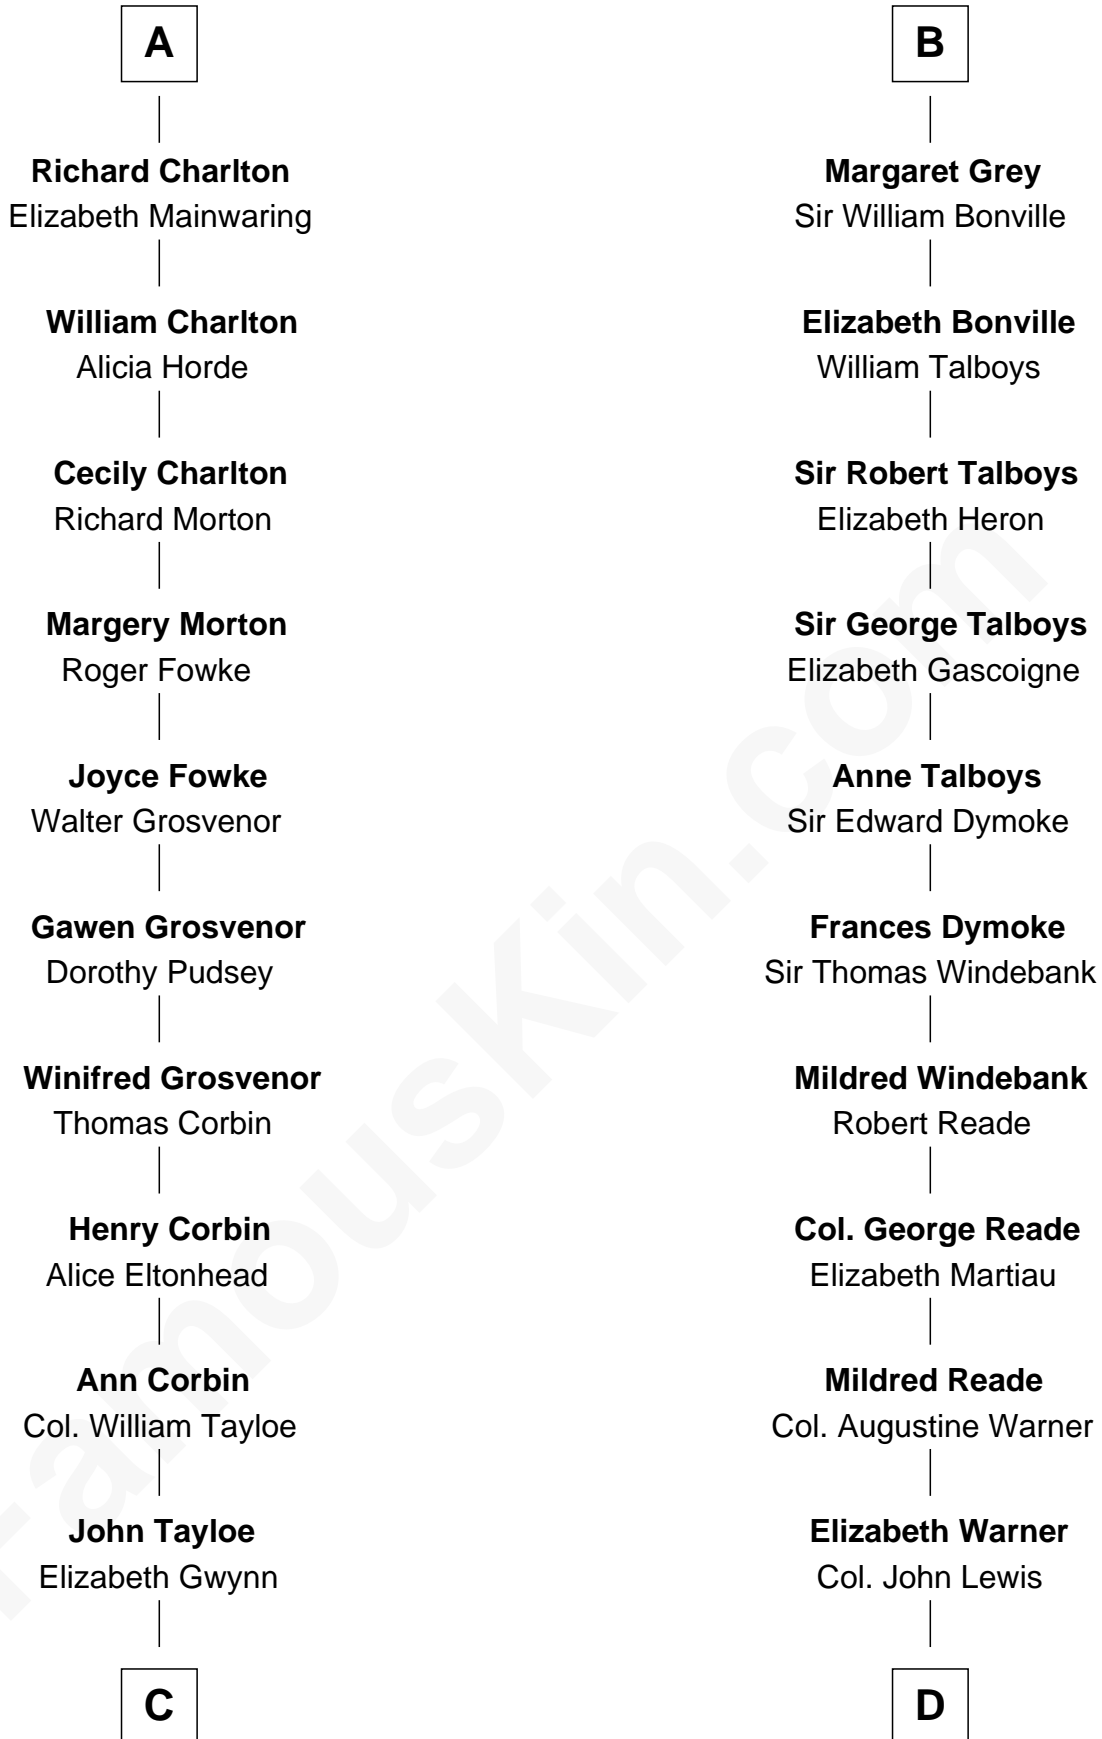

FamousKin.com

Relationship Chart of

Henry Lloyd

40th Governor of Maryland

19th cousin 2 times removed of

Meriwether Lewis

Lewis and Clark Expedition

William d'Aubenev

Mabel of Chester

C

John Tayloe
Rebecca Plater

Elizabeth Tayloe
Col. Edward Lloyd

Col. Edward Lloyd
Sally Scott Murray

Daniel Lloyd
Catherine Henry

Henry Lloyd
40th Governor of Maryland

D

Col. Robert Lewis
Jane Meriwether

William Lewis
Lucy Meriwether

Meriwether Lewis
Lewis and Clark Expedition

FamousKin.com