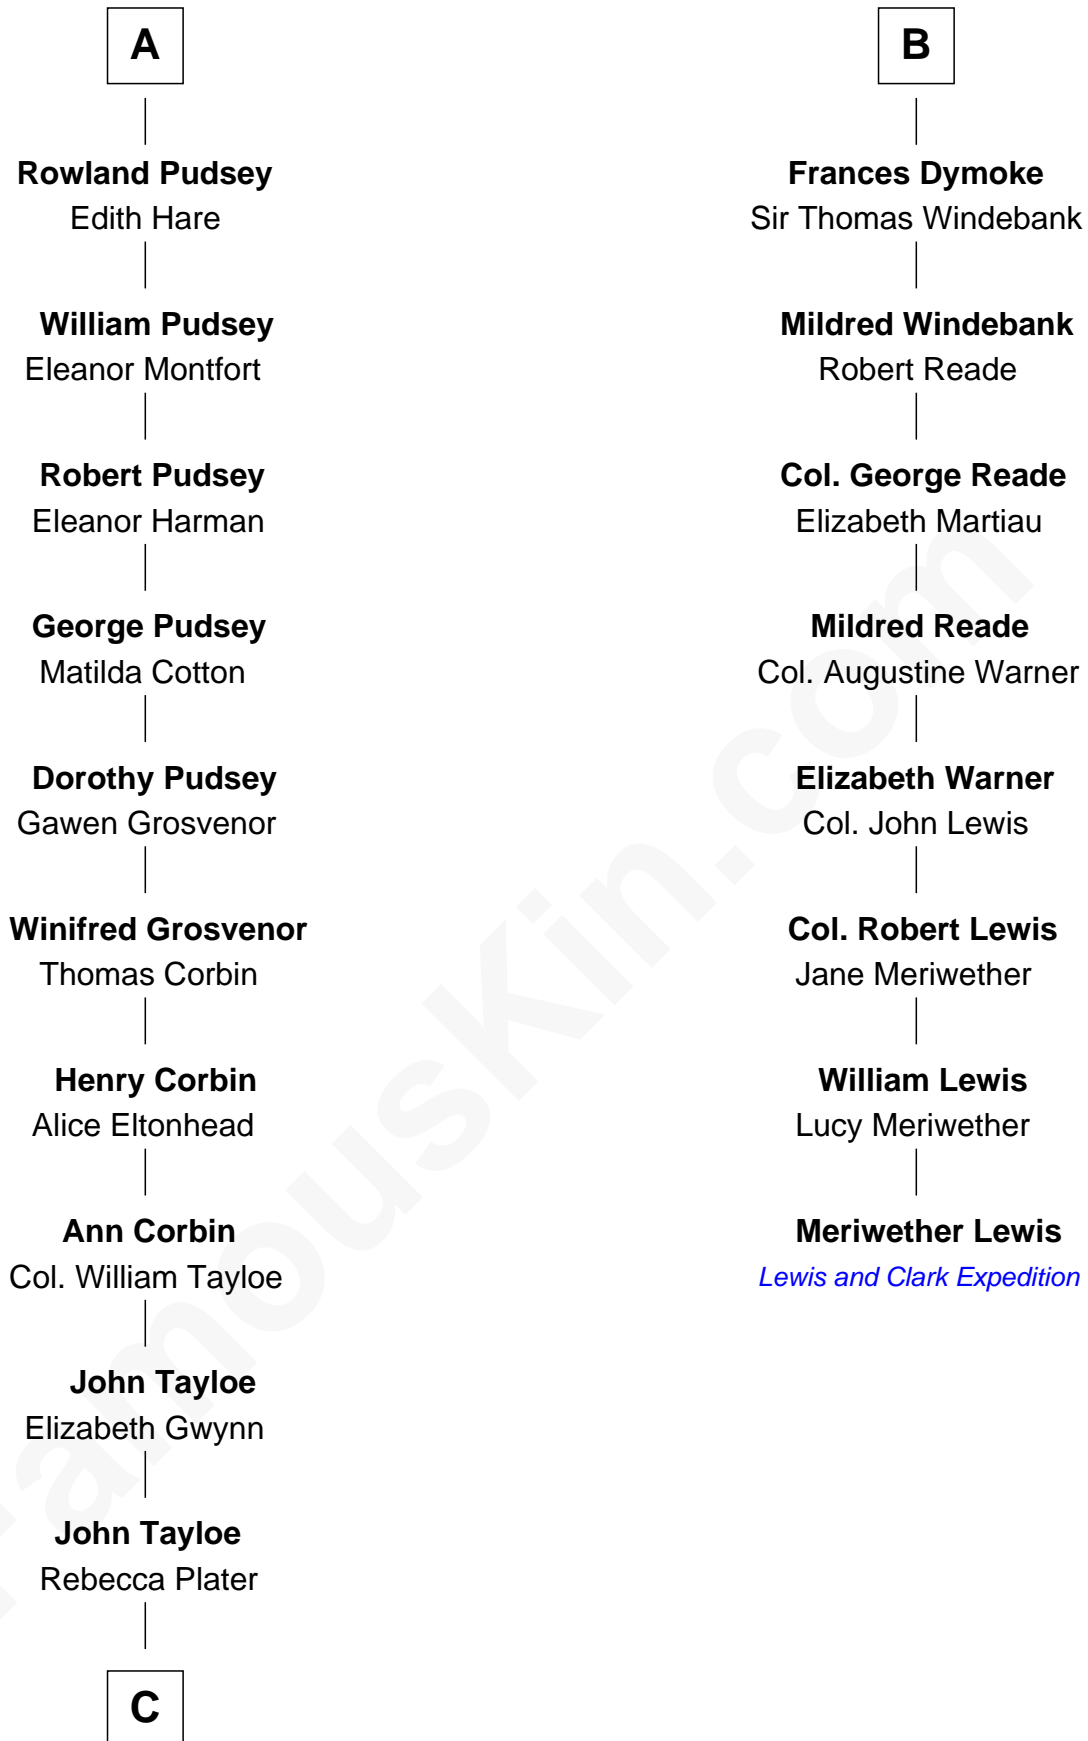

FamousKin.com

Relationship Chart of

Henry Lloyd

40th Governor of Maryland

14th cousin 6 times removed of

Meriwether Lewis

Lewis and Clark Expedition

Sir Geoffrey le Scrope

Ivetta de Ros

C

Elizabeth Tayloe
Col. Edward Lloyd

Col. Edward Lloyd
Sally Scott Murray

Daniel Lloyd
Catherine Henry

Henry Lloyd
40th Governor of Maryland

FamousKin.com