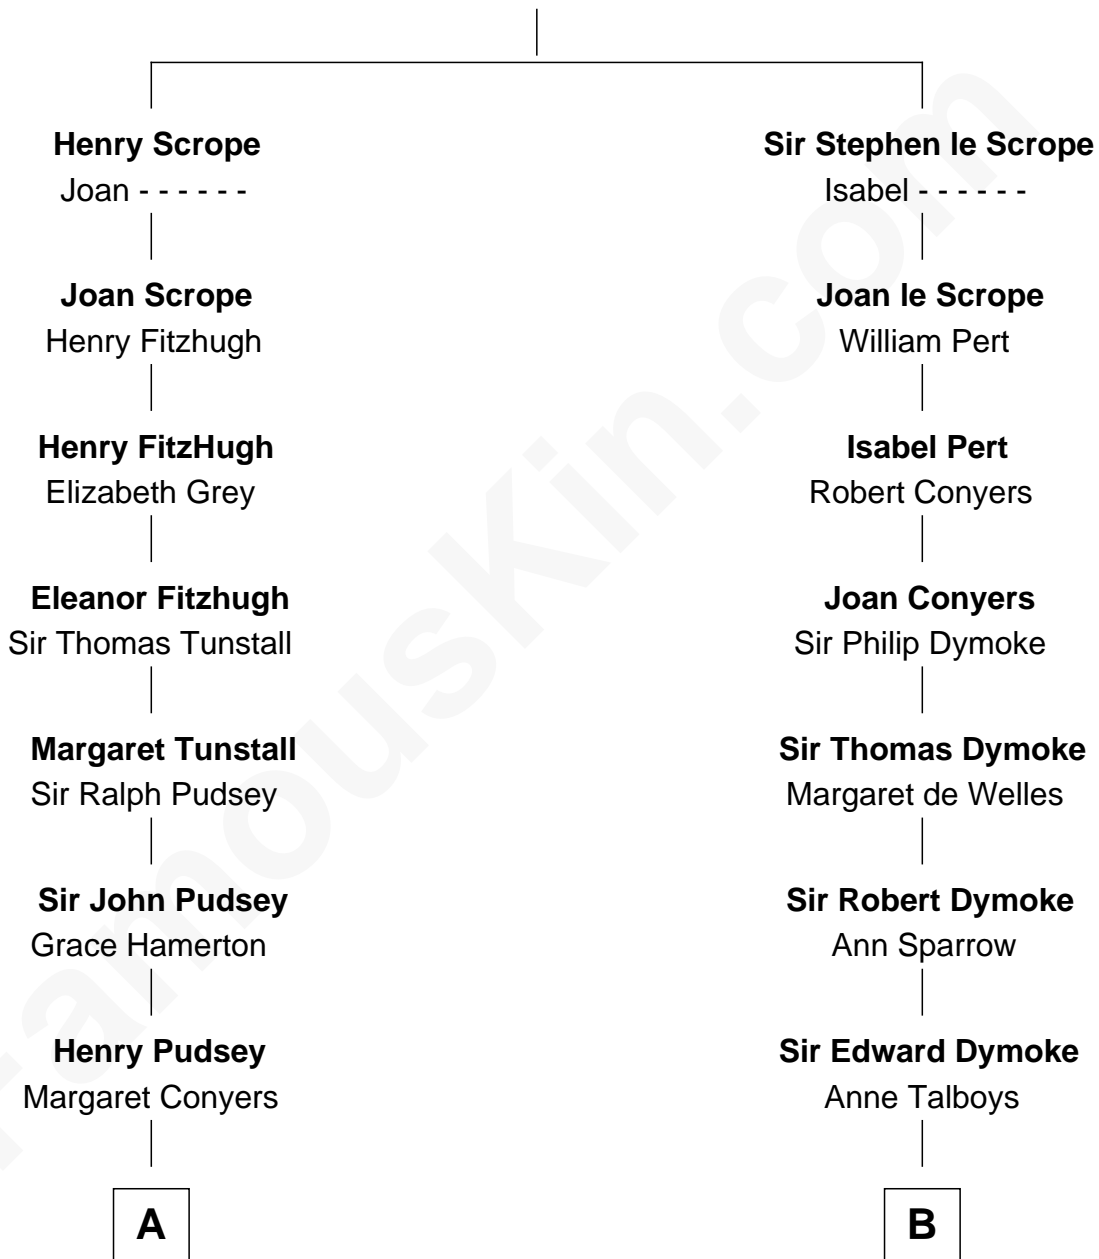

FamousKin.com

Relationship Chart of

Henry Lloyd

40th Governor of Maryland

14th cousin 6 times removed of

Meriwether Lewis

Lewis and Clark Expedition

Sir Geoffrey le Scrope

Ivetta de Ros

C

Elizabeth Tayloe
Col. Edward Lloyd

Col. Edward Lloyd
Sally Scott Murray

Daniel Lloyd
Catherine Henry

Henry Lloyd
40th Governor of Maryland

FamousKin.com