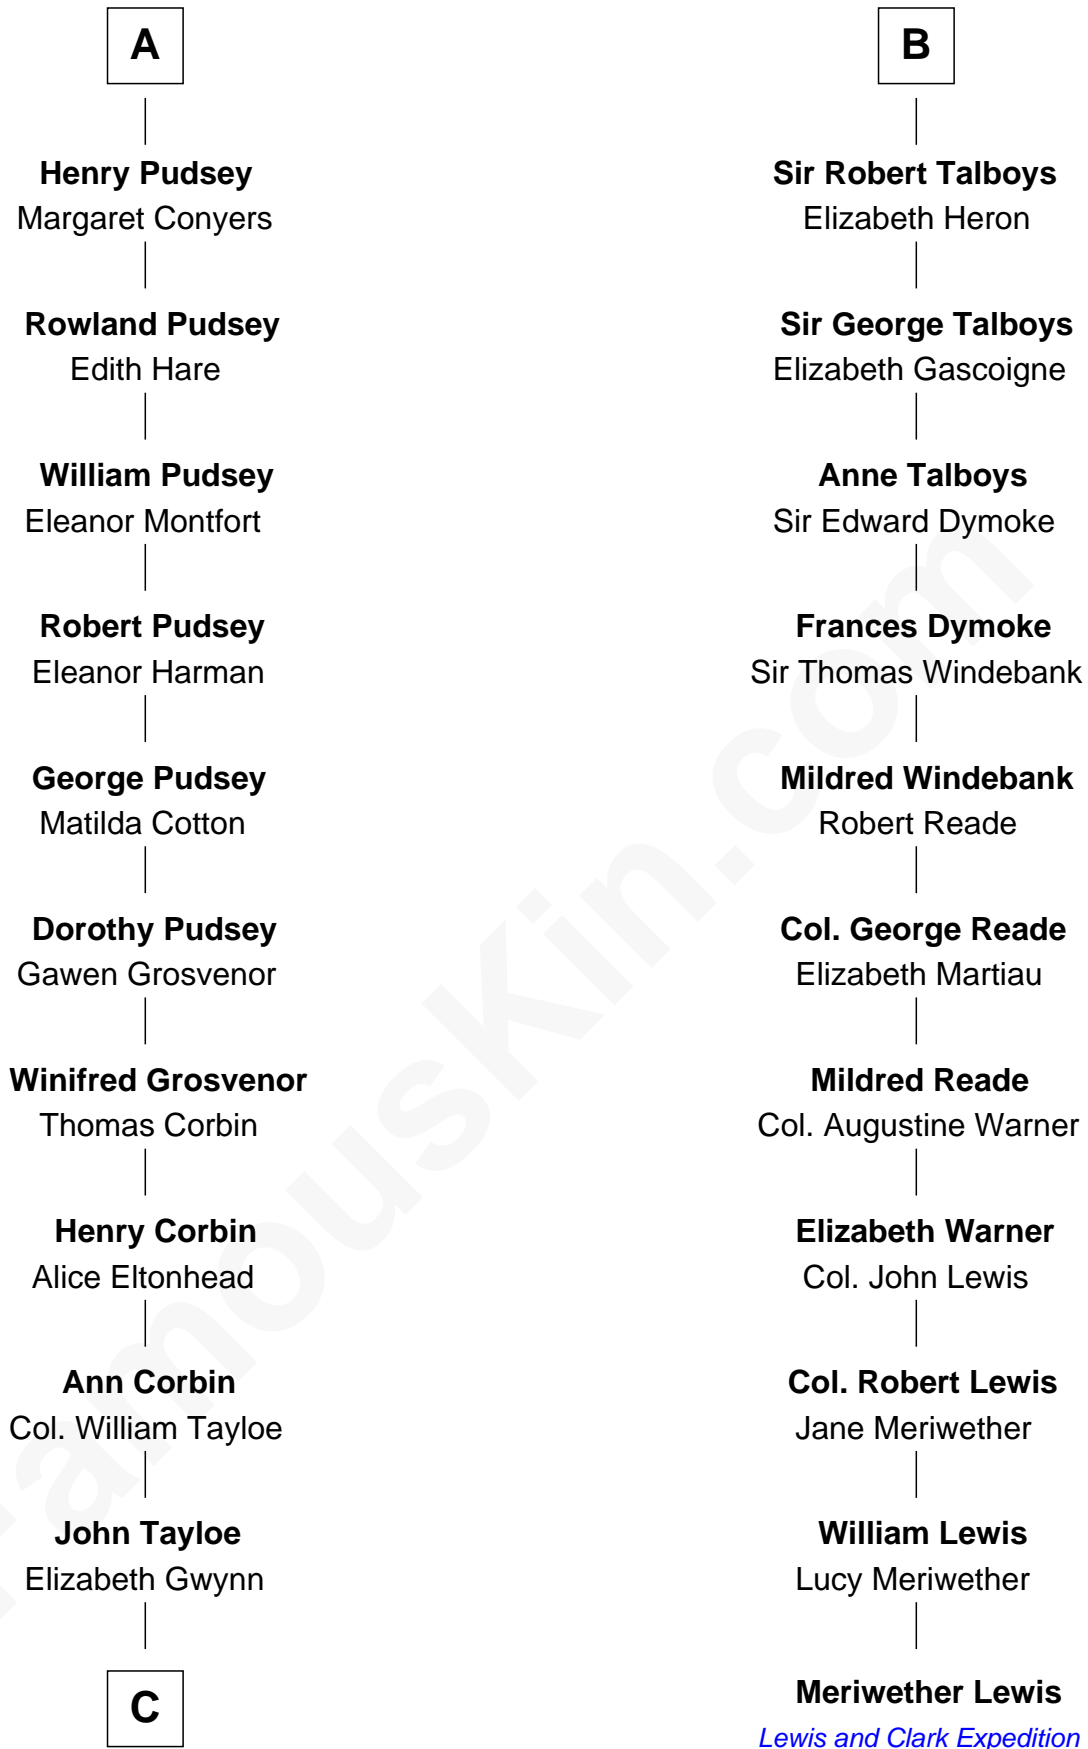

## Relationship Chart of

### Henry Lloyd

40th Governor of Maryland

17th cousin 4 times removed of

**Meriwether Lewis**

Lewis and Clark Expedition

**C**

—  
**John Tayloe**  
Rebecca Plater

—  
**Elizabeth Tayloe**  
Col. Edward Lloyd

—  
**Col. Edward Lloyd**  
Sally Scott Murray

—  
**Daniel Lloyd**  
Catherine Henry

—  
**Henry Lloyd**  
*40th Governor of Maryland*

FamousKin.com