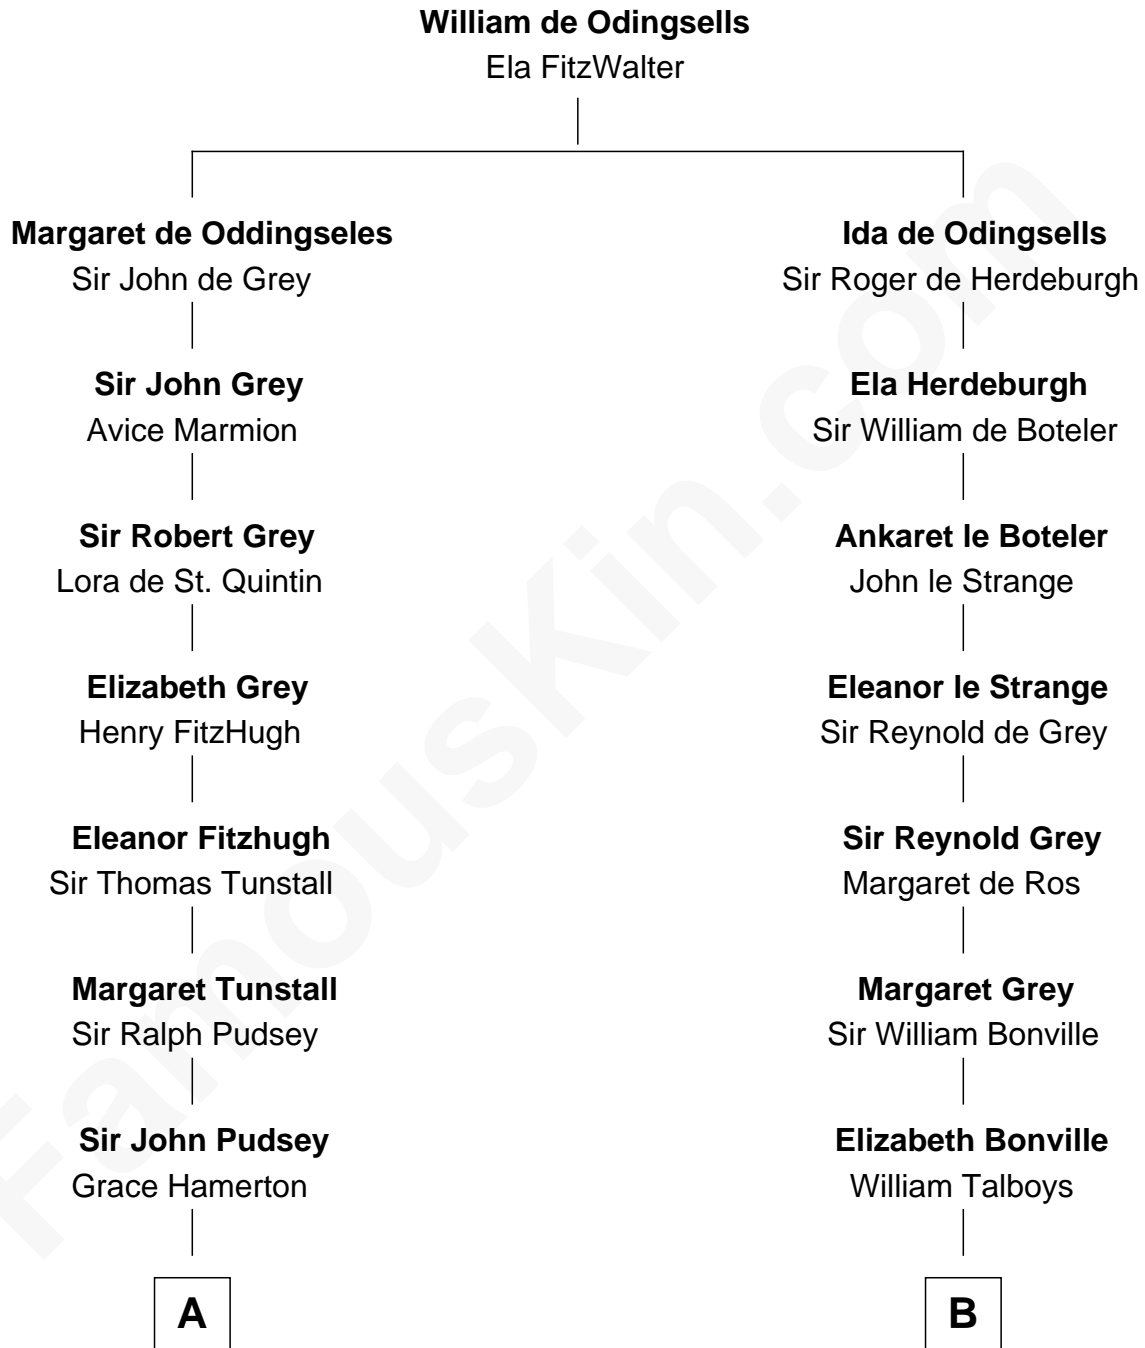

## Relationship Chart of

### Henry Lloyd

40th Governor of Maryland

17th cousin 4 times removed of

**Meriwether Lewis**

Lewis and Clark Expedition

**C**

—  
**John Tayloe**  
Rebecca Plater

—  
**Elizabeth Tayloe**  
Col. Edward Lloyd