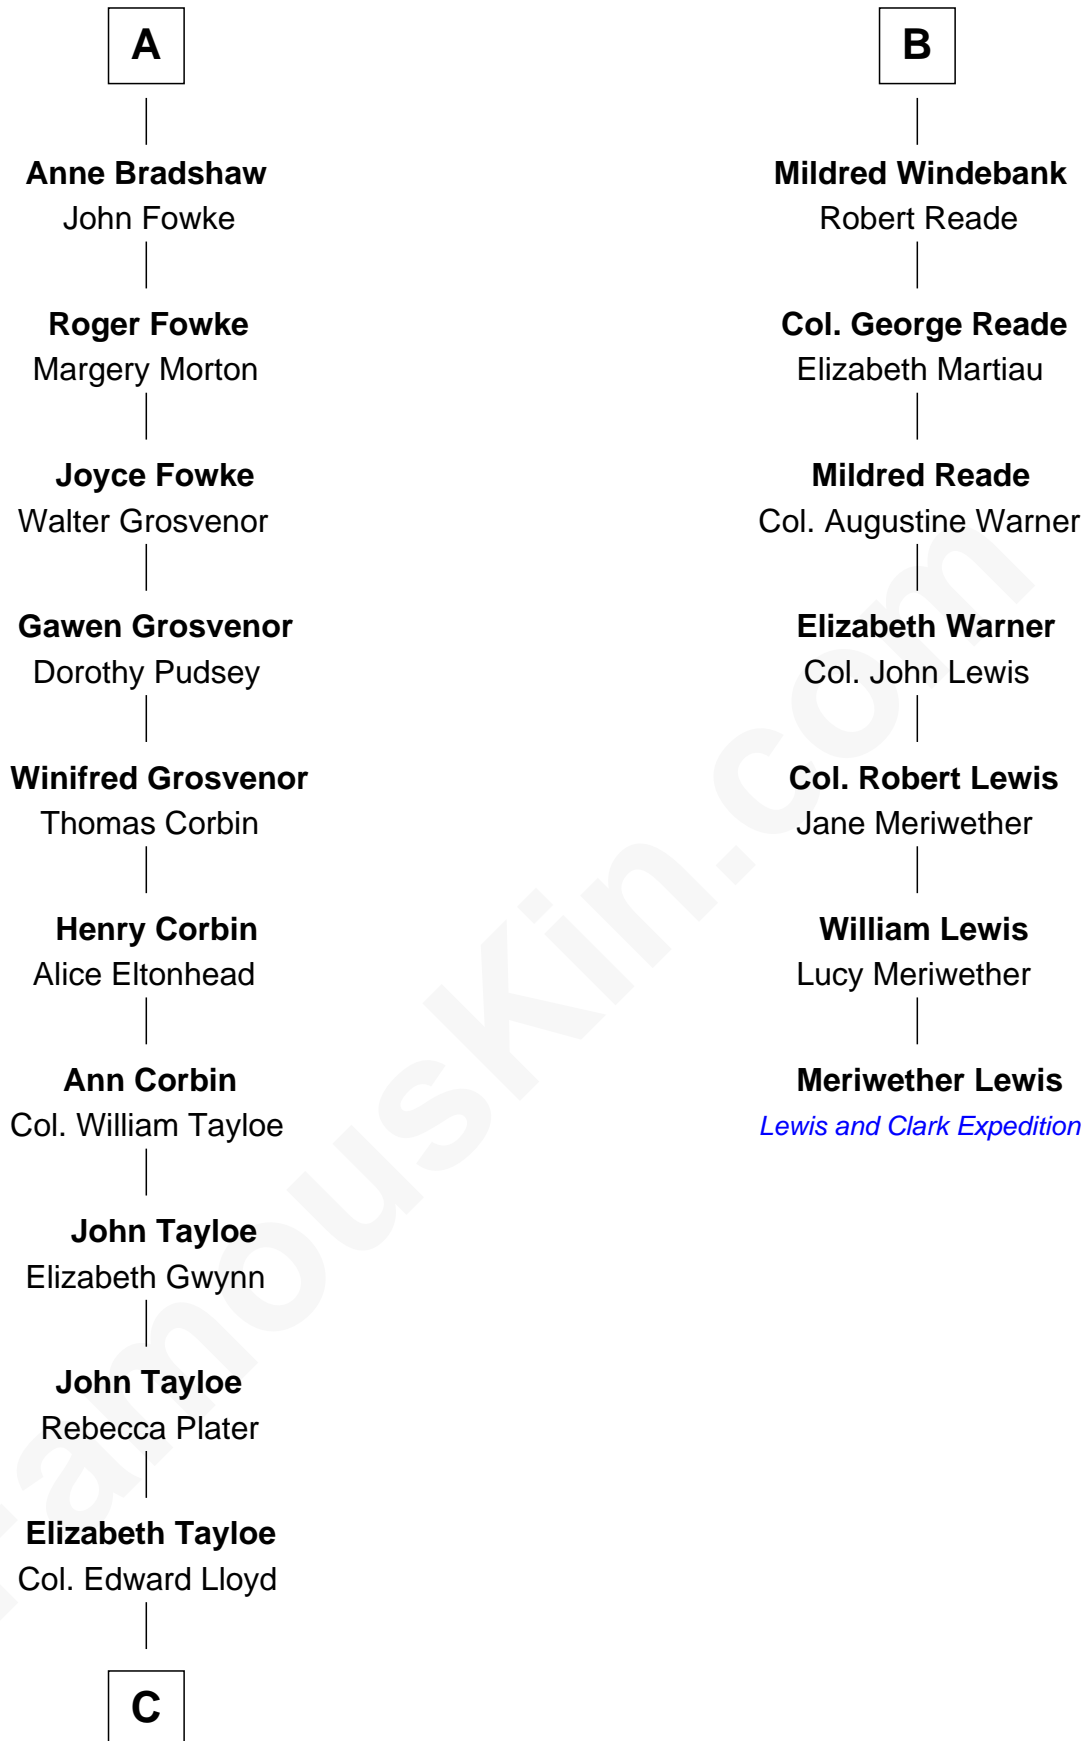

## Relationship Chart of

### Henry Lloyd

40th Governor of Maryland

13th cousin 6 times removed of

**Meriwether Lewis**

Lewis and Clark Expedition

**C**

—  
**Col. Edward Lloyd**

Sally Scott Murray

—  
**Daniel Lloyd**

Catherine Henry

—  
**Henry Lloyd**

*40th Governor of Maryland*

FamousKin.com