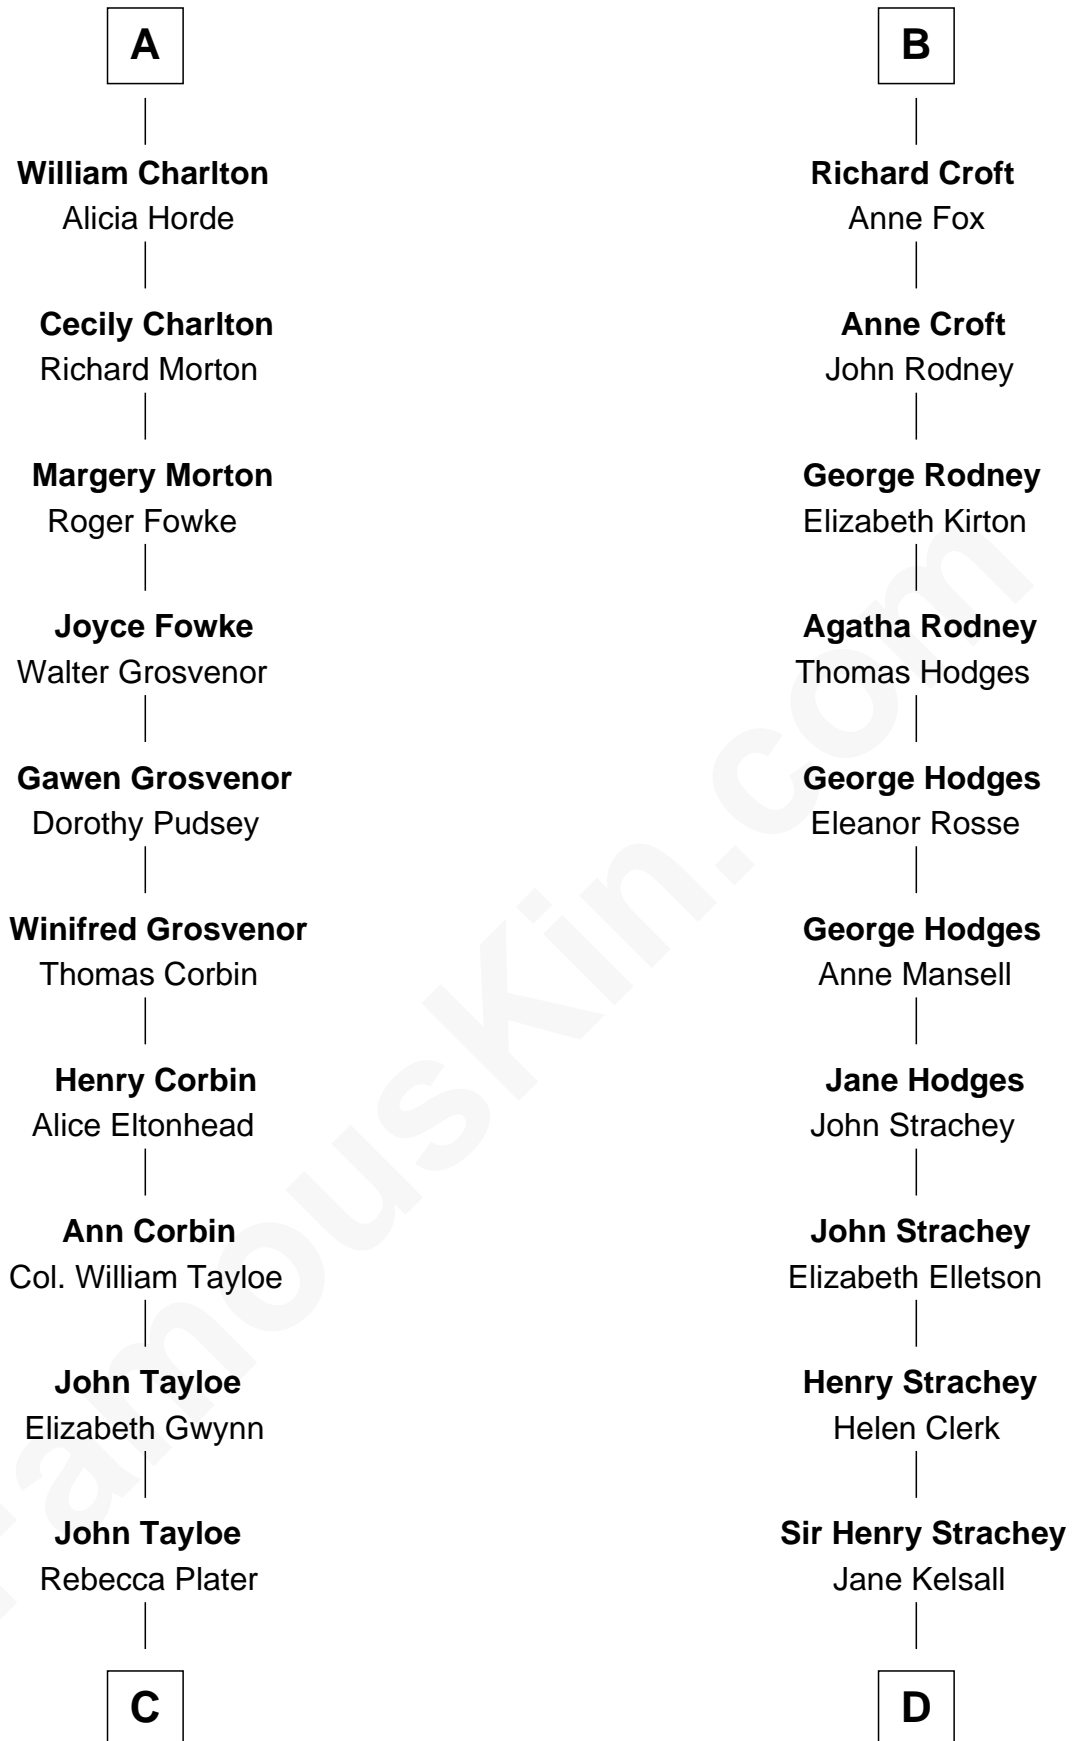

FamousKin.com

Relationship Chart of

Henry Lloyd

40th Governor of Maryland

19th cousin 1 time removed of

Lytton Strachey

Author and Co-Founder of Bloomsbury Group

Sir Roger de Somery

Nichole d'Aubenev

Maud de Somery
Sir Henry de Erdington

Sir Henry de Erdington
Joan de Wolvey

Sir Giles de Erdington
Elizabeth de Tolthorpe

Margaret de Erdington
Sir Roger Corbet

Sir Robert Corbet
Margaret - - - - -

Mary Corbet
Robert Charlton

Richard Charlton
Elizabeth Mainwaring

A

Joan de Somery
John IV le Strange

John V le Strange
Maud de Walton

Elizabeth le Strange
Gruffydd ap Madog

Gruffydd Fychan ap Gruffydd
Elen ferch Thomas ap Llewelyn

Owen Glendower
Margaret Hanmer

Janet ferch Owain
Sir John de Croft

William de Croft
Margaret Walwyn

B

C

Elizabeth Tayloe
Col. Edward Lloyd

Col. Edward Lloyd
Sally Scott Murray

Daniel Lloyd
Catherine Henry