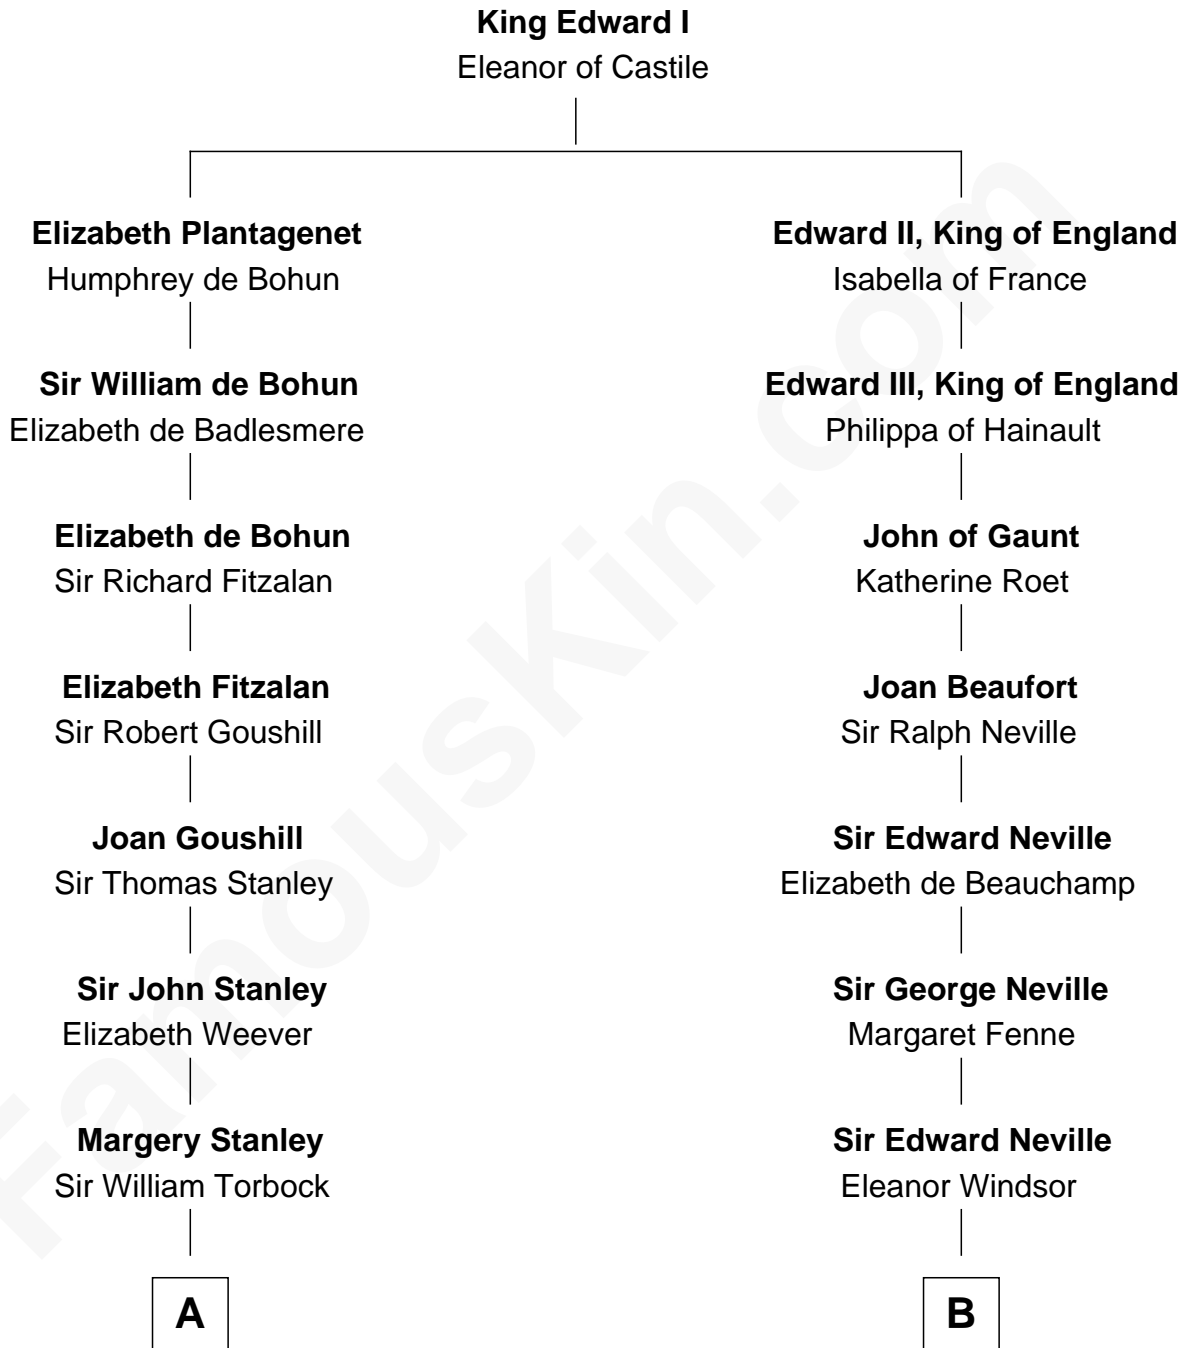

## Relationship Chart of

### Henry Lloyd

40th Governor of Maryland

17th cousin 1 time removed of

**Lytton Strachey**

Author and Co-Founder of Bloomsbury Group

**C**

—  
**Daniel Lloyd**  
Catherine Henry

—  
**Henry Lloyd**  
*40th Governor of Maryland*