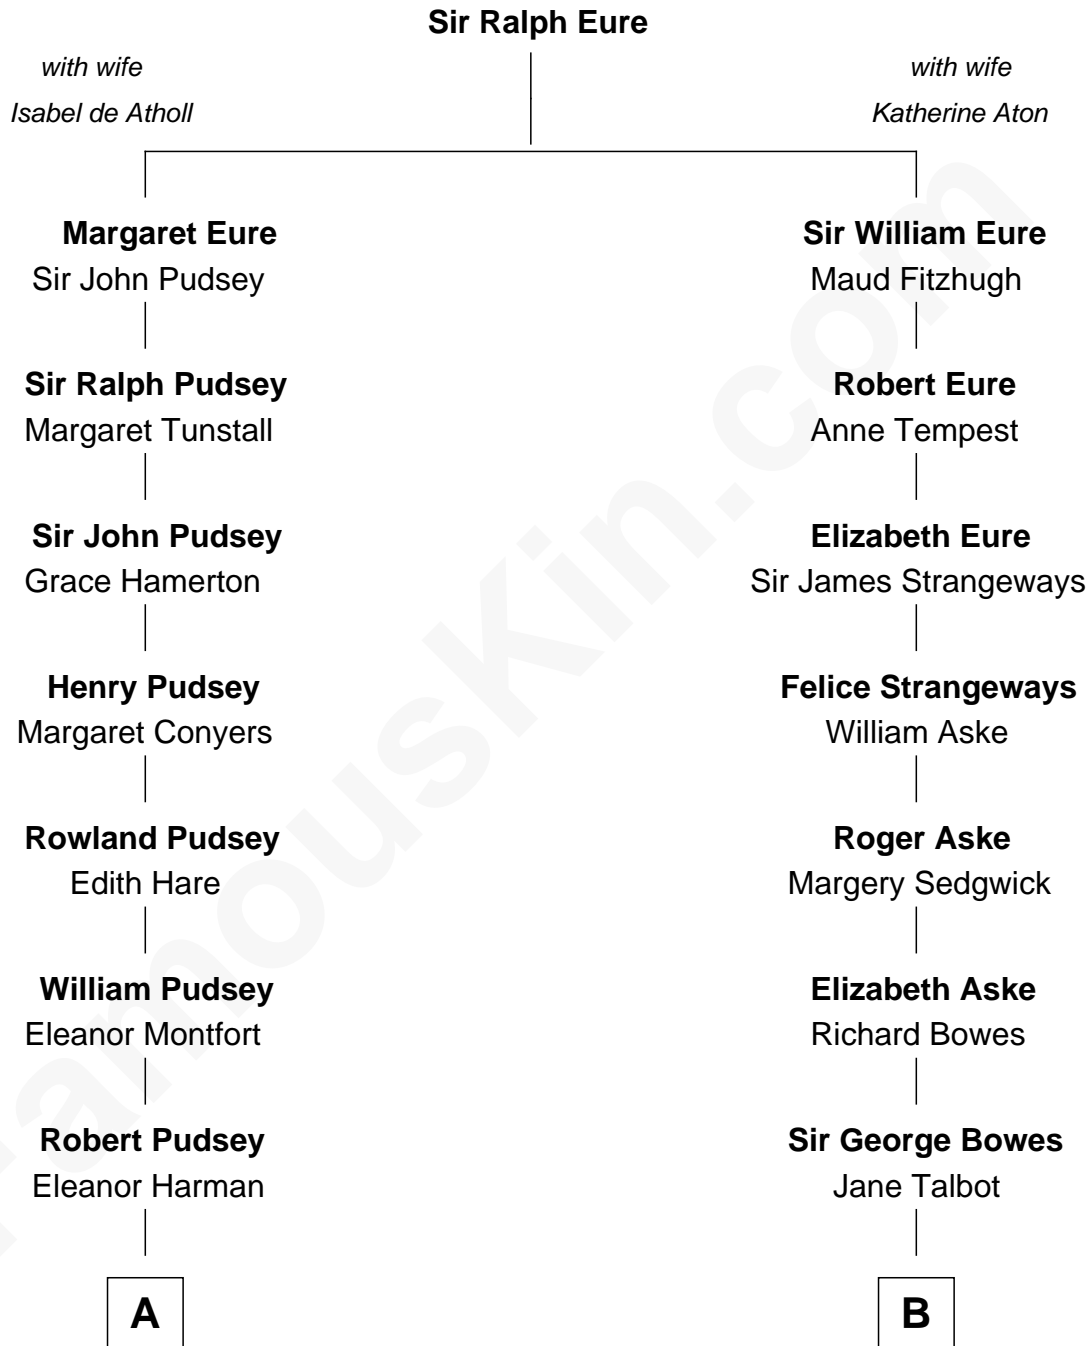

# FamousKin.com

## Relationship Chart of

### Henry Lloyd

40th Governor of Maryland

17th cousin 3 times removed of

**Sarah Ferguson**  
Duchess of York

**C**

**Herbert Andrew Montagu-Douglas-Scott**

Marie Josephine Edwards

**Marian Louisa Montagu-Douglas-Scott**