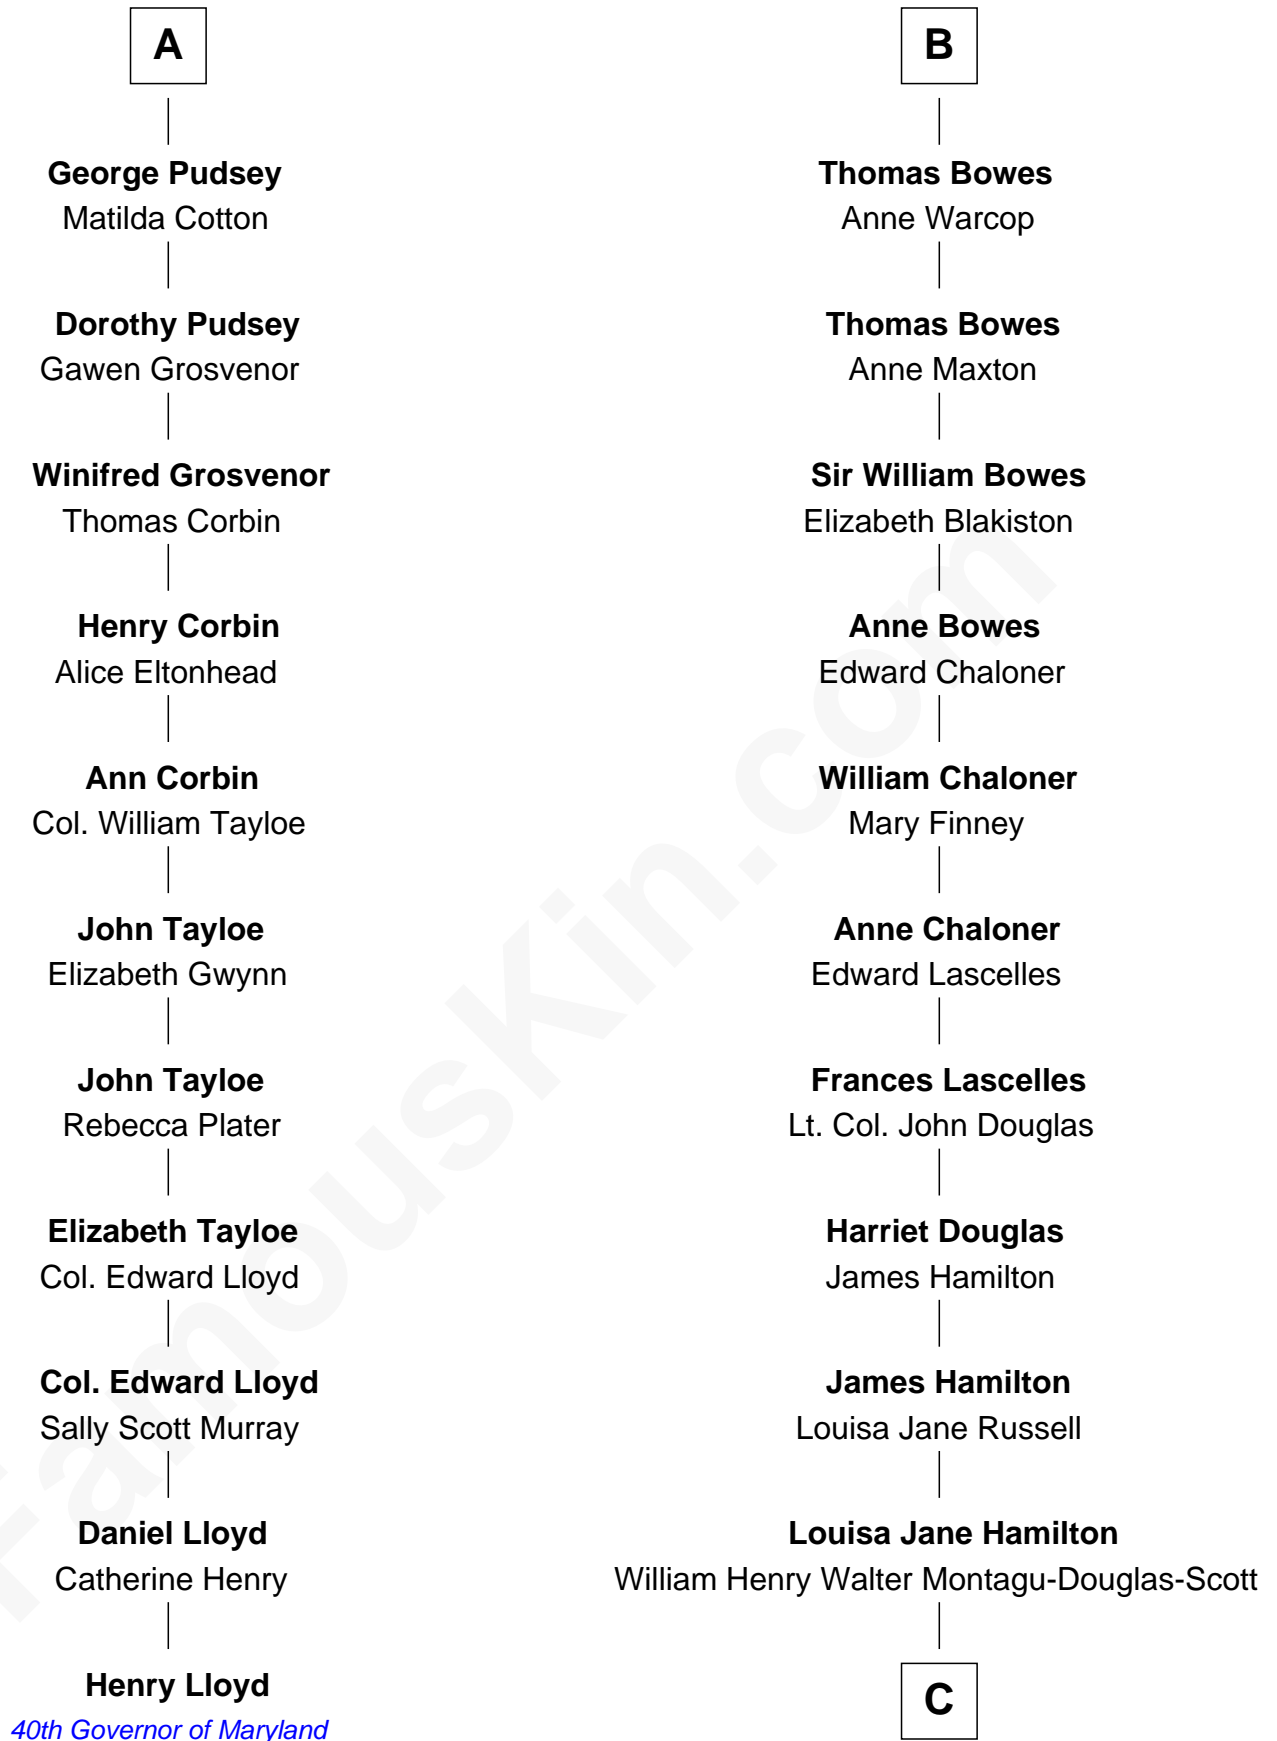

## Relationship Chart of

### Henry Lloyd

40th Governor of Maryland

17th cousin 3 times removed of

**Sarah Ferguson**  
Duchess of York

**C**

**Herbert Andrew Montagu-Douglas-Scott**

Marie Josephine Edwards

**Marian Louisa Montagu-Douglas-Scott**