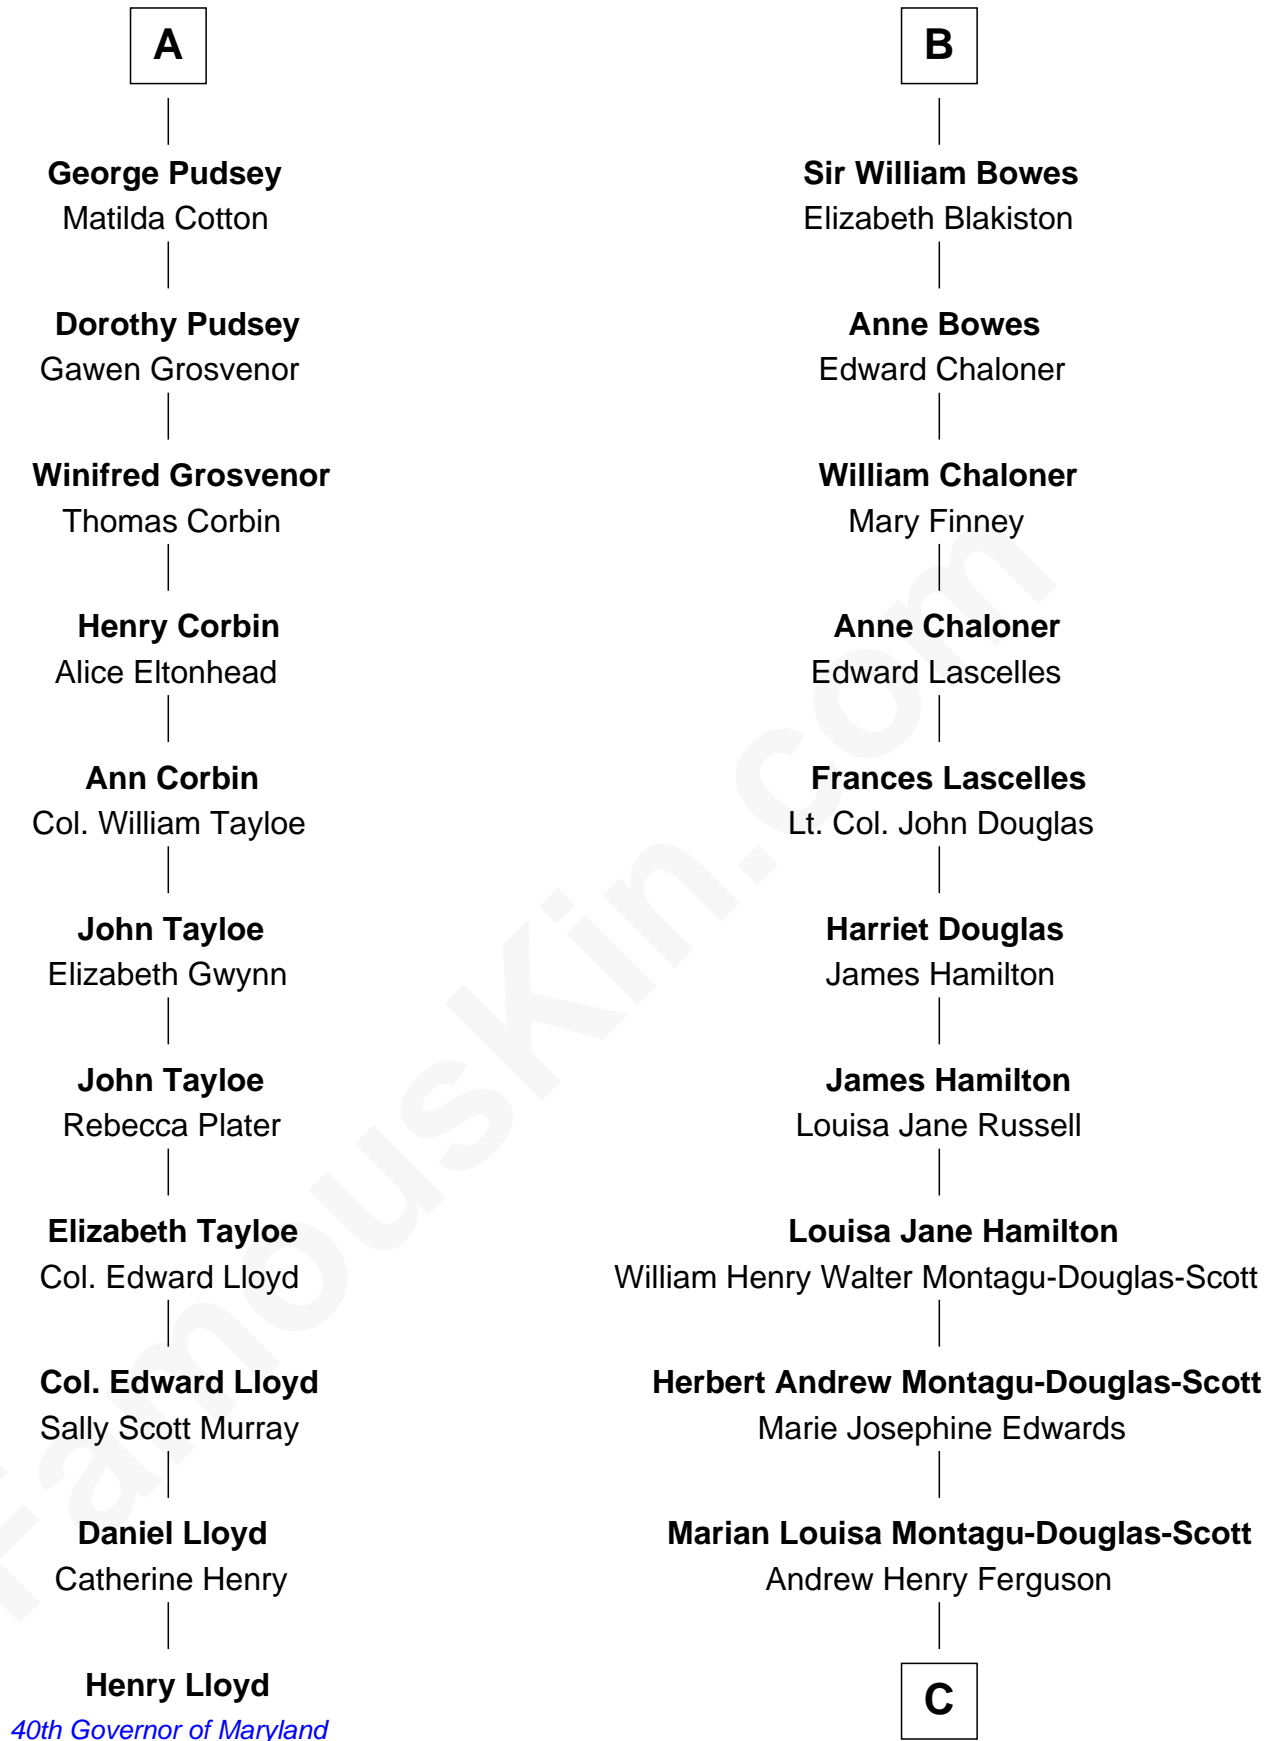

FamousKin.com Relationship Chart of

Henry Lloyd

40th Governor of Maryland

17th cousin 1 time removed of

Sarah Ferguson

Duchess of York

Henry FitzHugh

Elizabeth Grey

Eleanor Fitzhugh
Sir Thomas Tunstall

Margaret Tunstall
Sir Ralph Pudsey

Sir John Pudsey
Grace Hamerton

Henry Pudsey
Margaret Conyers

Rowland Pudsey
Edith Hare

William Pudsey
Eleanor Montfort

Robert Pudsey
Eleanor Harman

A

Sir William FitzHugh
Margery Willoughby

Maud FitzHugh
Sir William Bowes

Sir Ralph Bowes
Margery Conyers

Richard Bowes
Elizabeth Aske

Sir George Bowes
Jane Talbot

Thomas Bowes
Anne Warcop

Thomas Bowes
Anne Maxton

B

C

Ronald Ivor Ferguson

Susan Mary Wright

Sarah Ferguson

Duchess of York

FamousKin.com