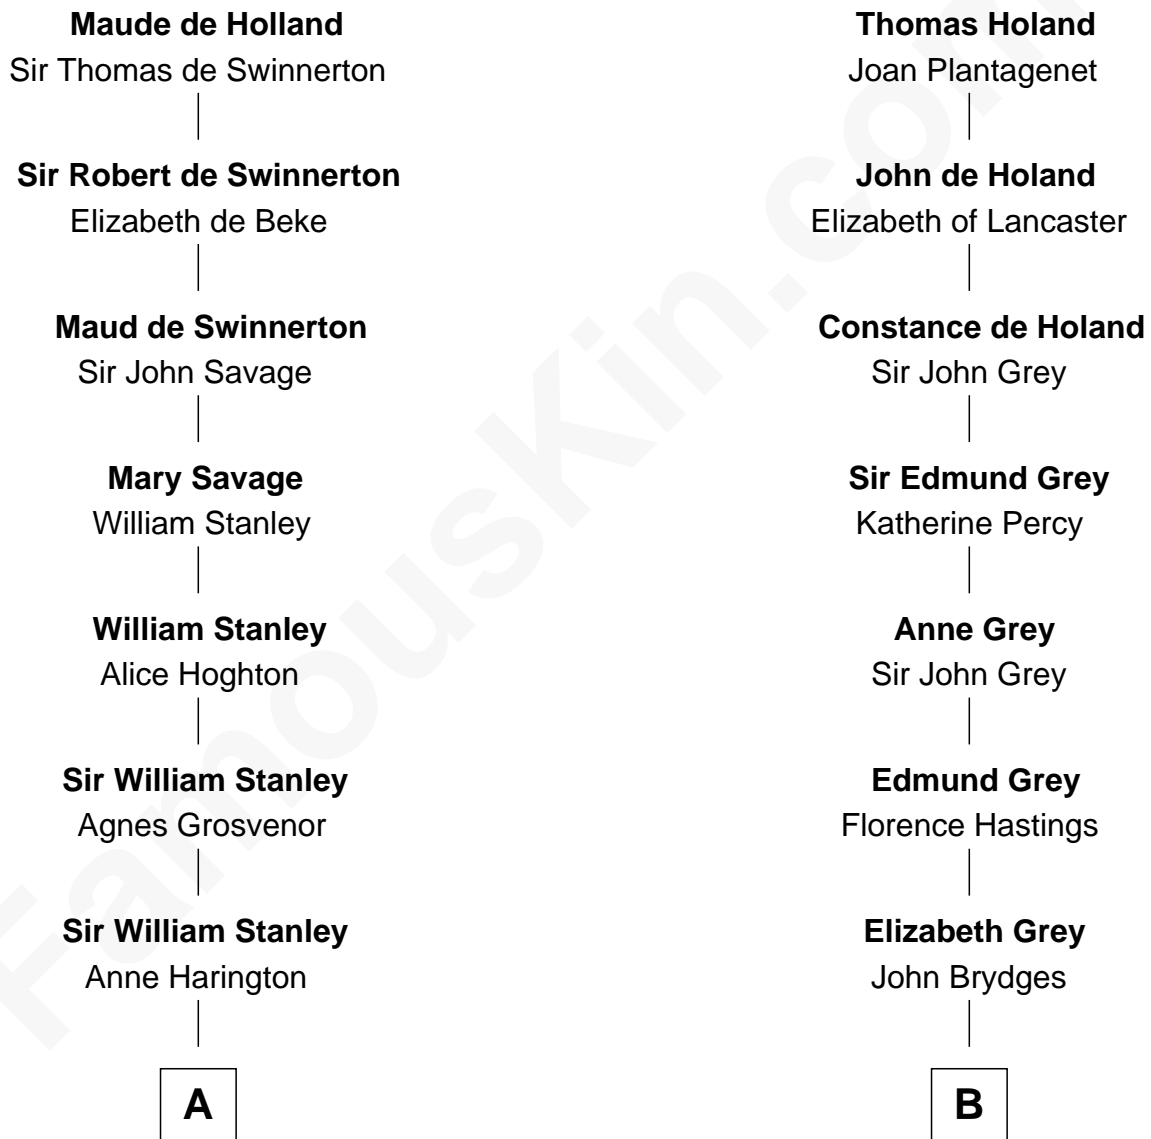

FamousKin.com Relationship Chart of

Henry Lloyd

40th Governor of Maryland

17th cousin 4 times removed of

Sarah Ferguson

Duchess of York

Sir Robert de Holland

Maude la Zouche

C

Louisa Jane Hamilton

William Henry Walter Montagu-Douglas-Scott

Herbert Andrew Montagu-Douglas-Scott

Marie Josephine Edwards

Marian Louisa Montagu-Douglas-Scott

Andrew Henry Ferguson

Ronald Ivor Ferguson

Susan Mary Wright

Sarah Ferguson

Duchess of York