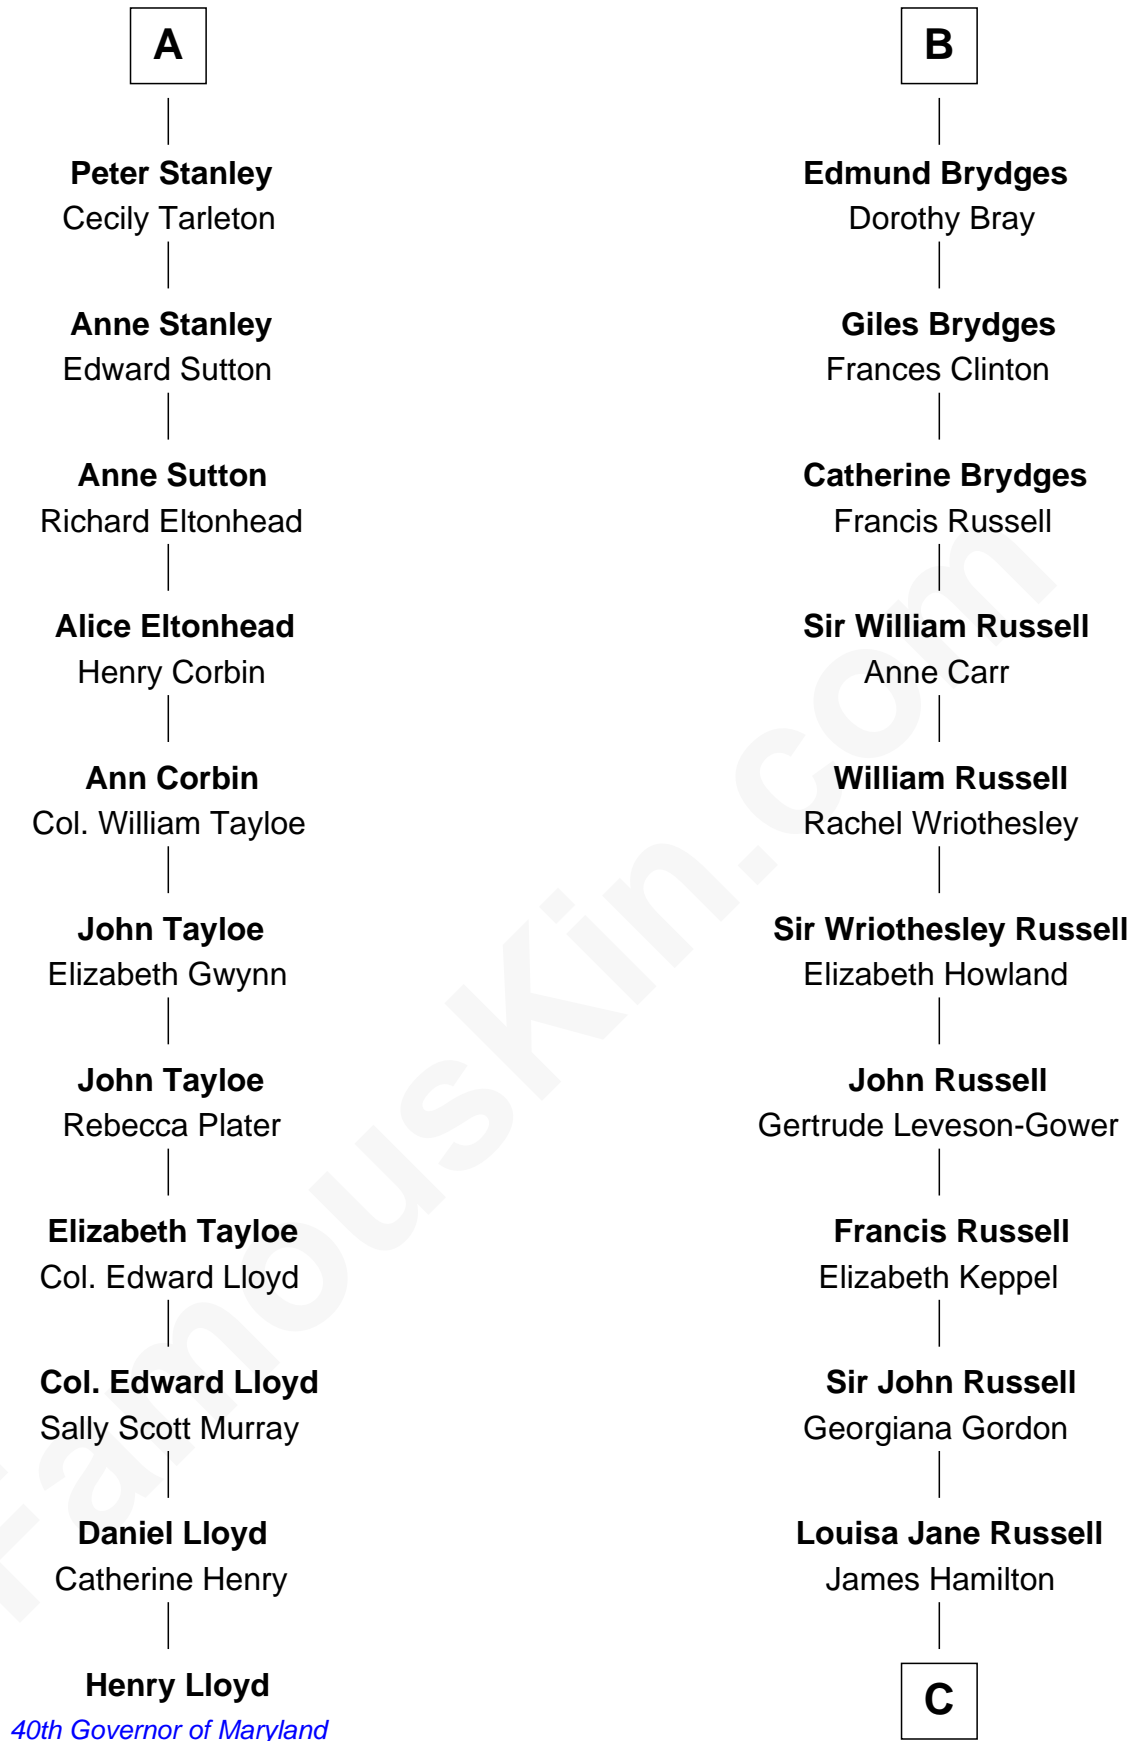

FamousKin.com Relationship Chart of

Henry Lloyd

40th Governor of Maryland

17th cousin 4 times removed of

Sarah Ferguson

Duchess of York

Sir Robert de Holland

Maude la Zouche

C

Louisa Jane Hamilton

William Henry Walter Montagu-Douglas-Scott

Herbert Andrew Montagu-Douglas-Scott

Marie Josephine Edwards

Marian Louisa Montagu-Douglas-Scott

Andrew Henry Ferguson

Ronald Ivor Ferguson

Susan Mary Wright

Sarah Ferguson

Duchess of York