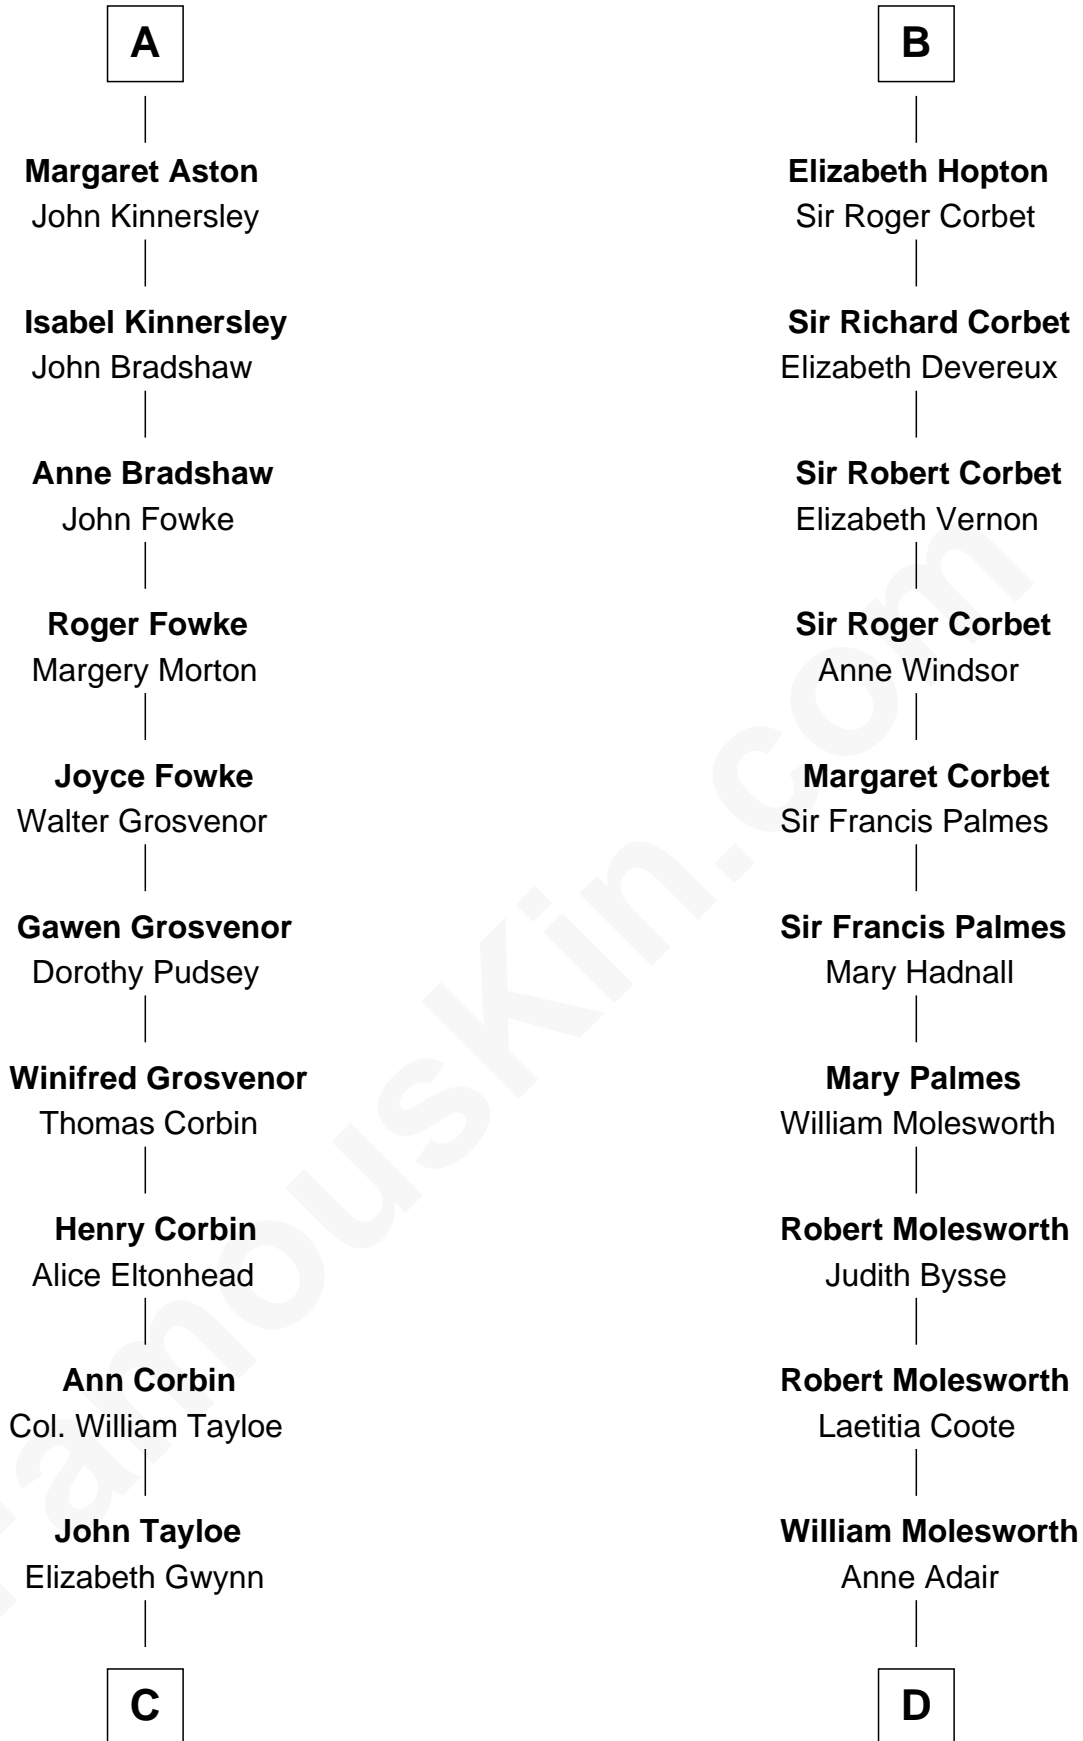

FamousKin.com Relationship Chart of

Henry Lloyd

40th Governor of Maryland

21st cousin of

Olivia De Havilland

Movie Actress

John de Botetourte

Maud FitzThomas

C

John Tayloe
Rebecca Plater

Elizabeth Tayloe
Col. Edward Lloyd

Col. Edward Lloyd
Sally Scott Murray

Daniel Lloyd
Catherine Henry

Henry Lloyd
40th Governor of Maryland

D

Richard Molesworth
Catherine Cobb

John Molesworth
Louise Tomkyns

Margaret Letitia Molesworth
Charles Richard De Havilland

Walter Augustus De Havilland
Lillian Augusta Ruse

Olivia De Havilland
Movie Actress