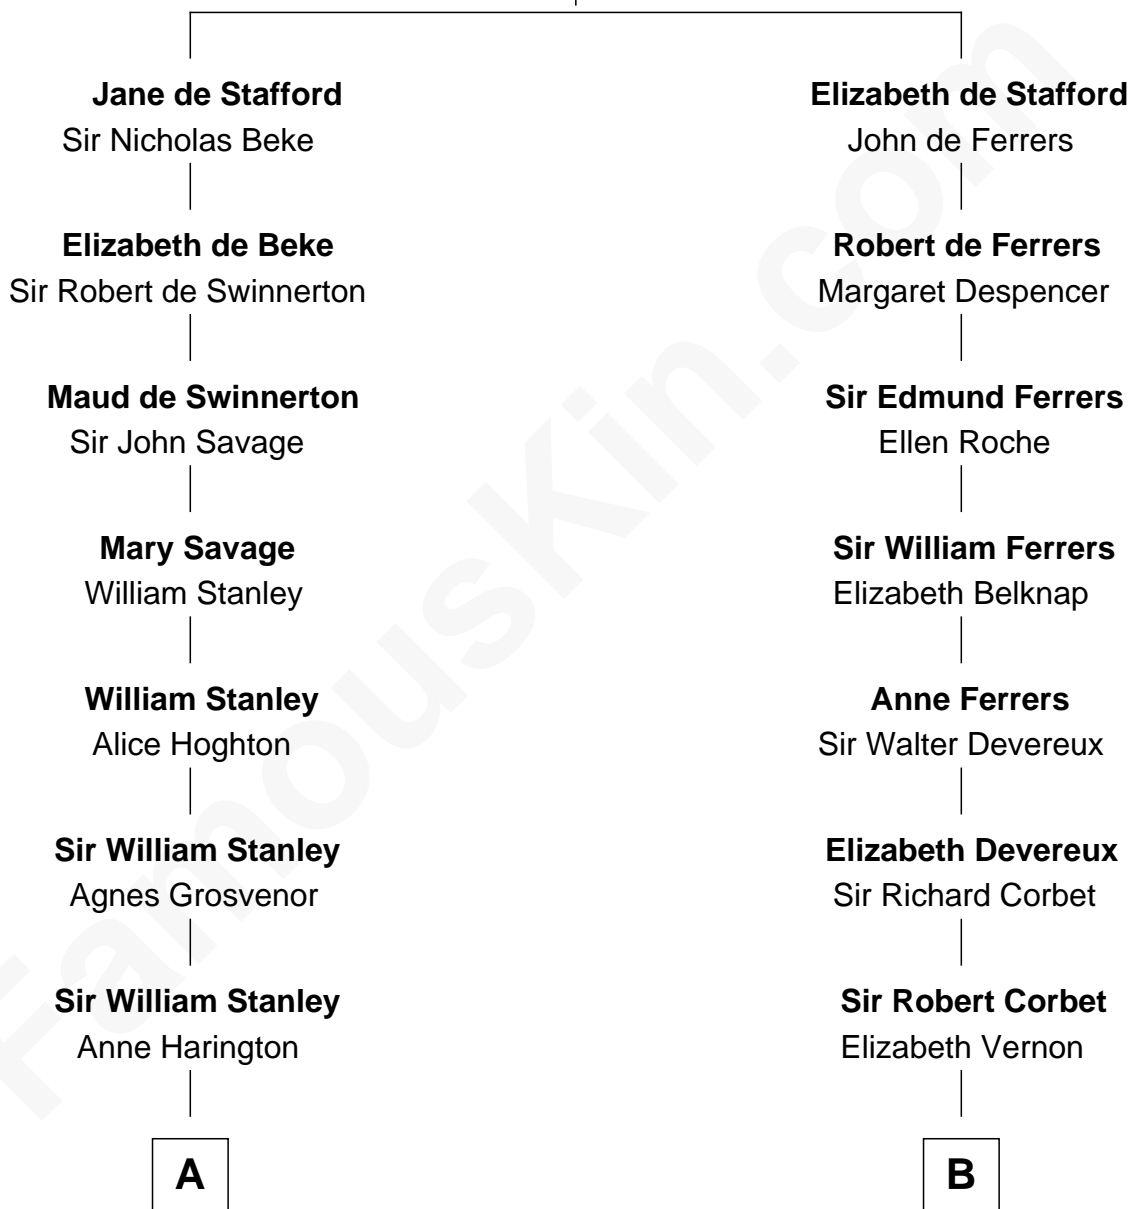

## Relationship Chart of

### Henry Lloyd

40th Governor of Maryland

17th cousin 1 time removed of

**Olivia De Havilland**

Movie Actress

**Ralph de Stafford**

*with wife*  
Katherine de Hastang

*with wife*  
Margaret de Audley