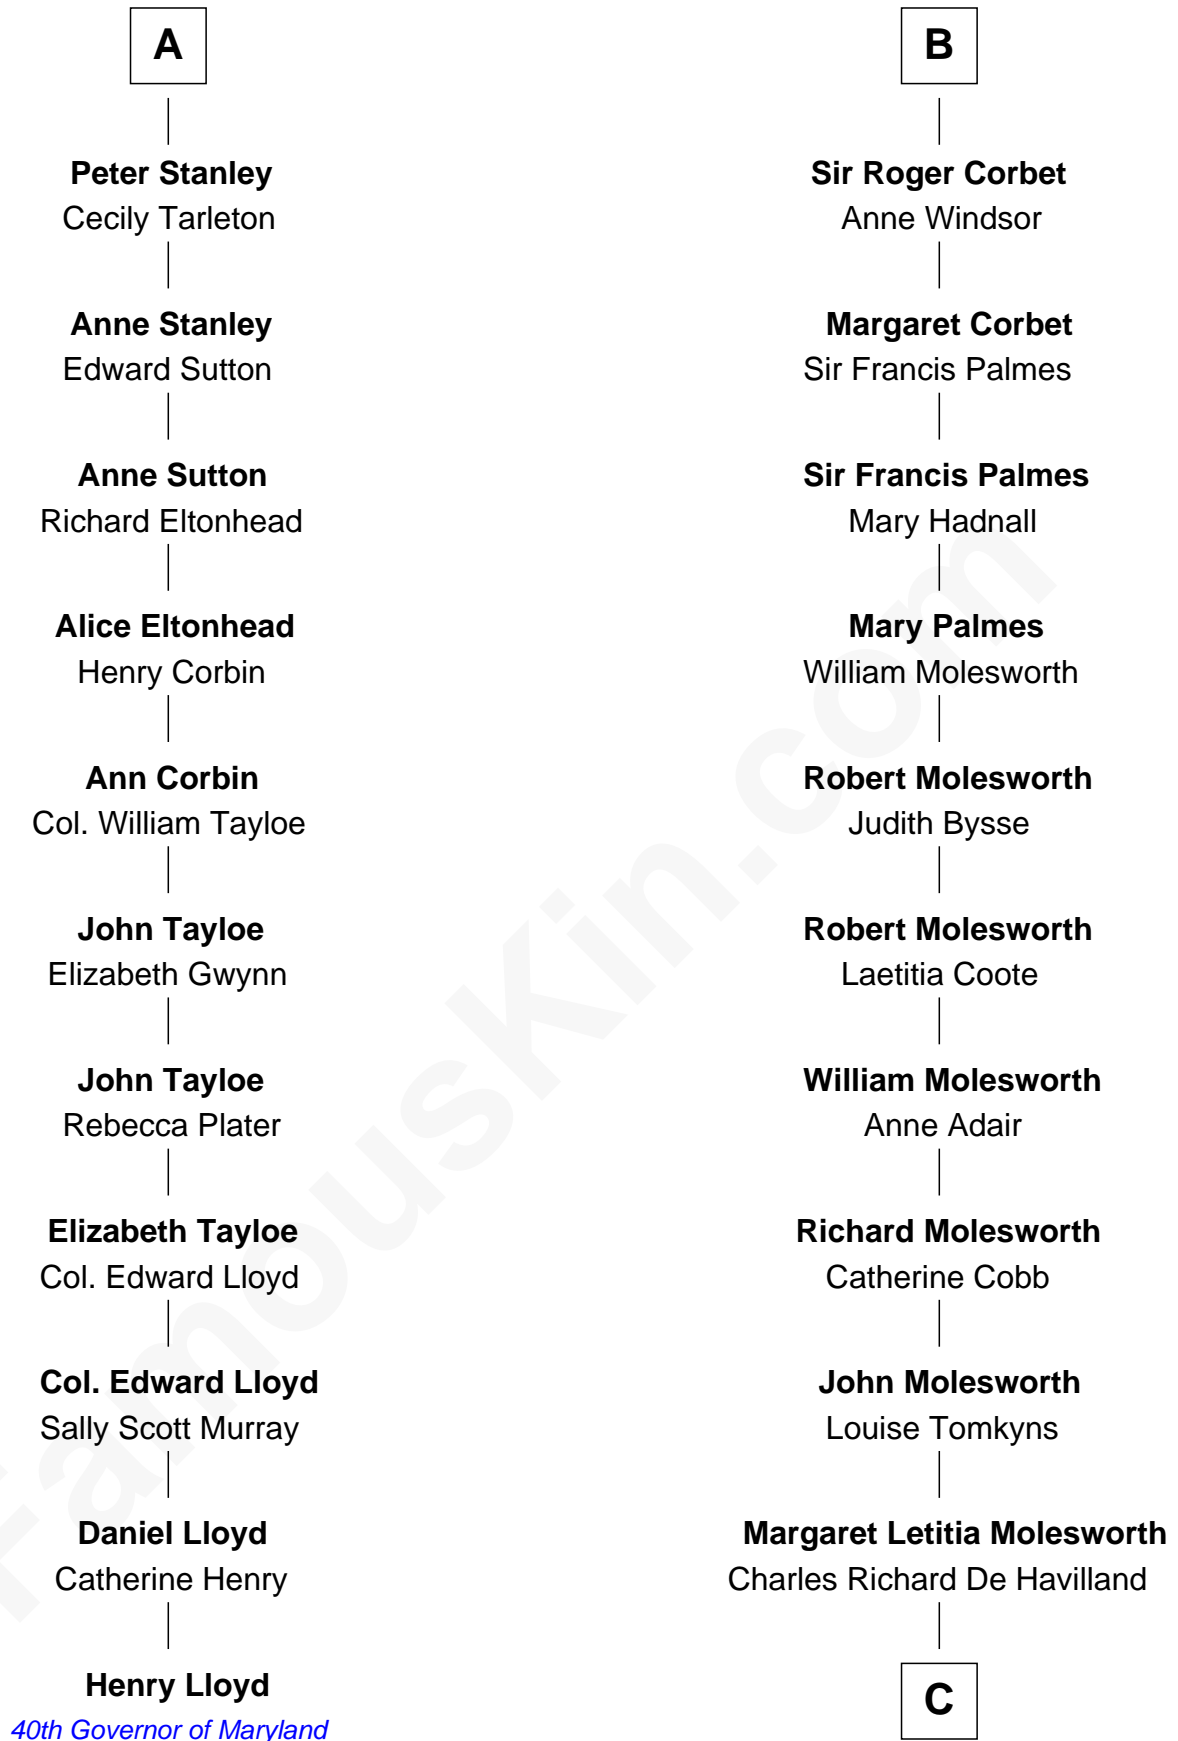

## Relationship Chart of

### Henry Lloyd

40th Governor of Maryland

17th cousin 1 time removed of

**Olivia De Havilland**

Movie Actress

**Ralph de Stafford**

*with wife*  
Katherine de Hastang

*with wife*  
Margaret de Audley