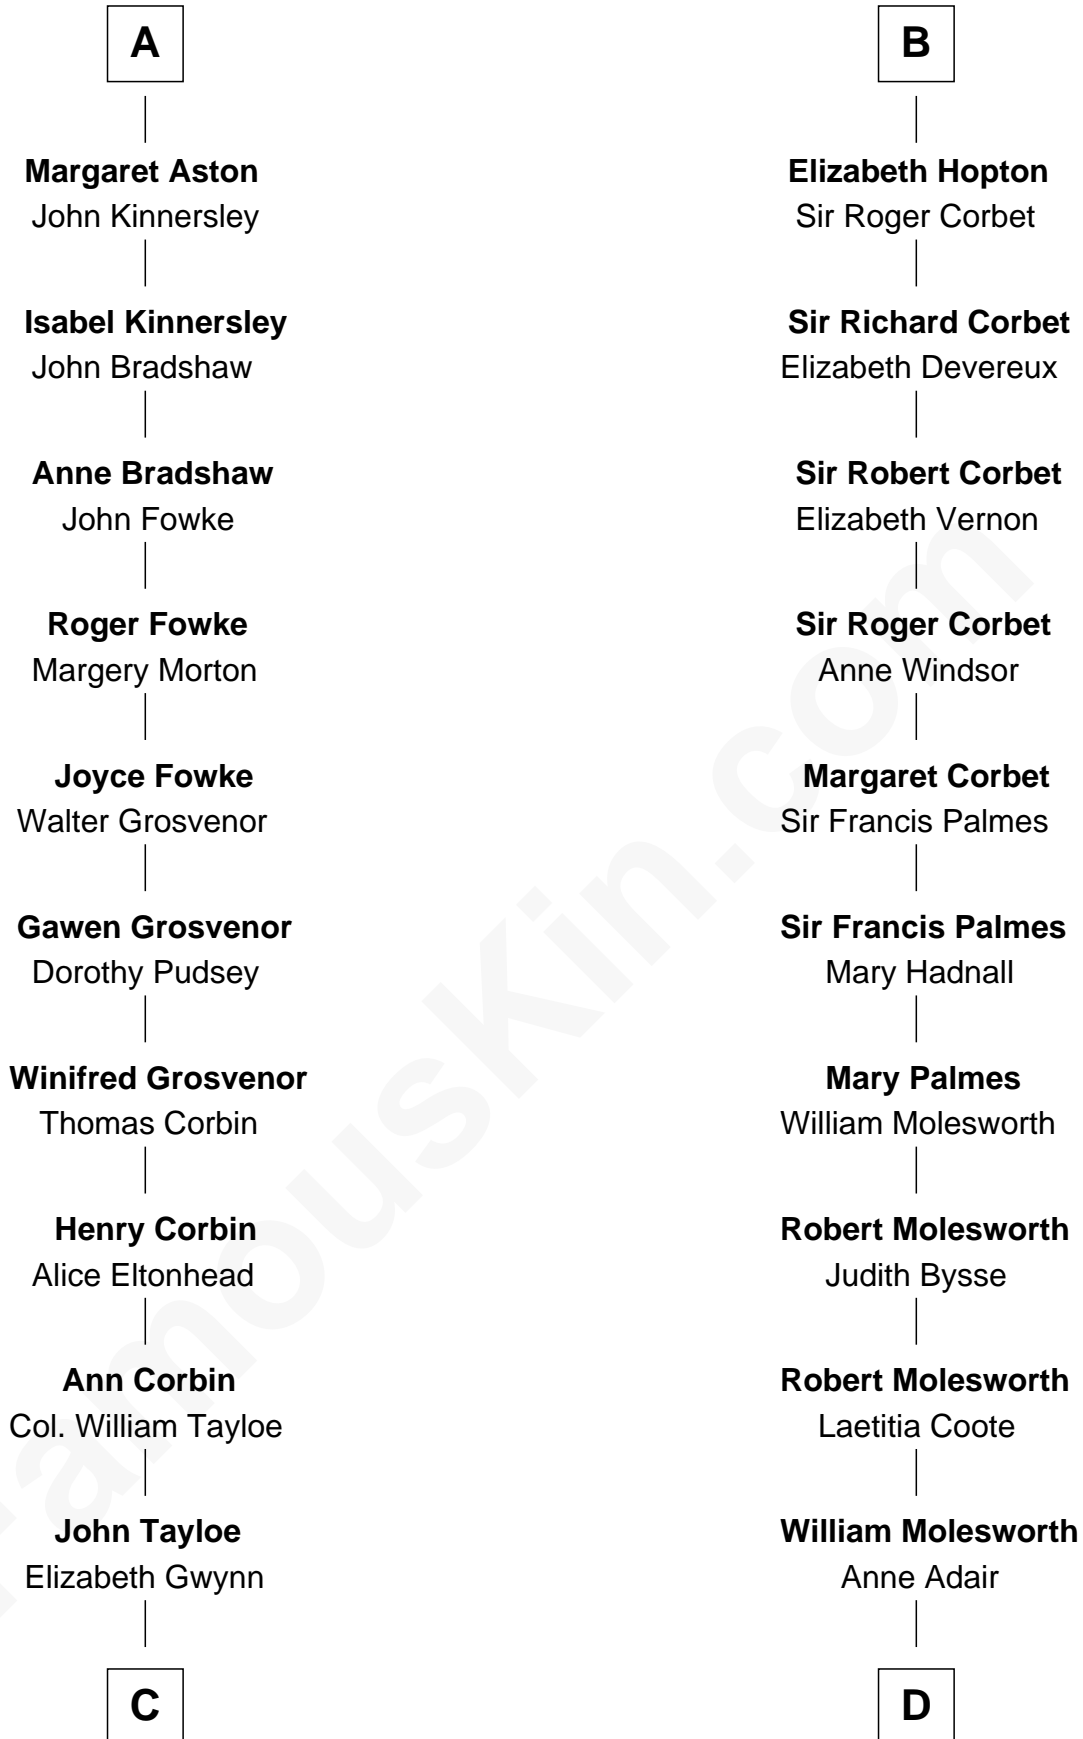

FamousKin.com Relationship Chart of

Henry Lloyd

40th Governor of Maryland

21st cousin of

Joan Fontaine

Movie Actress

John de Botetourte

Maud FitzThomas

C

John Tayloe
Rebecca Plater

Elizabeth Tayloe
Col. Edward Lloyd

Col. Edward Lloyd
Sally Scott Murray

Daniel Lloyd
Catherine Henry

Henry Lloyd
40th Governor of Maryland

D

Richard Molesworth
Catherine Cobb

John Molesworth
Louise Tomkyns

Margaret Letitia Molesworth
Charles Richard De Havilland

Walter Augustus De Havilland
Lillian Augusta Ruse

Joan Fontaine
Movie Actress