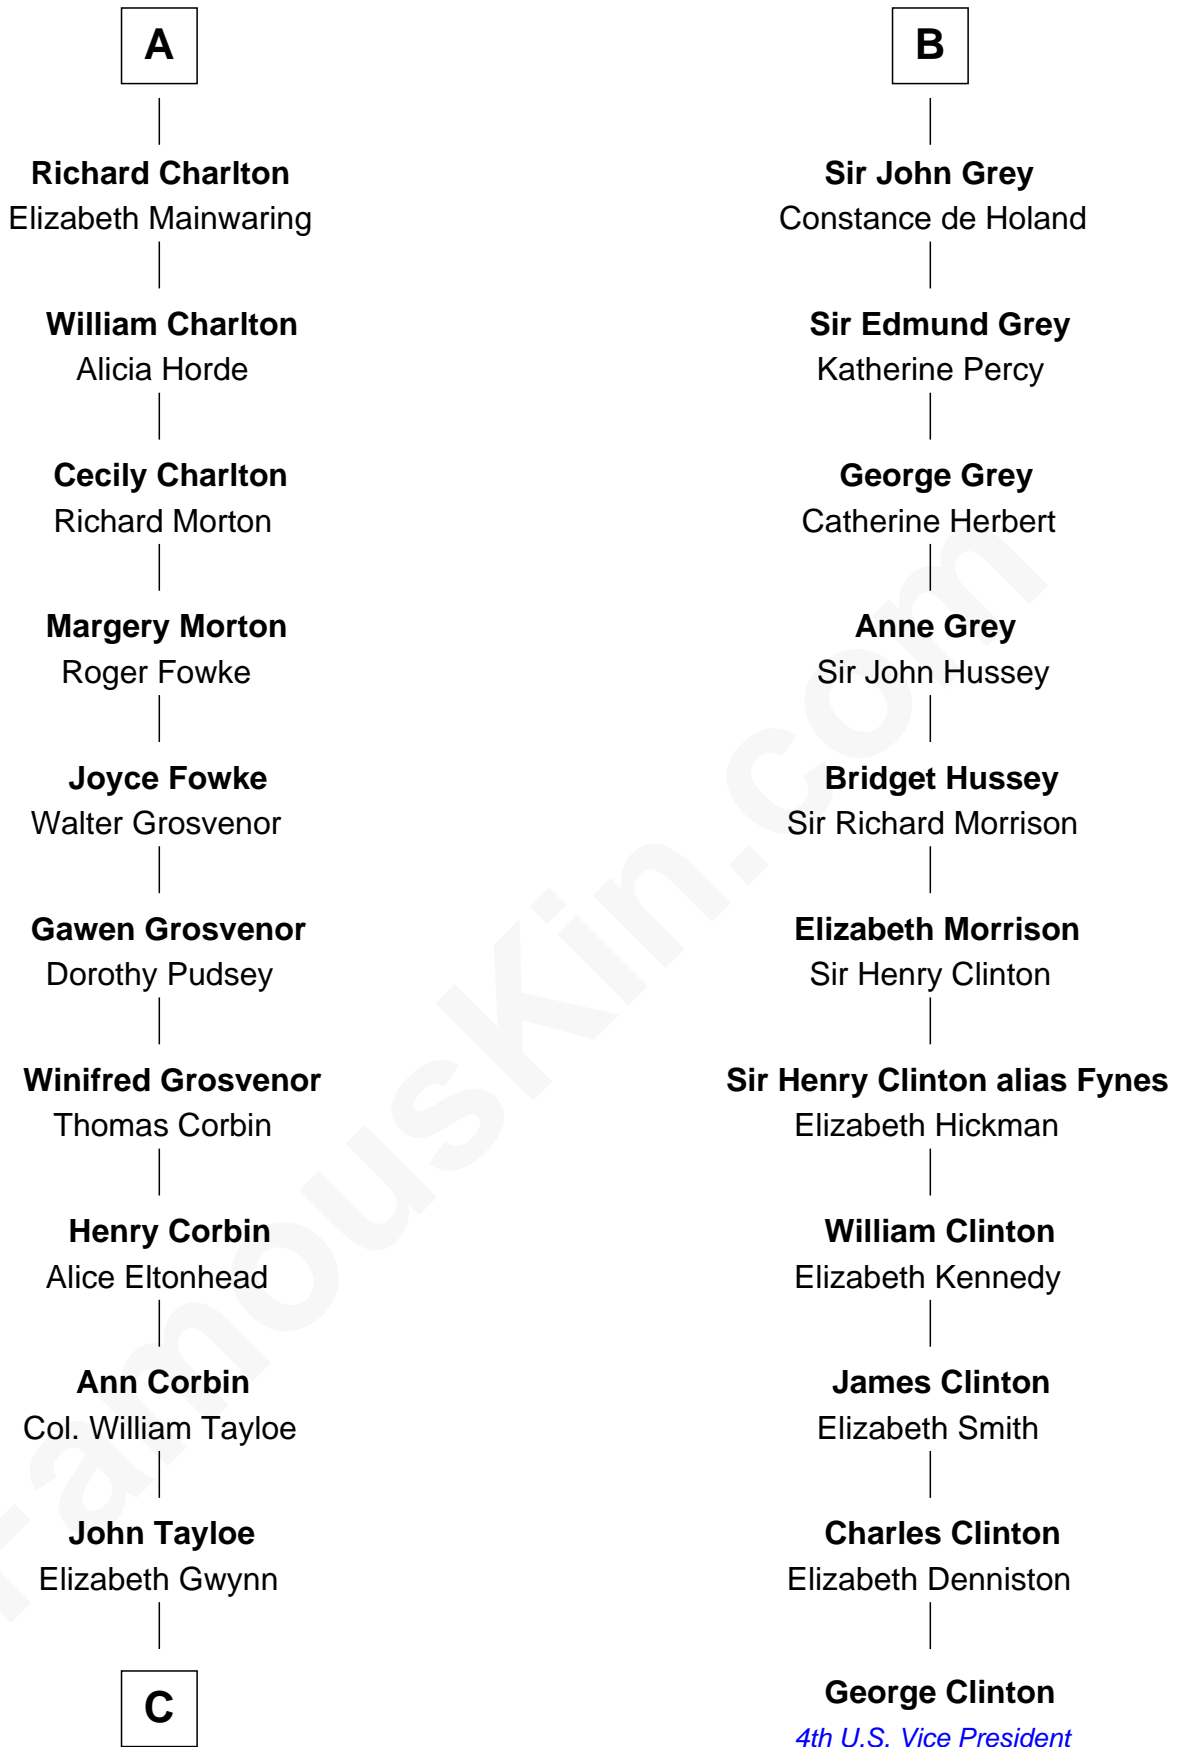

FamousKin.com

Relationship Chart of

Henry Lloyd

40th Governor of Maryland

17th cousin 4 times removed of

George Clinton

4th U.S. Vice President

William d'Aubenev

Mabel of Chester

C

—
John Tayloe
Rebecca Plater

—
Elizabeth Tayloe
Col. Edward Lloyd

—
Col. Edward Lloyd
Sally Scott Murray

—
Daniel Lloyd
Catherine Henry

—
Henry Lloyd
40th Governor of Maryland

FamousKin.com