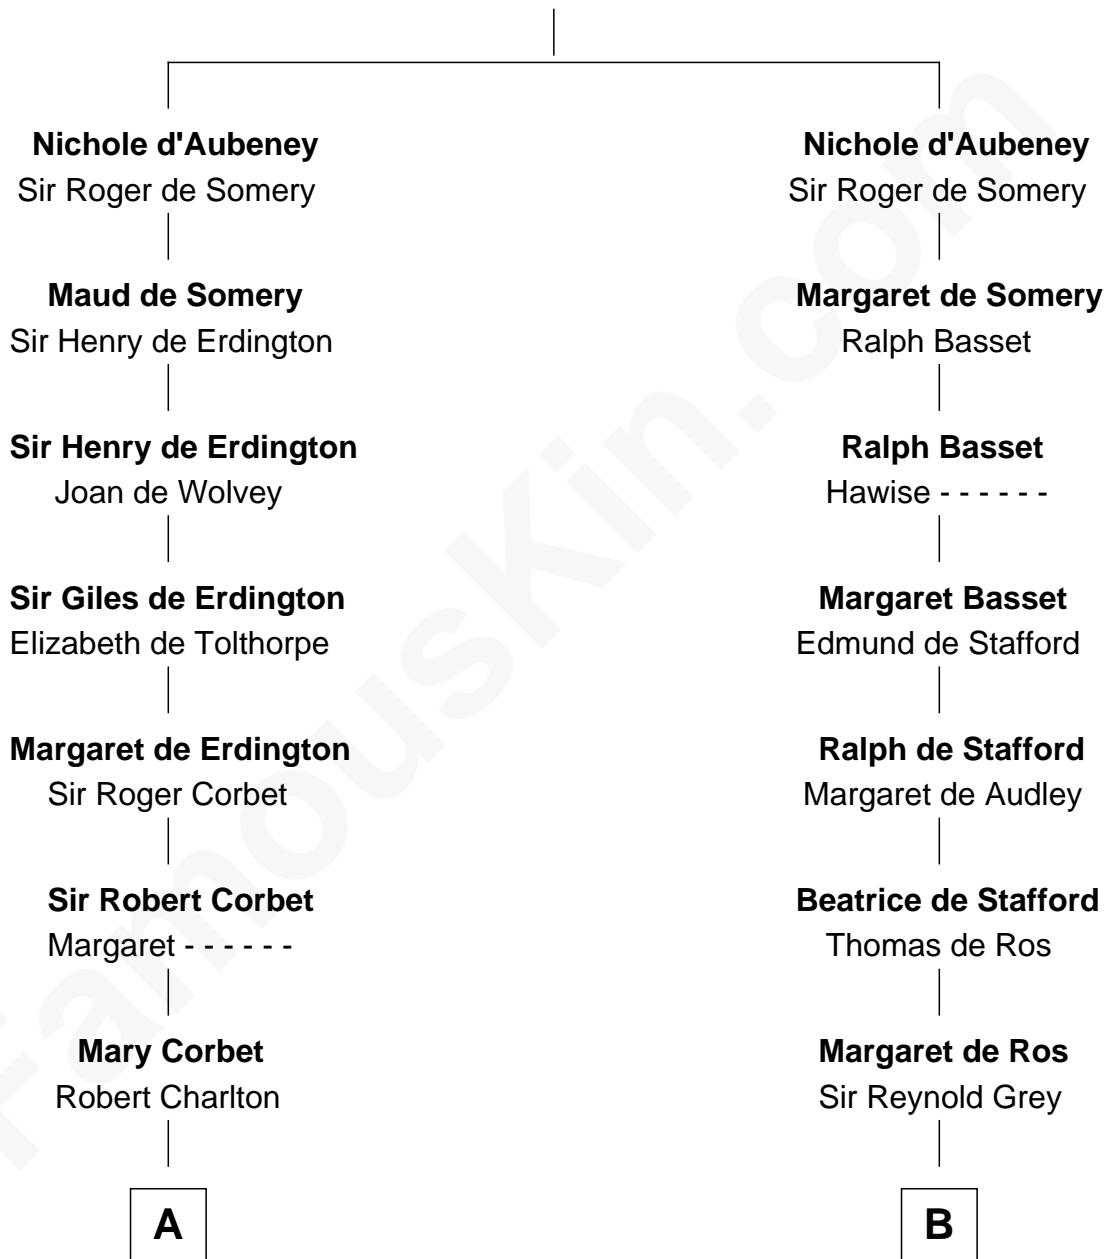

FamousKin.com

Relationship Chart of

Henry Lloyd

40th Governor of Maryland

17th cousin 4 times removed of

George Clinton

4th U.S. Vice President

William d'Aubenev

Mabel of Chester

C

—
John Tayloe
Rebecca Plater

—
Elizabeth Tayloe
Col. Edward Lloyd

—
Col. Edward Lloyd
Sally Scott Murray

—
Daniel Lloyd
Catherine Henry

—
Henry Lloyd
40th Governor of Maryland

FamousKin.com