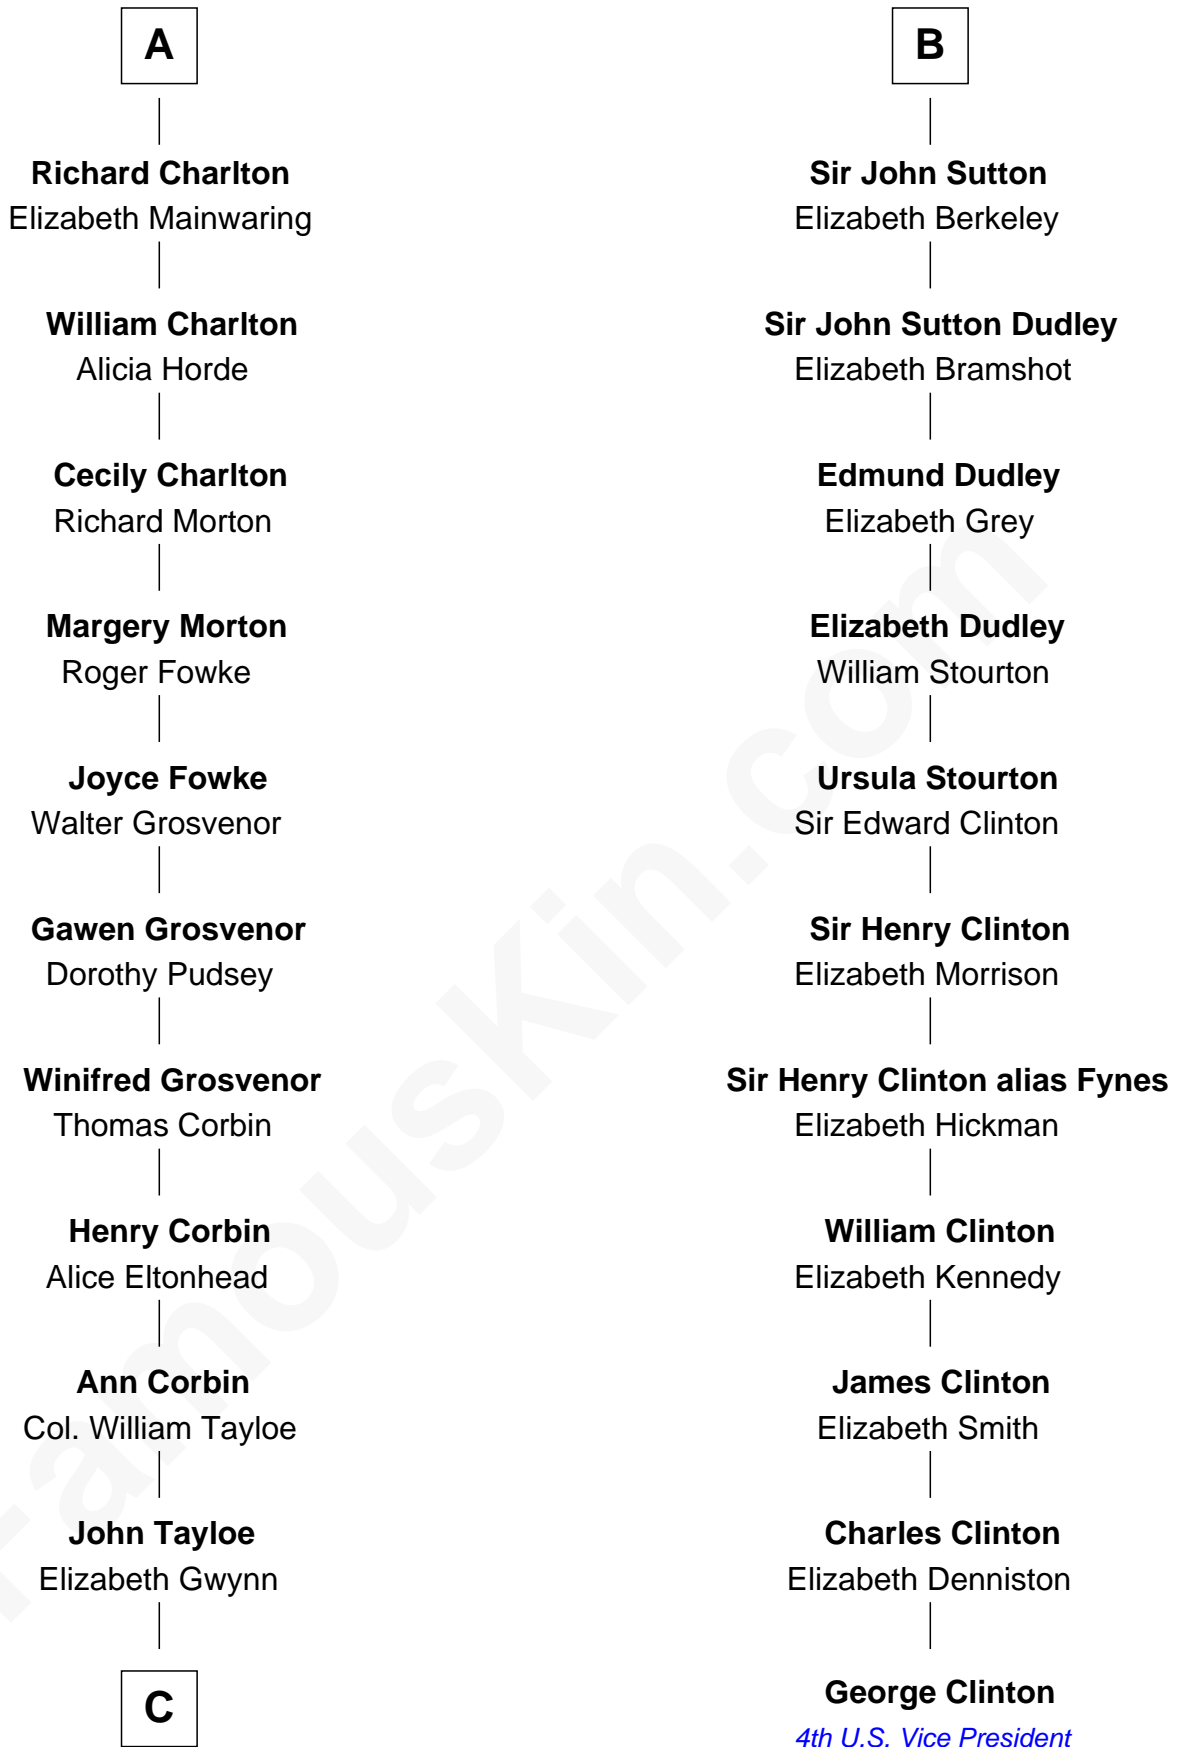

FamousKin.com

Relationship Chart of

Henry Lloyd

40th Governor of Maryland

17th cousin 4 times removed of

George Clinton

4th U.S. Vice President

Sir Ralph de Somery

Sir Roger de Somery

Amabil de Chaucombe

Roger de Somery

Agnes - - - - -

Margaret de Somery

Sir John de Sutton

Sir John de Sutton

Isabel de Cherleton

Sir John de Sutton

Joan de Clinton

Sir John Sutton

Alice le Despenser

Sir John Sutton

Constance Blount

B

C