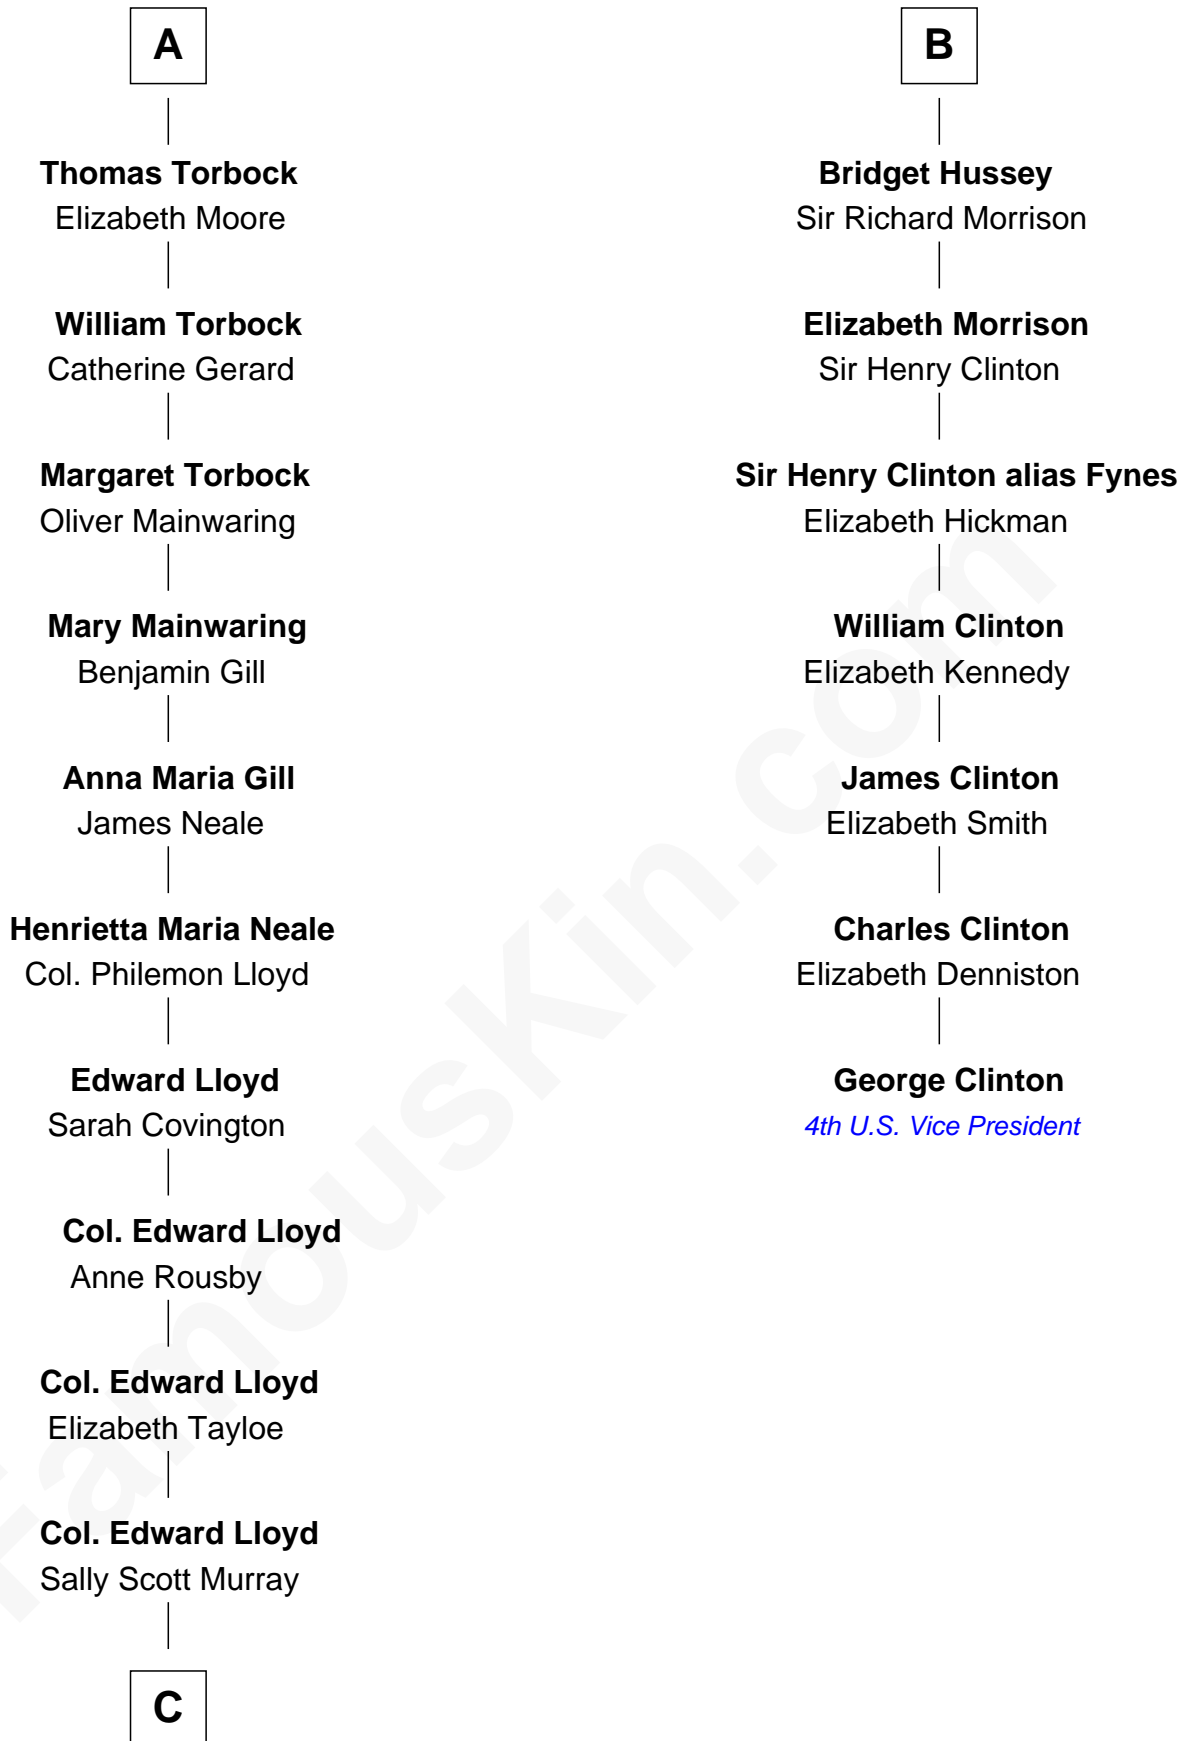

FamousKin.com

Relationship Chart of

Henry Lloyd

40th Governor of Maryland

13th cousin 5 times removed of

George Clinton

4th U.S. Vice President

C

—
Daniel Lloyd
Catherine Henry

—
Henry Lloyd
40th Governor of Maryland

FamousKin.com