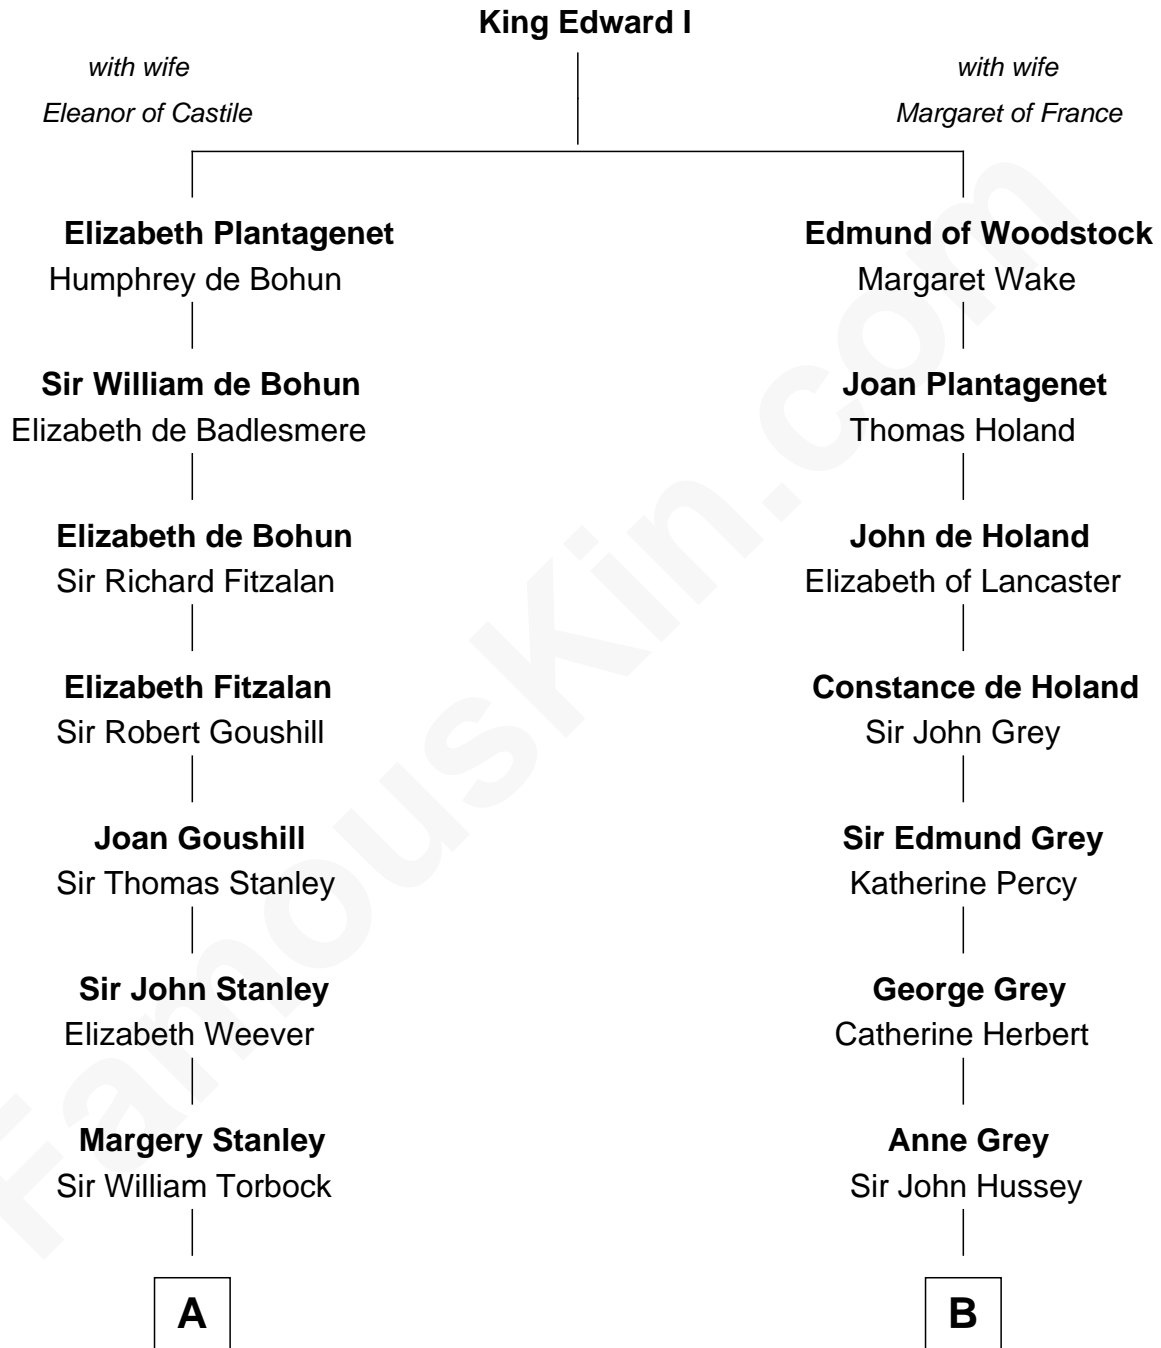

FamousKin.com

Relationship Chart of

Henry Lloyd

40th Governor of Maryland

13th cousin 5 times removed of

George Clinton

4th U.S. Vice President

C

—
Daniel Lloyd
Catherine Henry

—
Henry Lloyd
40th Governor of Maryland

FamousKin.com