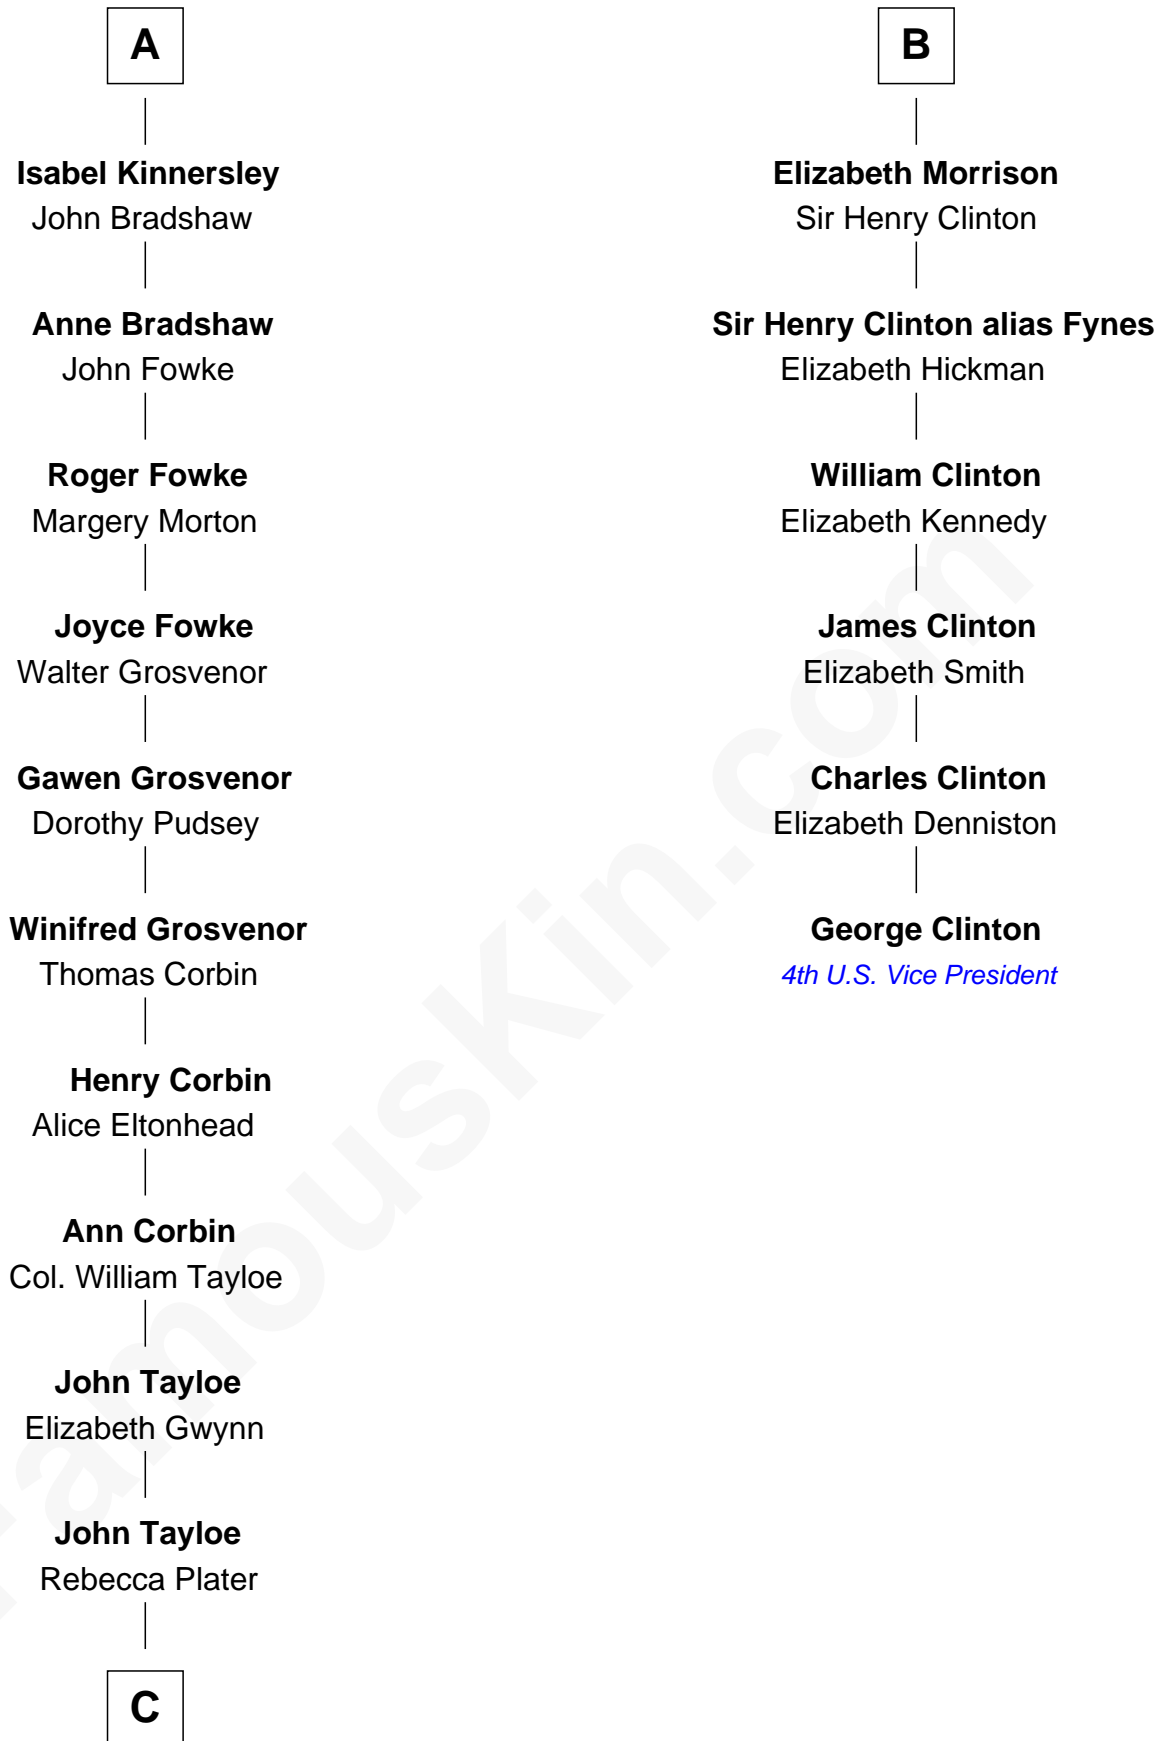

FamousKin.com

Relationship Chart of

Henry Lloyd

40th Governor of Maryland

12th cousin 8 times removed of

George Clinton

4th U.S. Vice President

Sir William de Ros
Margery de Badlesmere

C

Elizabeth Tayloe
Col. Edward Lloyd

Col. Edward Lloyd
Sally Scott Murray

Daniel Lloyd
Catherine Henry

Henry Lloyd
40th Governor of Maryland

FamousKin.com