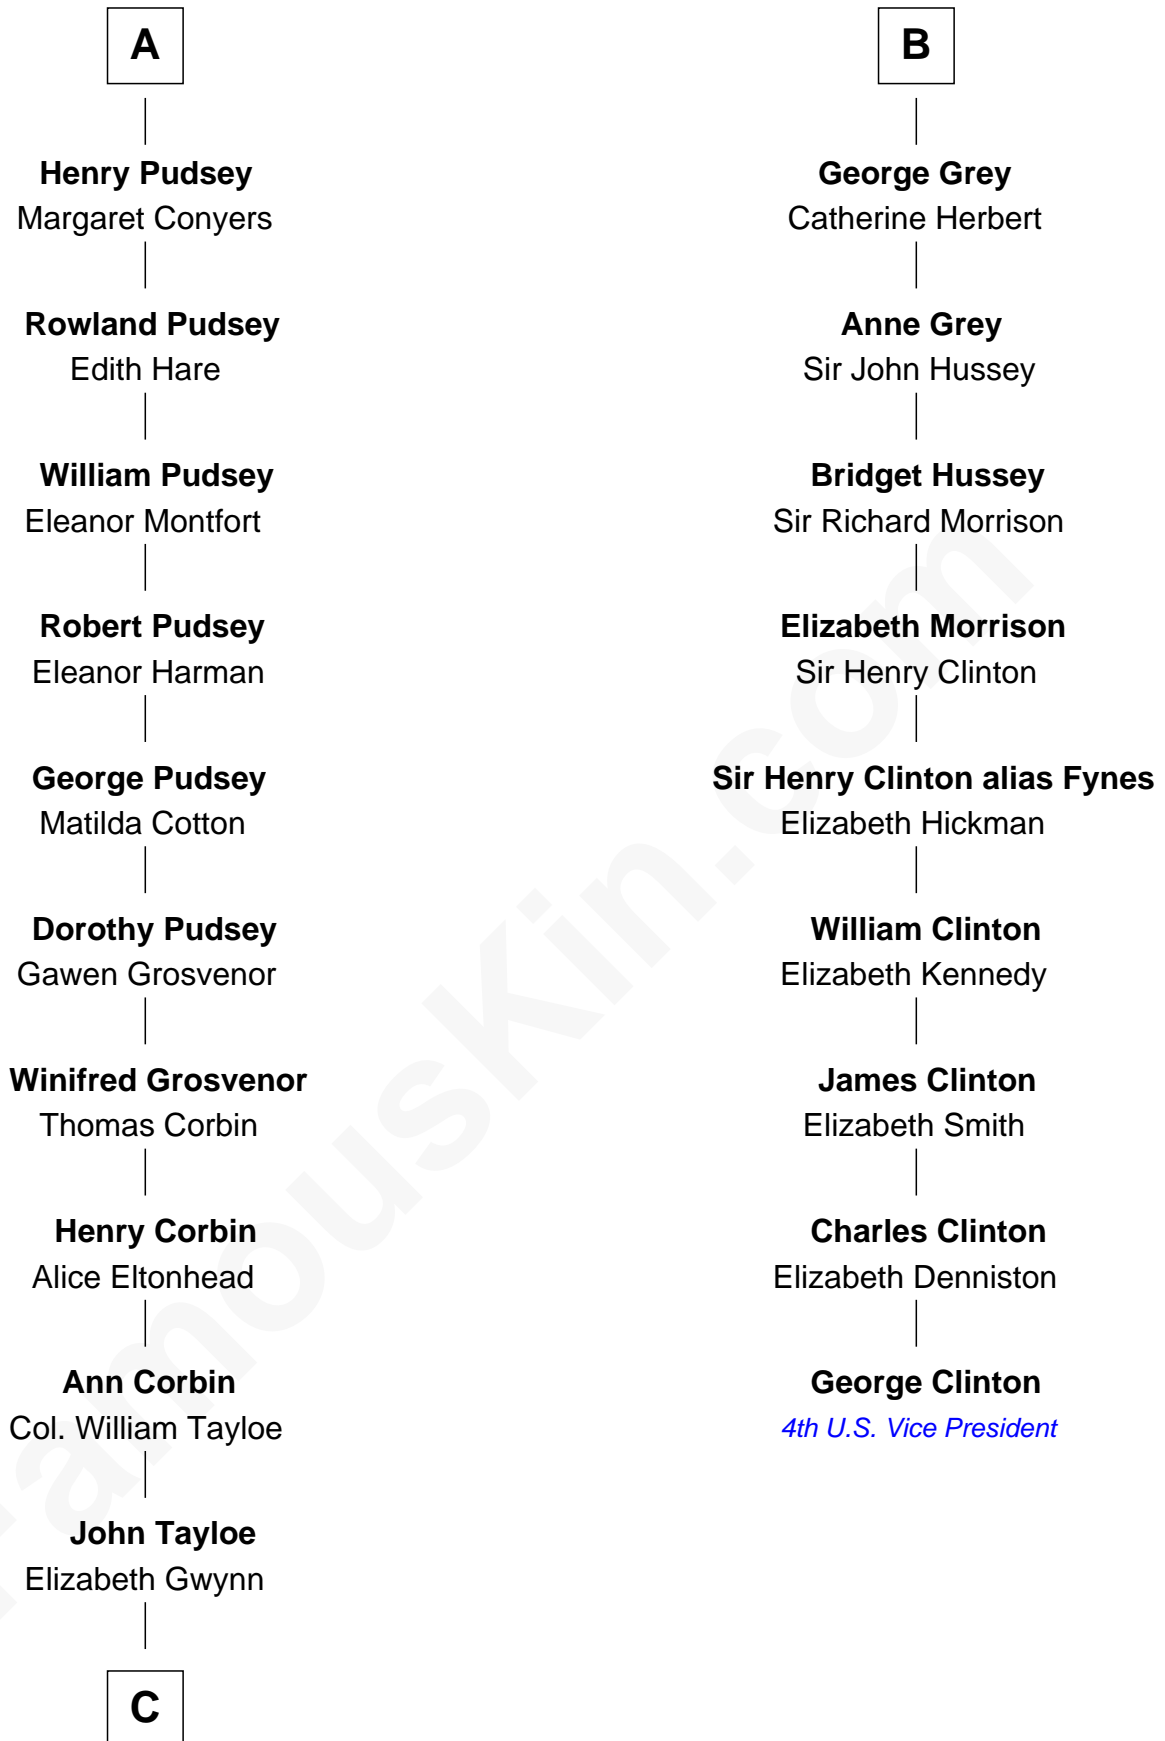

FamousKin.com

Relationship Chart of

Henry Lloyd

40th Governor of Maryland

15th cousin 6 times removed of

George Clinton

4th U.S. Vice President

William de Odingsells

Henry FitzHugh

Eleanor Fitzhugh

Sir Thomas Tunstall

Margaret Tunstall

Sir Ralph Pudsey

Sir John Pudsey

Grace Hamerton

A

Ida de Odingsells

Sir Roger de Herdeburgh

Ela Herdeburgh

Sir William de Boteler

Ankaret le Boteler

John le Strange

Eleanor le Strange

Sir Reynold de Grey

Sir Reynold Grey

Margaret de Ros

Sir John Grey

Constance de Holand

Sir Edmund Grey

Katherine Percy

B

C