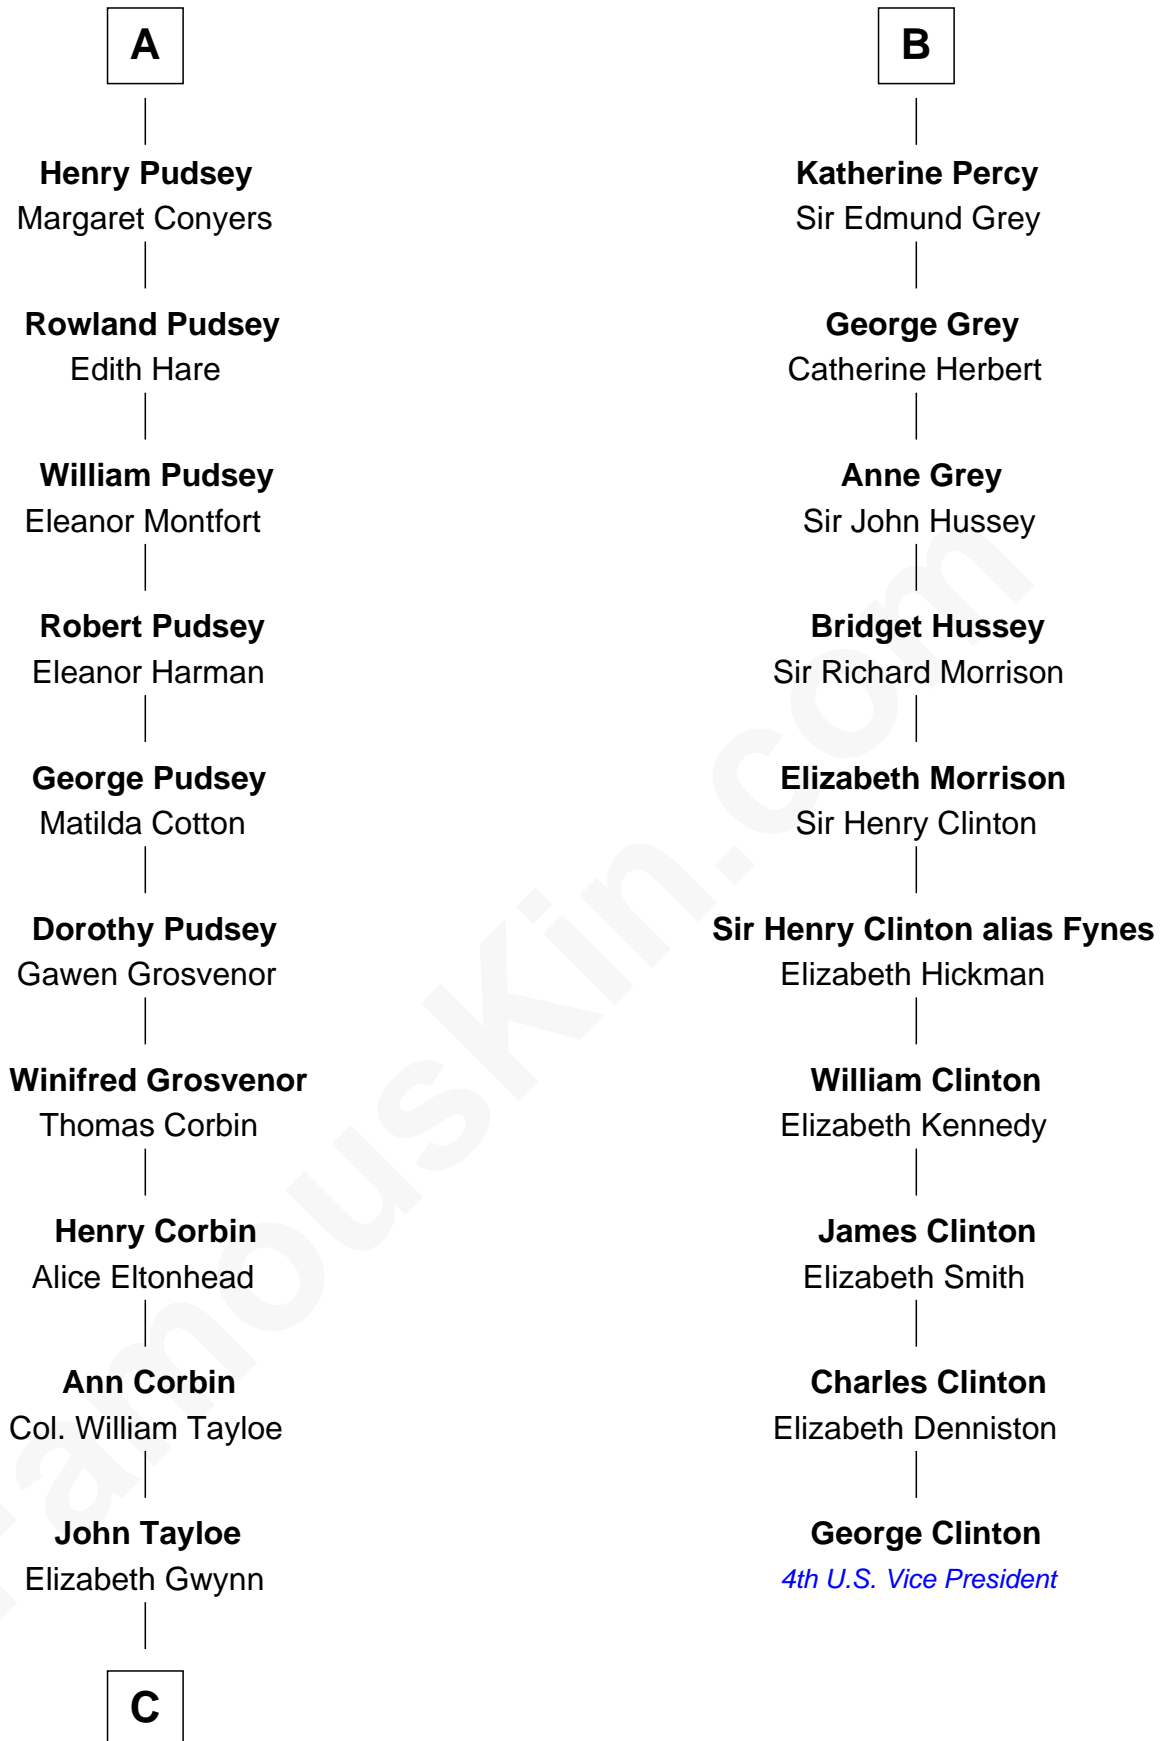

FamousKin.com

Relationship Chart of

Henry Lloyd

40th Governor of Maryland

16th cousin 5 times removed of

George Clinton

4th U.S. Vice President

John Fitz Robert

Margaret de Neville

Sir Henry Percy

Sir Henry Percy

Elizabeth Mortimer

Sir Henry Percy

Eleanor Neville

B

C