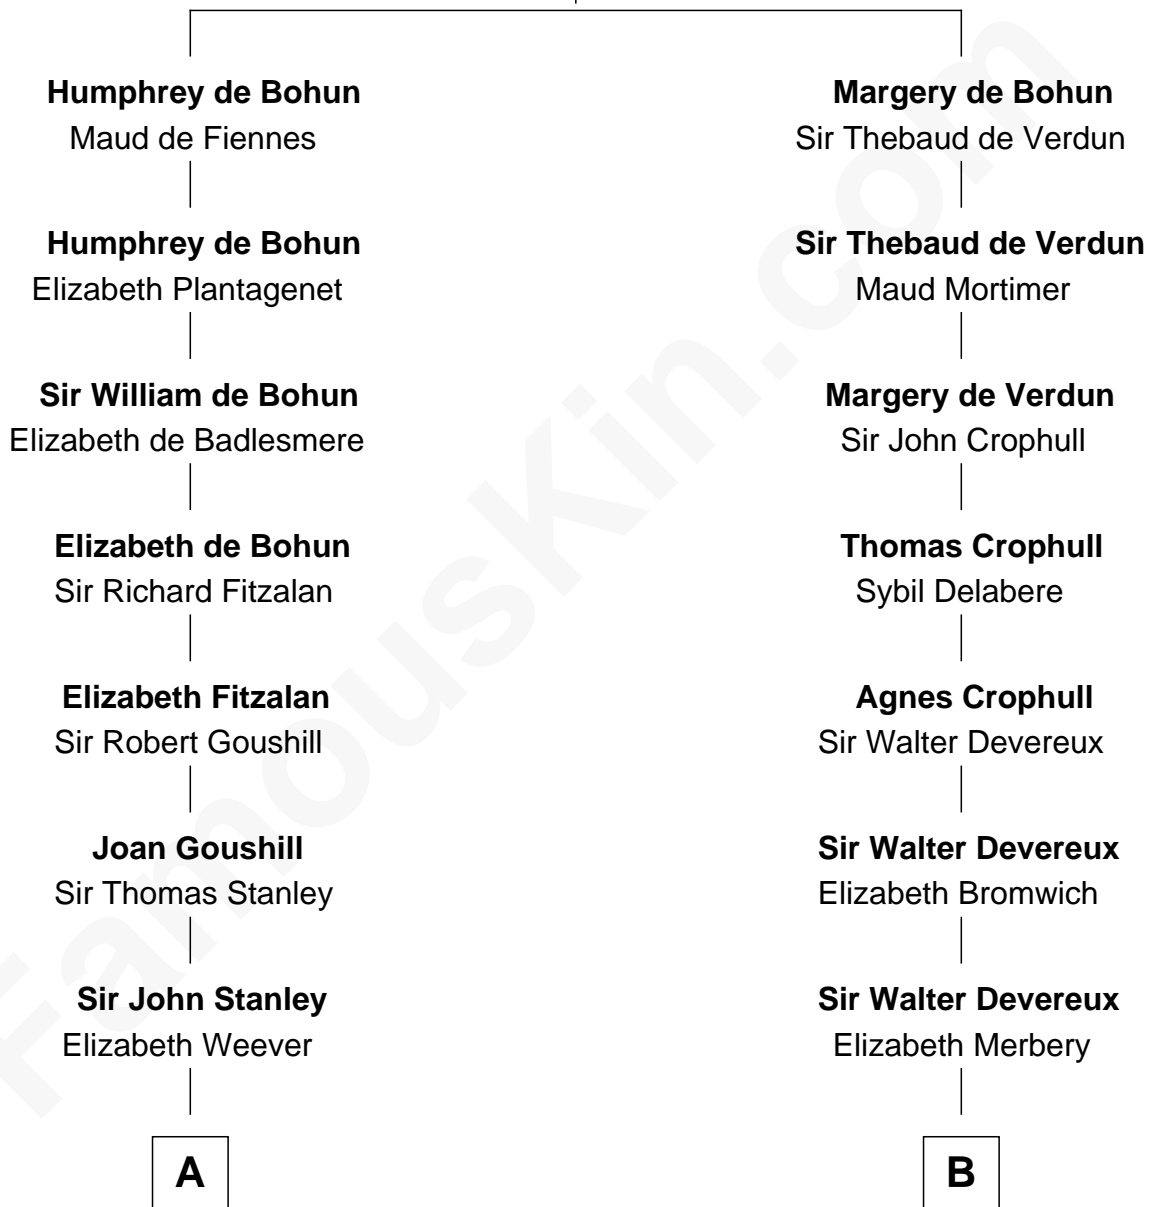

**FamousKin.com**  
**Relationship Chart of**  
**Henry Lloyd**

*40th Governor of Maryland*

**16th cousin 3 times removed of**

**George Clinton**

*4th U.S. Vice President*

**Sir Humphrey de Bohun**

Eleanor de Braiose

**C**

Col. Edward Lloyd

Sally Scott Murray

Daniel Lloyd

Catherine Henry

Henry Lloyd

*40th Governor of Maryland*

FamousKin.com