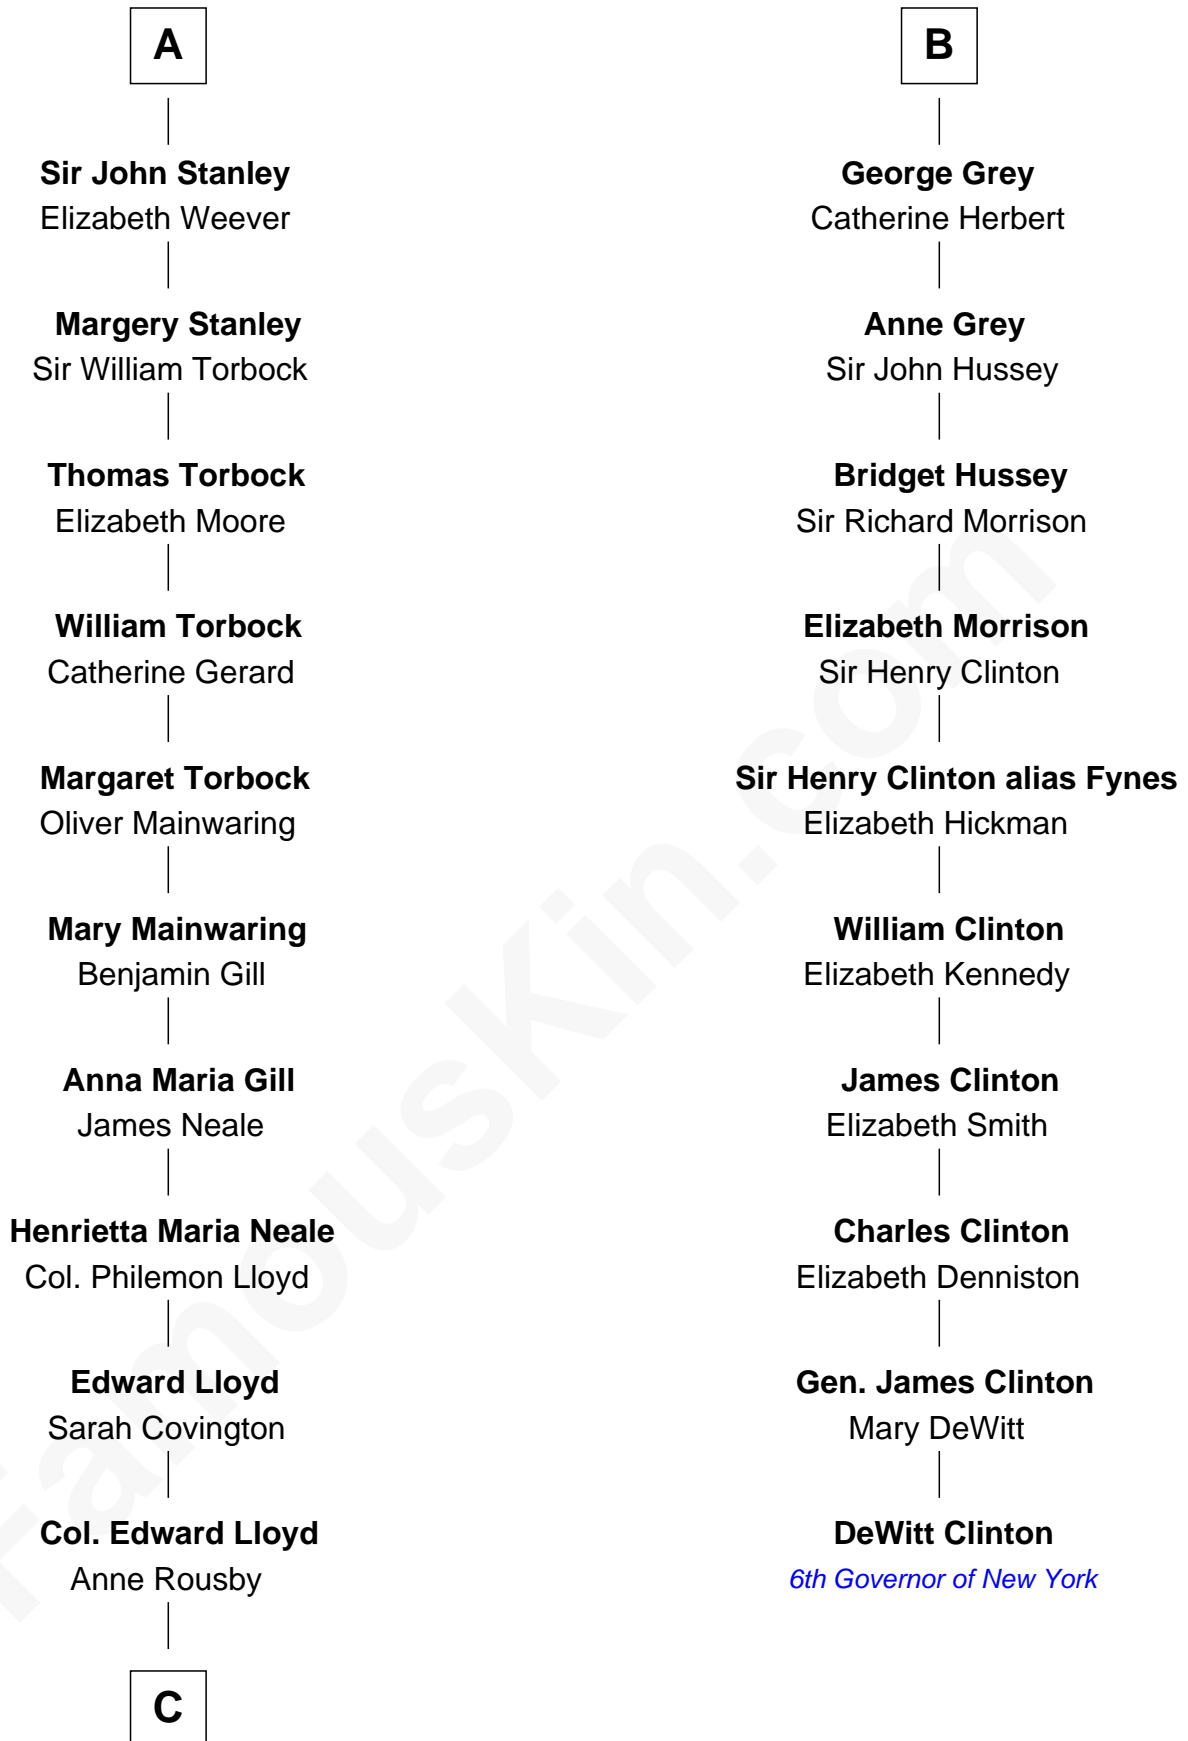

FamousKin.com

Relationship Chart of

Henry Lloyd

40th Governor of Maryland

16th cousin 4 times removed of

DeWitt Clinton

6th Governor of New York

Sir Humphrey de Bohun

Eleanor de Bohun

Sir John de Verdun

Maud de Verdun

Sir John de Grey

Sir Roger de Grey

Elizabeth de Hastings

Sir Reynold de Grey

Eleanor le Strange

Sir Reynold Grey

Margaret de Ros

Sir John Grey

Constance de Holand

Sir Edmund Grey

Katherine Percy

B

C