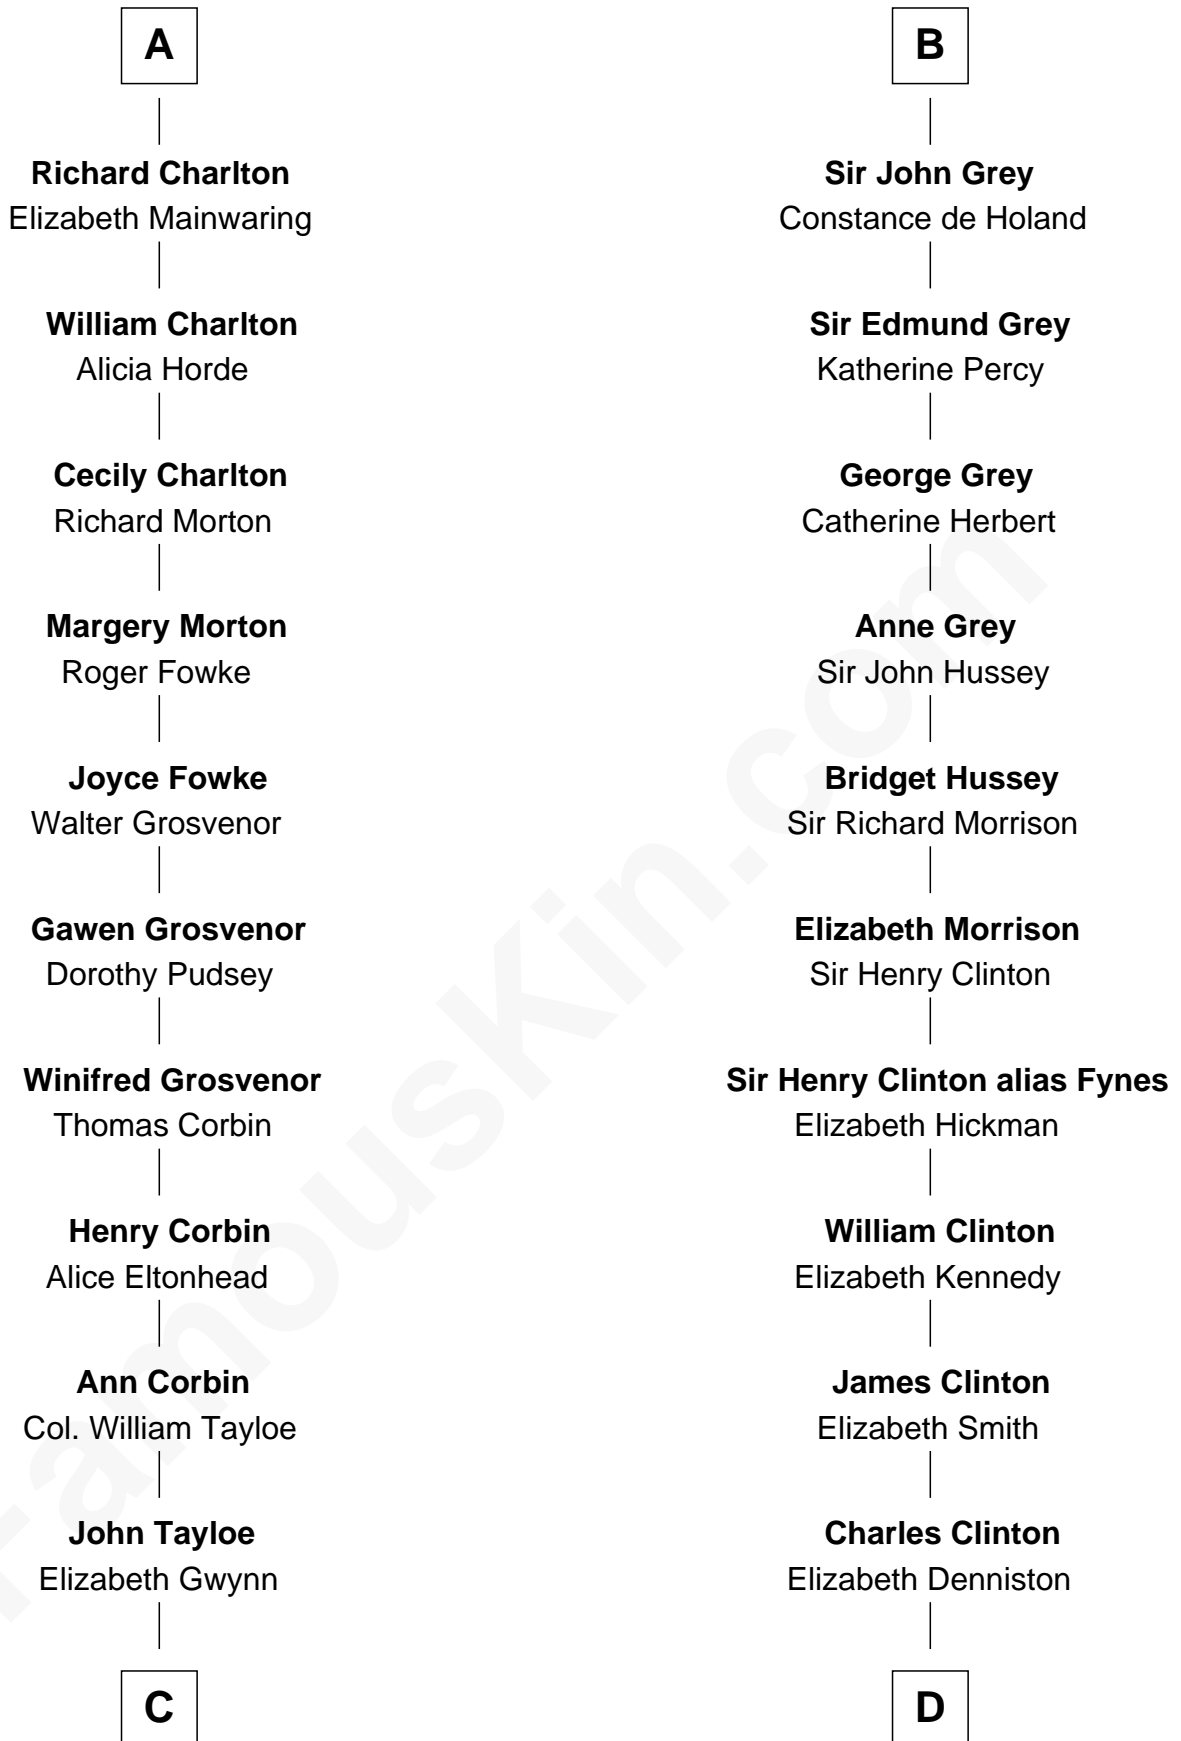

FamousKin.com

Relationship Chart of

Henry Lloyd

40th Governor of Maryland

18th cousin 3 times removed of

DeWitt Clinton

6th Governor of New York

William d'Aubenev
Mabel of Chester

C

John Tayloe
Rebecca Plater

Elizabeth Tayloe
Col. Edward Lloyd

Col. Edward Lloyd
Sally Scott Murray

Daniel Lloyd
Catherine Henry

Henry Lloyd
40th Governor of Maryland

D

Gen. James Clinton
Mary DeWitt