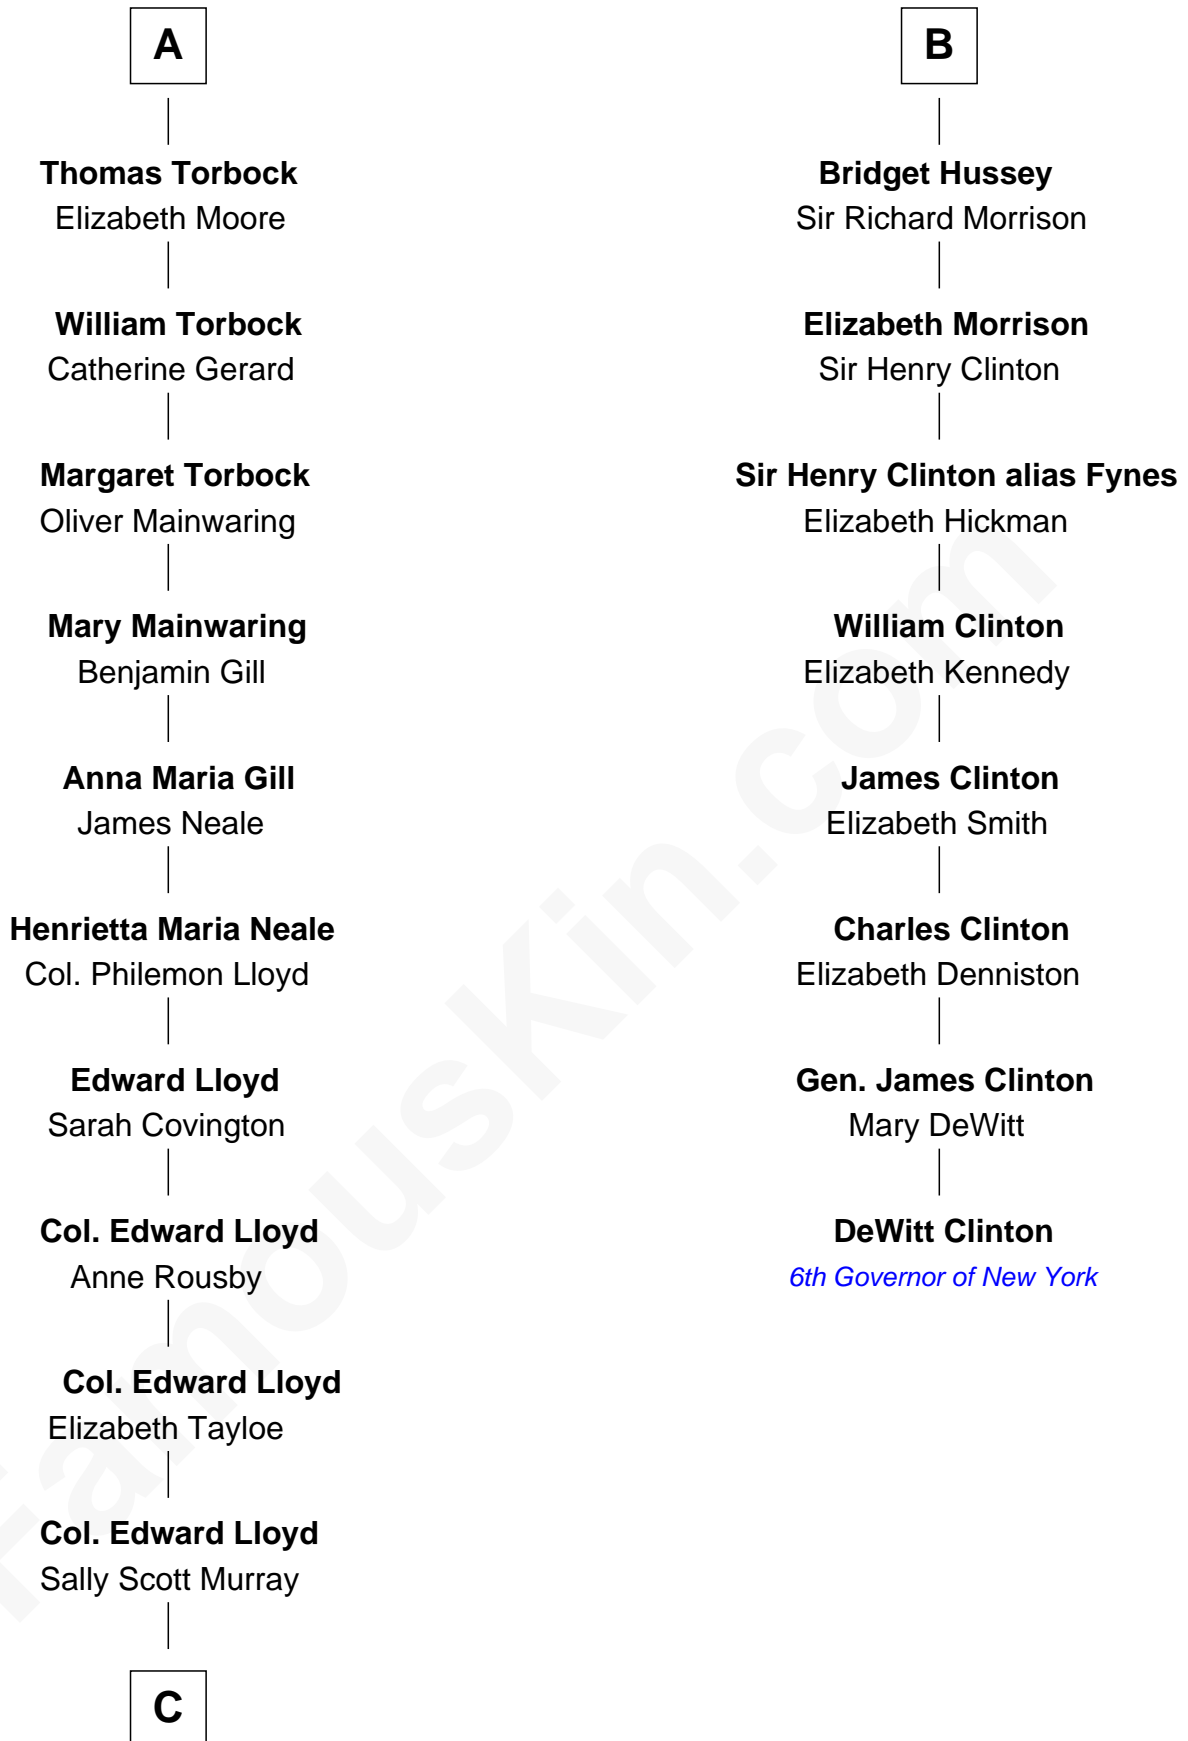

FamousKin.com

Relationship Chart of

Henry Lloyd

40th Governor of Maryland

14th cousin 4 times removed of

DeWitt Clinton

6th Governor of New York

C

Daniel Lloyd
Catherine Henry

Henry Lloyd
40th Governor of Maryland

FamousKin.com