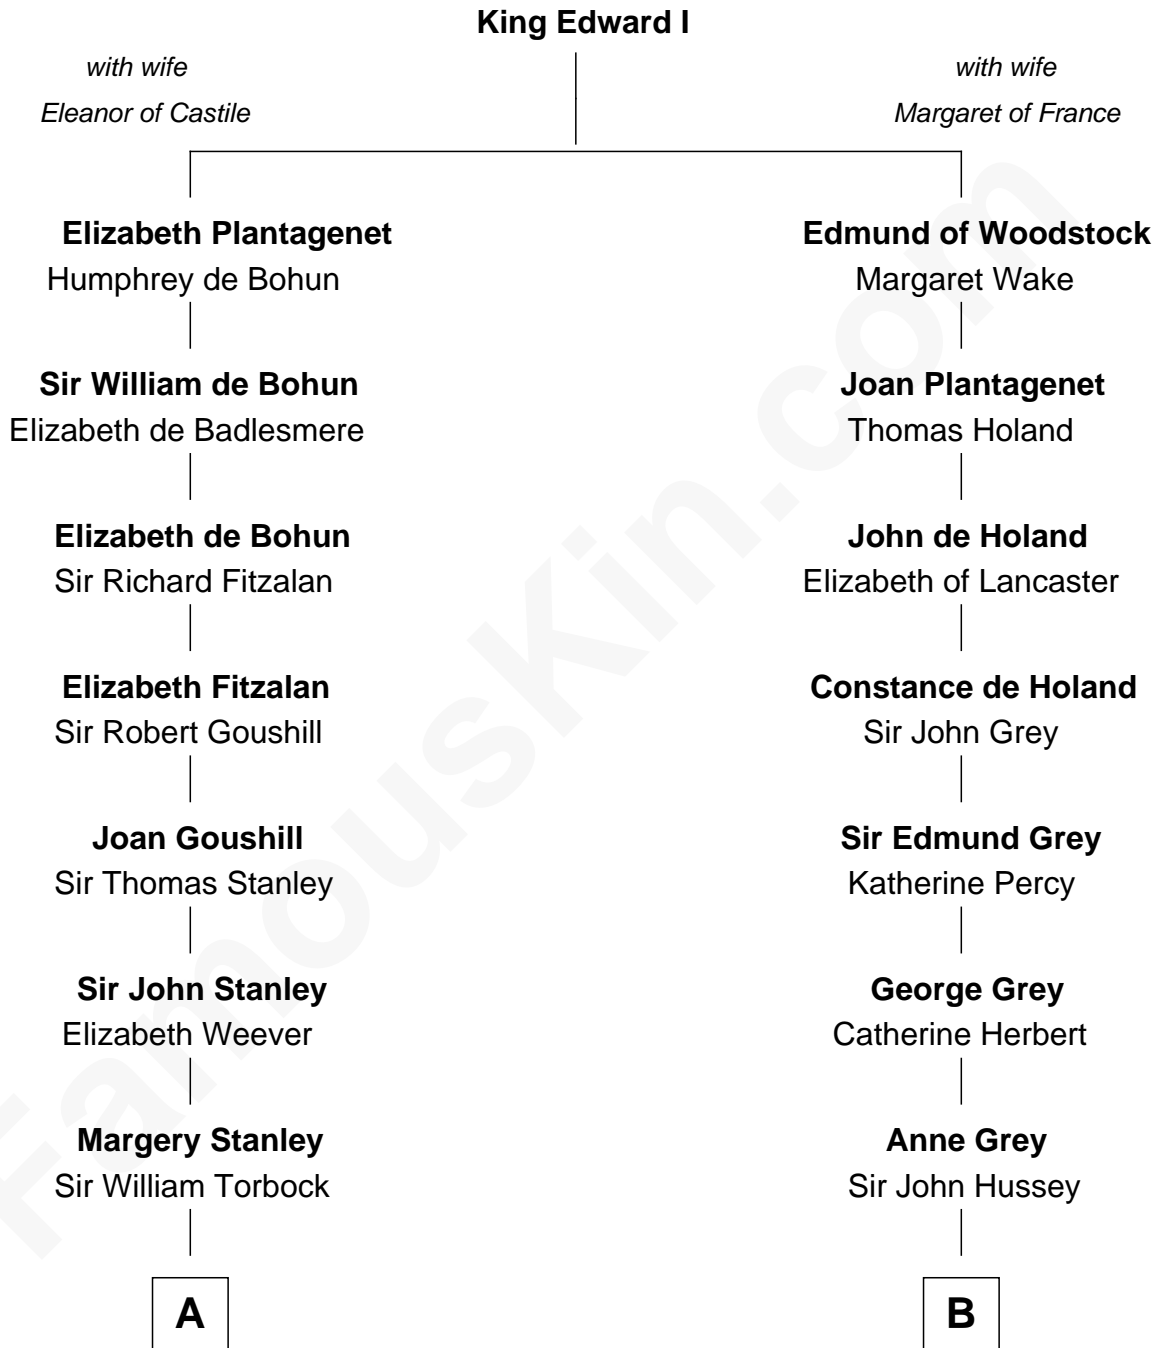

FamousKin.com

Relationship Chart of

Henry Lloyd

40th Governor of Maryland

14th cousin 4 times removed of

DeWitt Clinton

6th Governor of New York

C

Daniel Lloyd
Catherine Henry

Henry Lloyd
40th Governor of Maryland

FamousKin.com