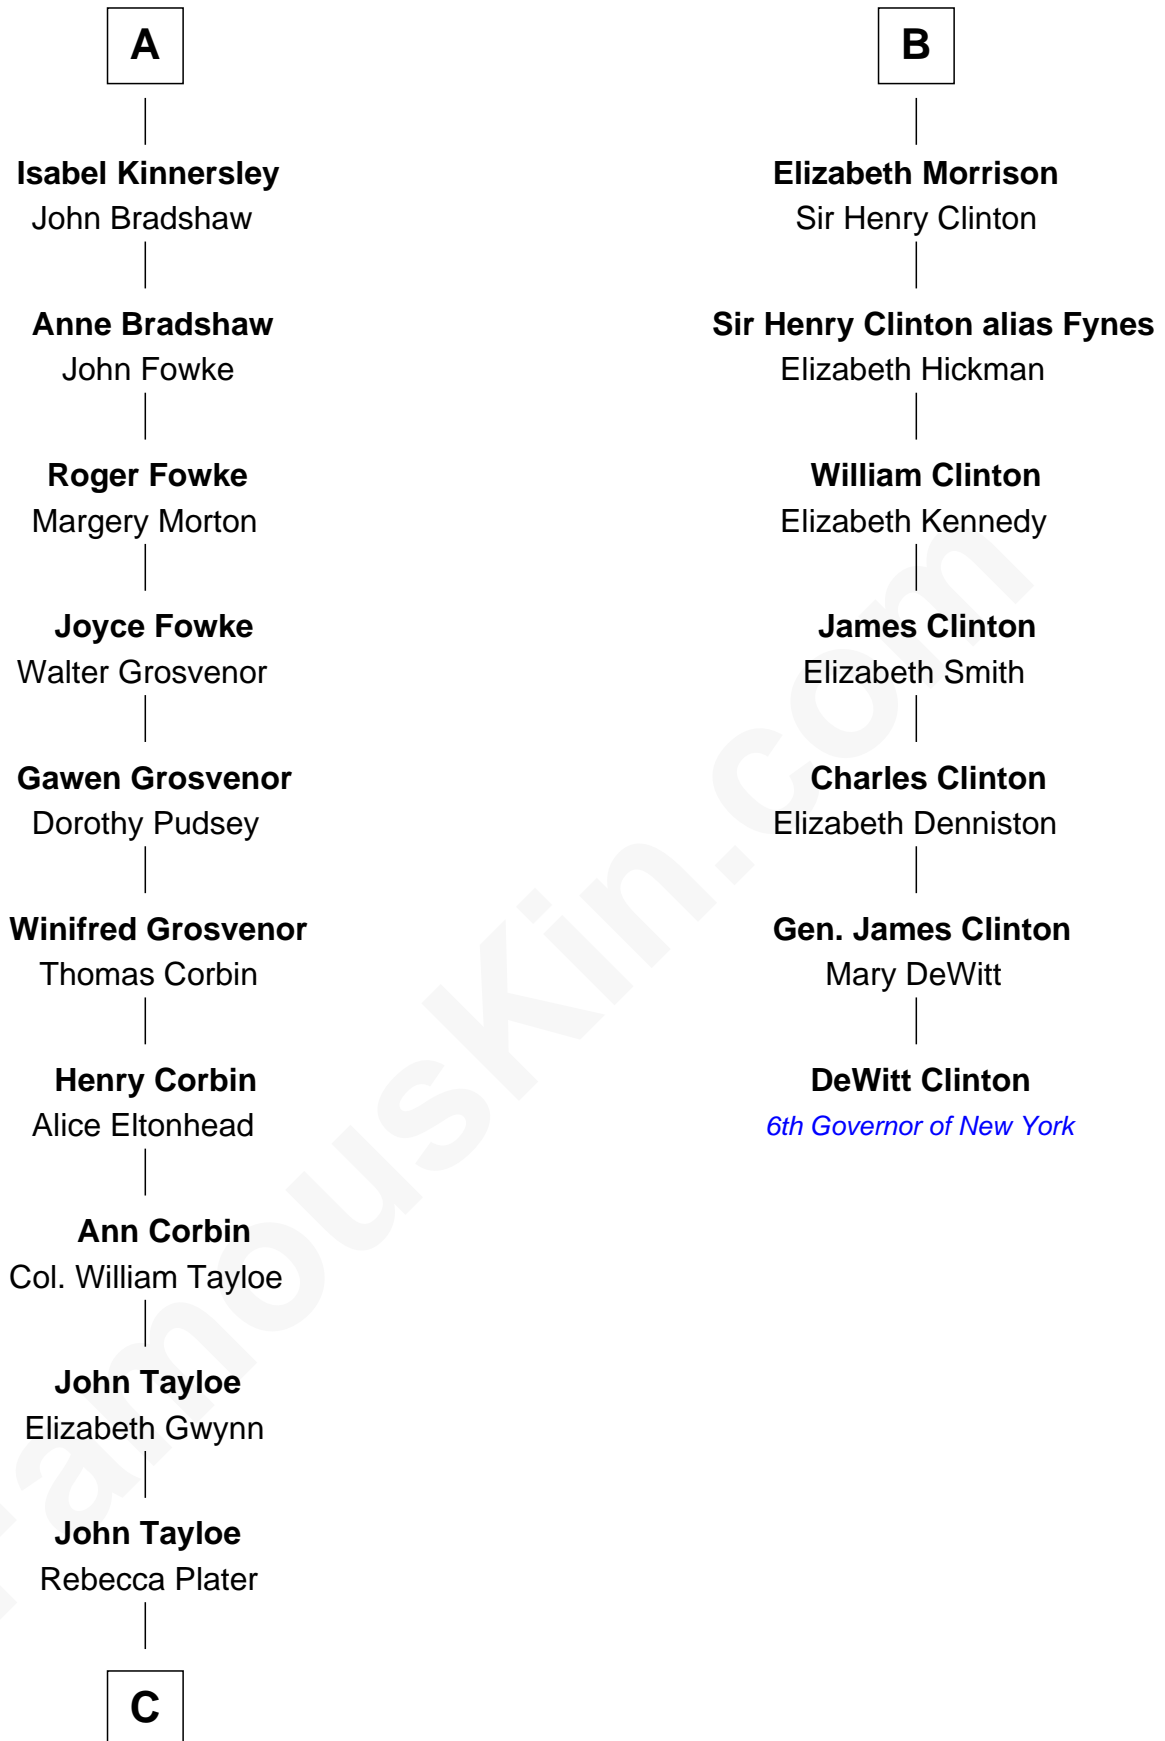

FamousKin.com

Relationship Chart of

Henry Lloyd

40th Governor of Maryland

13th cousin 7 times removed of

DeWitt Clinton

6th Governor of New York

C

—
Elizabeth Tayloe
Col. Edward Lloyd

—
Col. Edward Lloyd
Sally Scott Murray

—
Daniel Lloyd
Catherine Henry

—
Henry Lloyd
40th Governor of Maryland

FamousKin.com